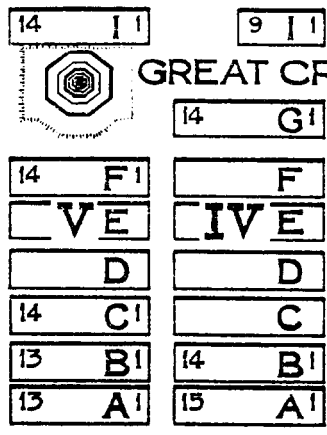

FROM SAULCOURT

ENTRANCE ROAD

TO EPEHY STATION 3/4 MILES

Epehy New Brit. Cem. Memorial

GREAT CROSS

Special Memorials 'B' 15

Special Memorials 'A' 14

CEMETERY BOUNDARY