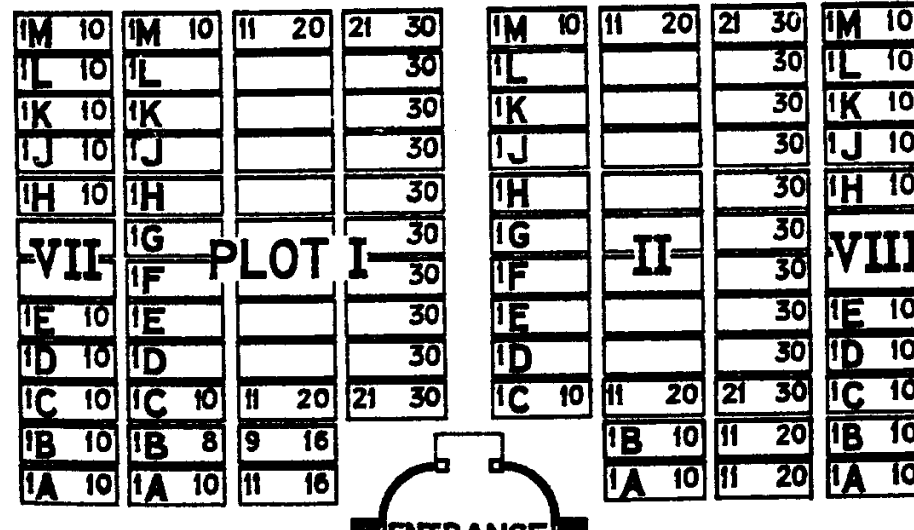

Fliers 3 Memorial

Special 1

ENTRANCE

FROM FLERS 1 MILE TO BAPAUME STATION 3 3/4 MILES  
 FROM COMBLES STATION 5 1/2 MILES TRACK CEMETERY BOUNDARY

A. I. F. BURIAL GROUND GRASS LANE FLERS