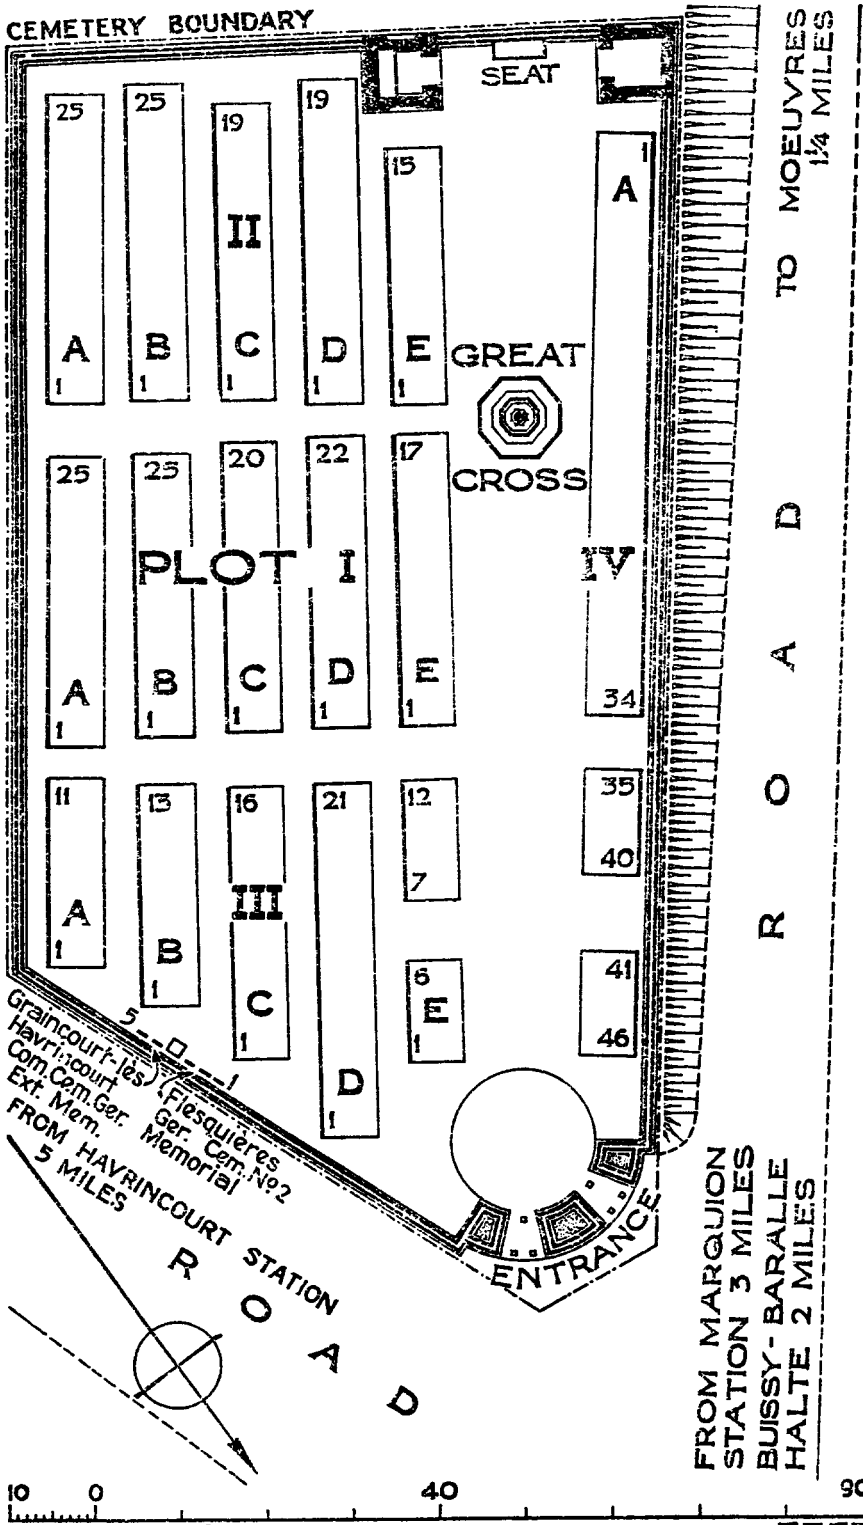

CEMETERY BOUNDARY

TO MOELVRES
1/4 MILES

R O A D

FROM MARQUION
STATION 3 MILES
BUISSY-BARALLE
HALTE 2 MILES

Graincourt-lès-Havrincourt
Com. Cem. Ger. Ext. Mem.
Fiesquières Ger. Cem. No. 2 Memorial
5 MILES FROM HAVRINCOURT STATION

10 0 40 90
SCALE OF FEET

ONTARIO CEMETERY, SAINS-LES-MARQUION.