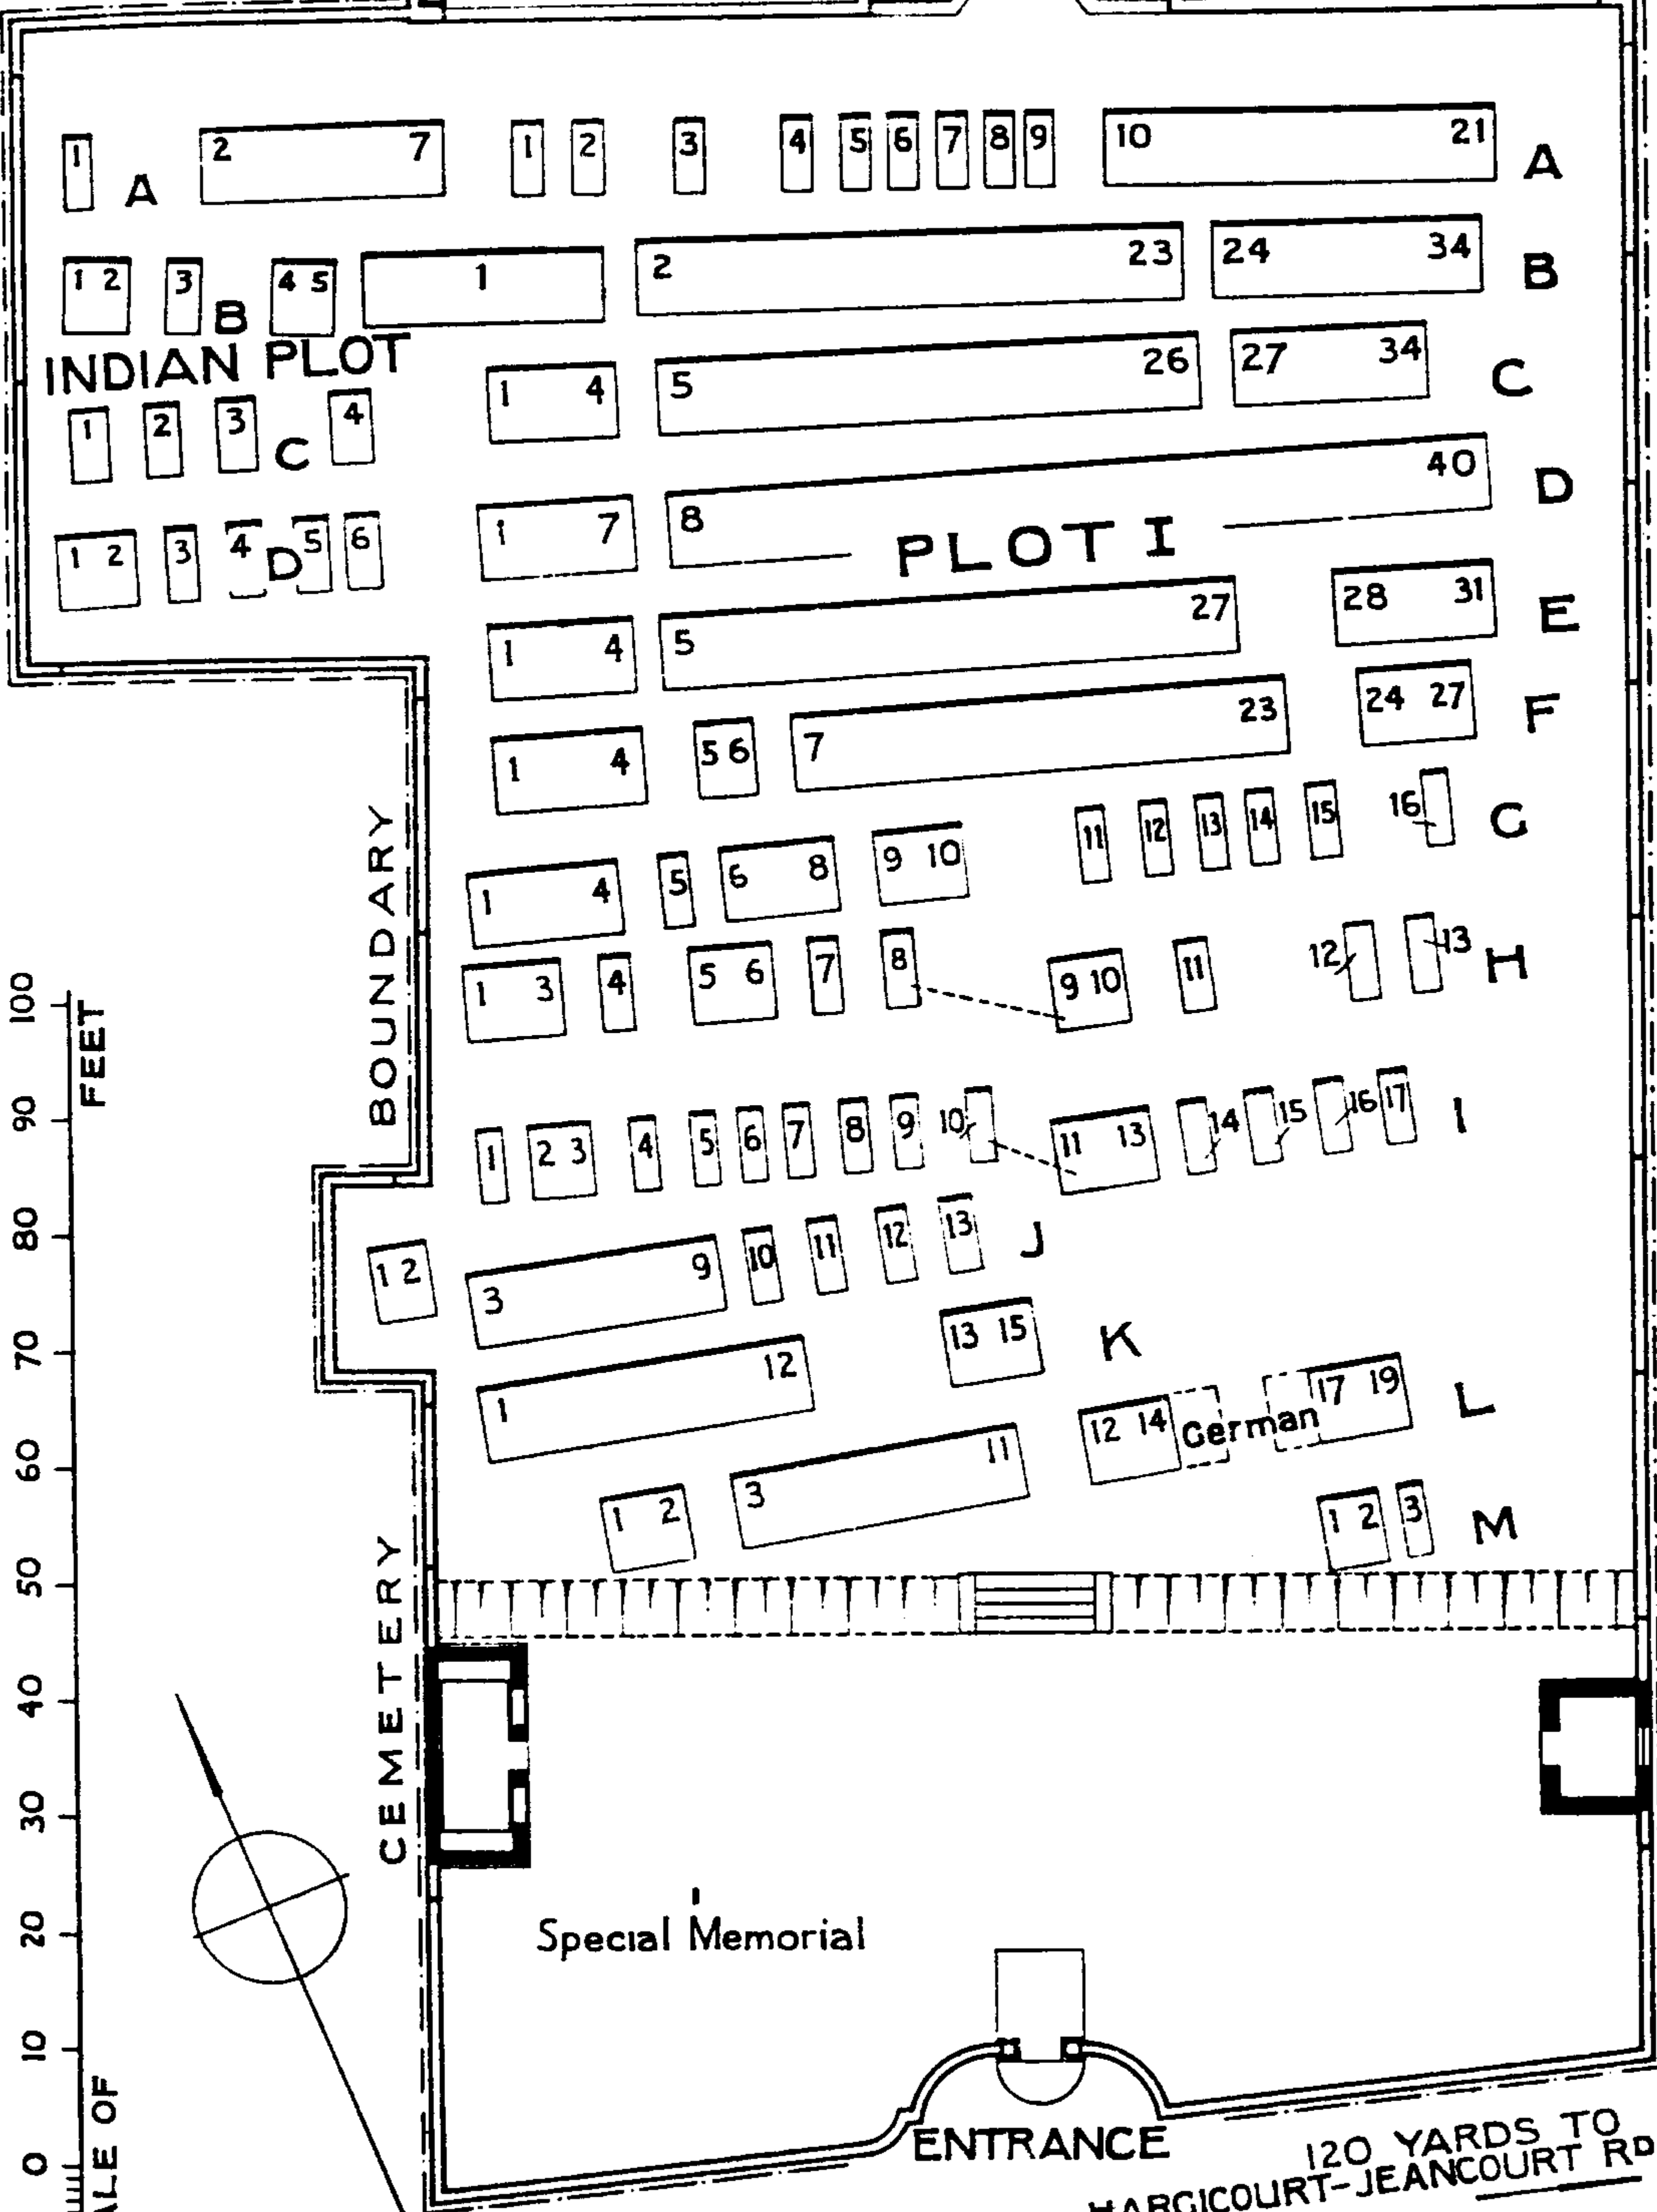

Seat **GREAT CROSS** Seat

TRACK
HARGICOURT BRITISH CEMETERY.
 120 YARDS TO HARGICOURT-JEANCOURT RD
 ROISEL 4 1/4 MILES