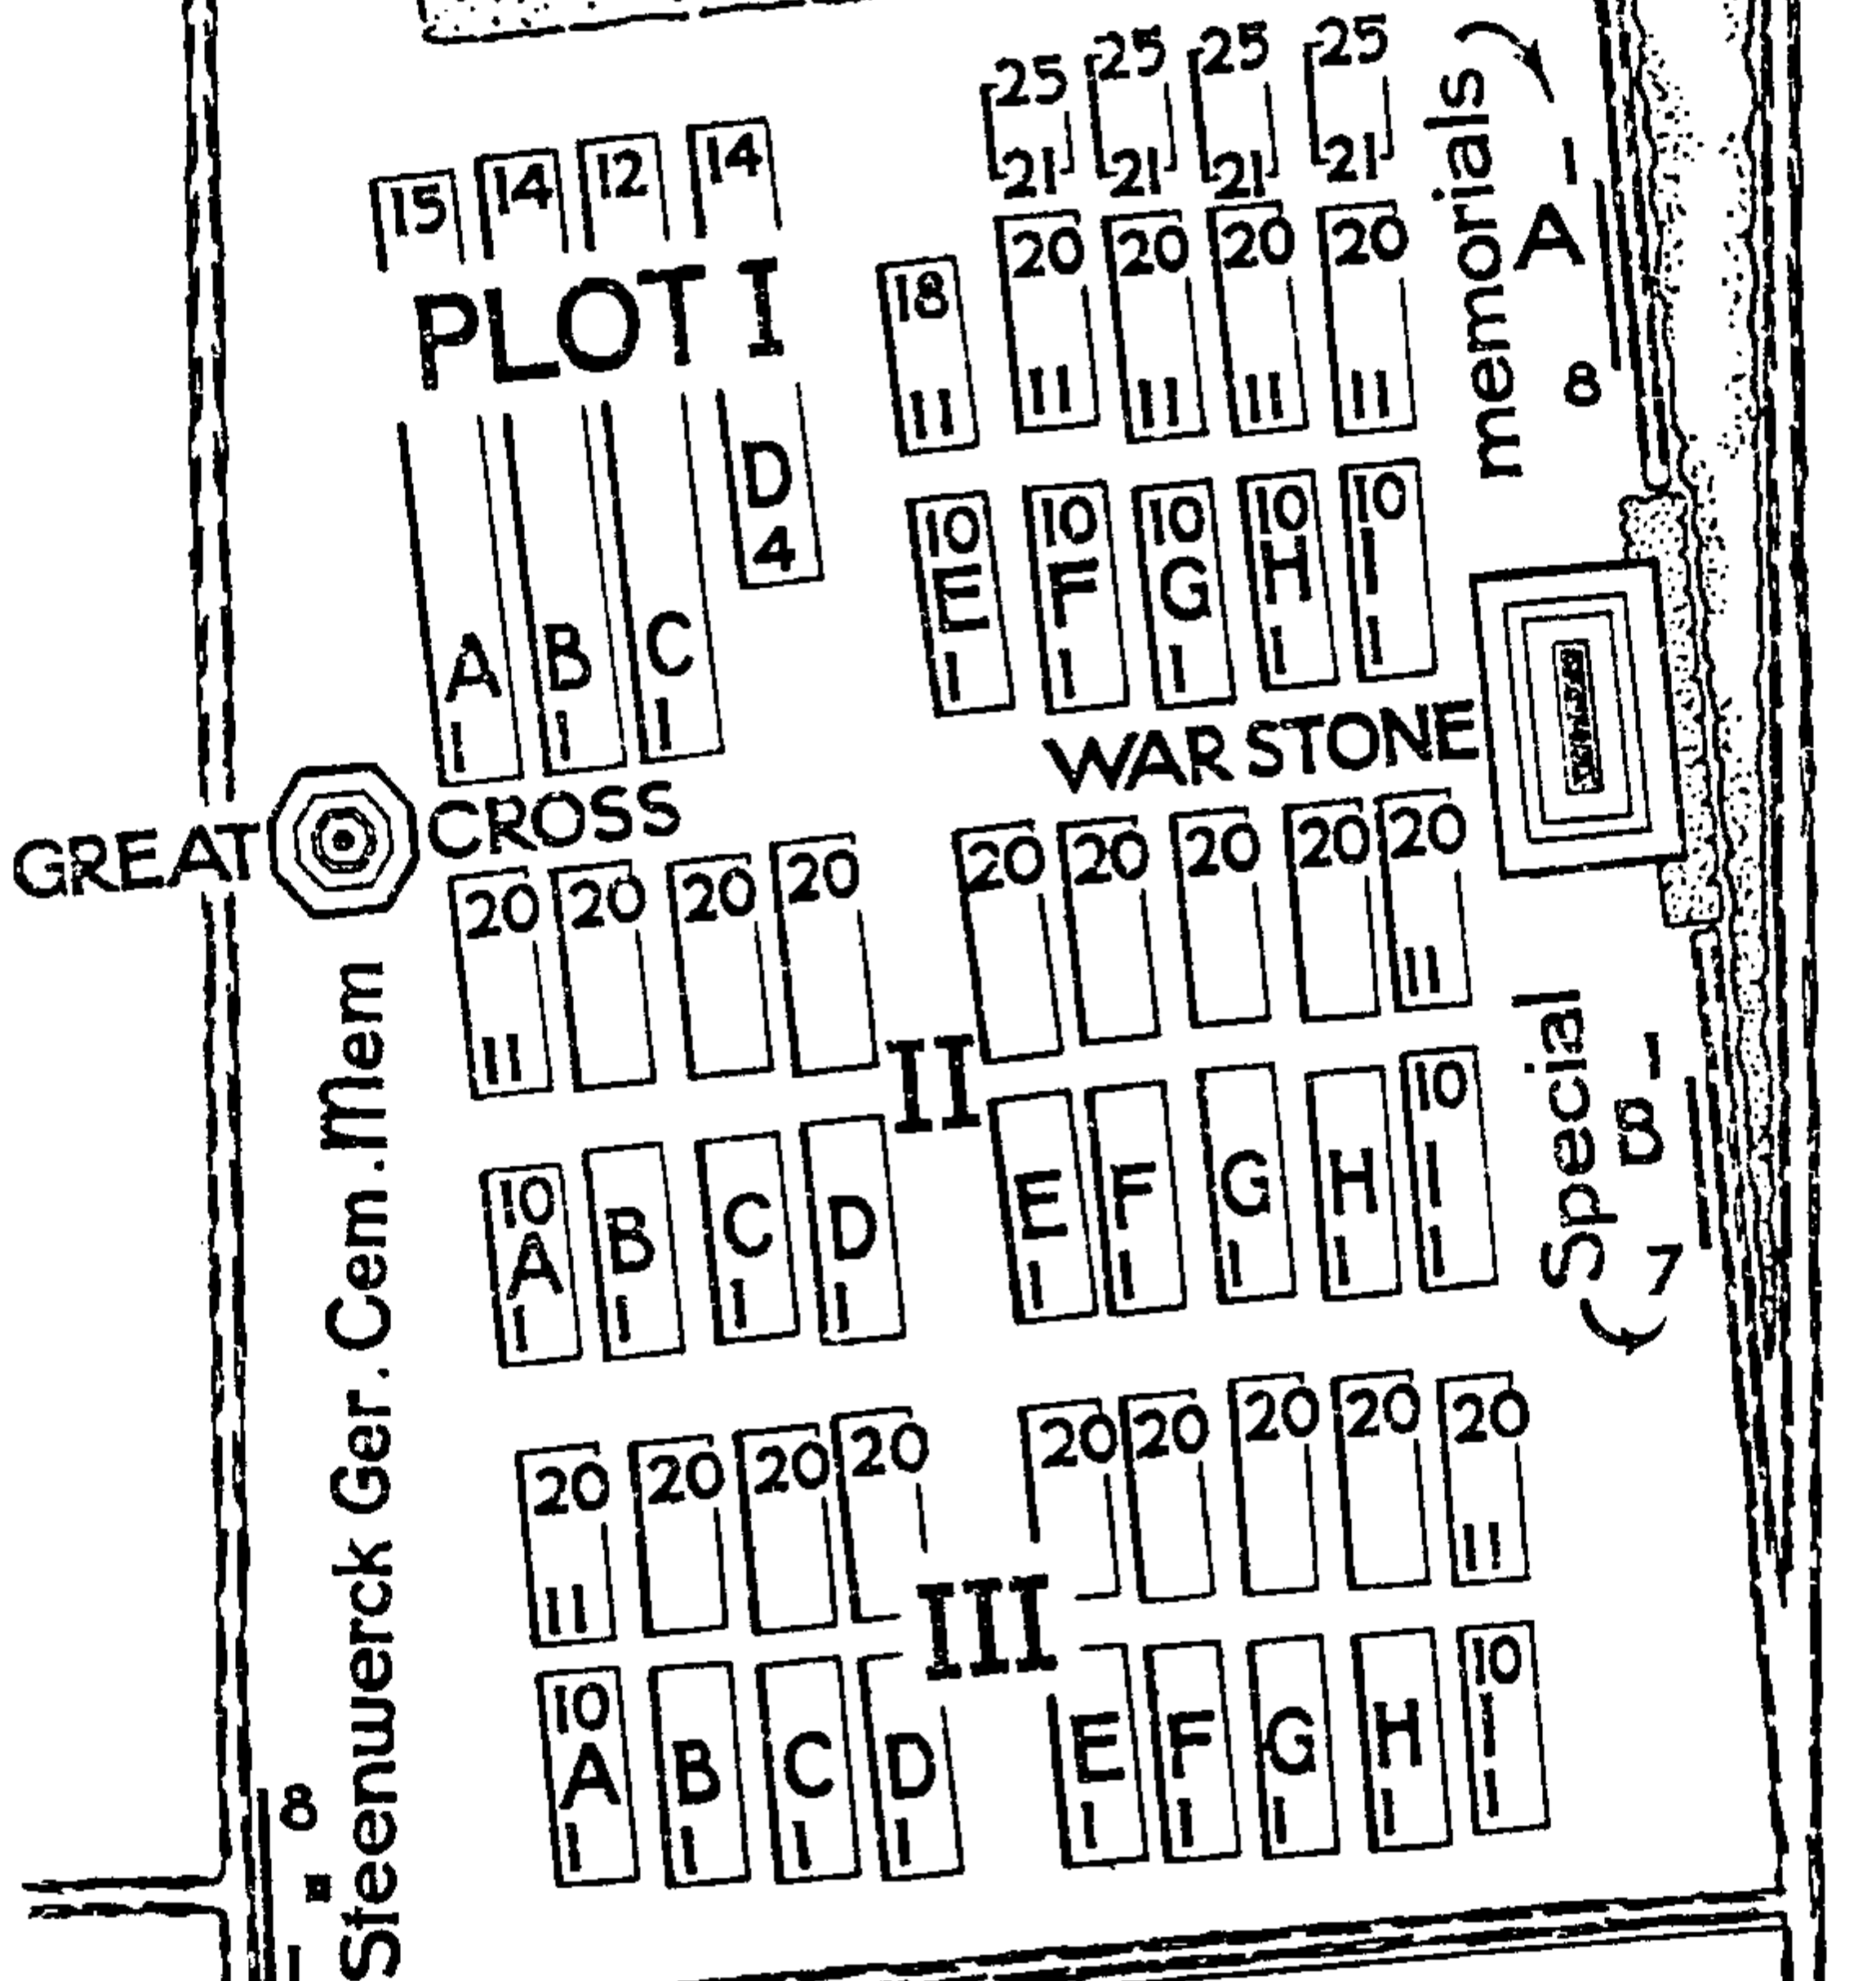

CEMETERY BOUNDARY

GREAT CROSS
Steenwerck Ger. Mem

PLOT I

WAR STONE

memorials

II

III

Special

ENTRANCE

ROAD

2 1/4 MILES TO STEENWERCK STAN

SCALE OF FEET
0 50 100

LE GRAND BEAUMART BRITISH CEMETERY, STEENWERCK