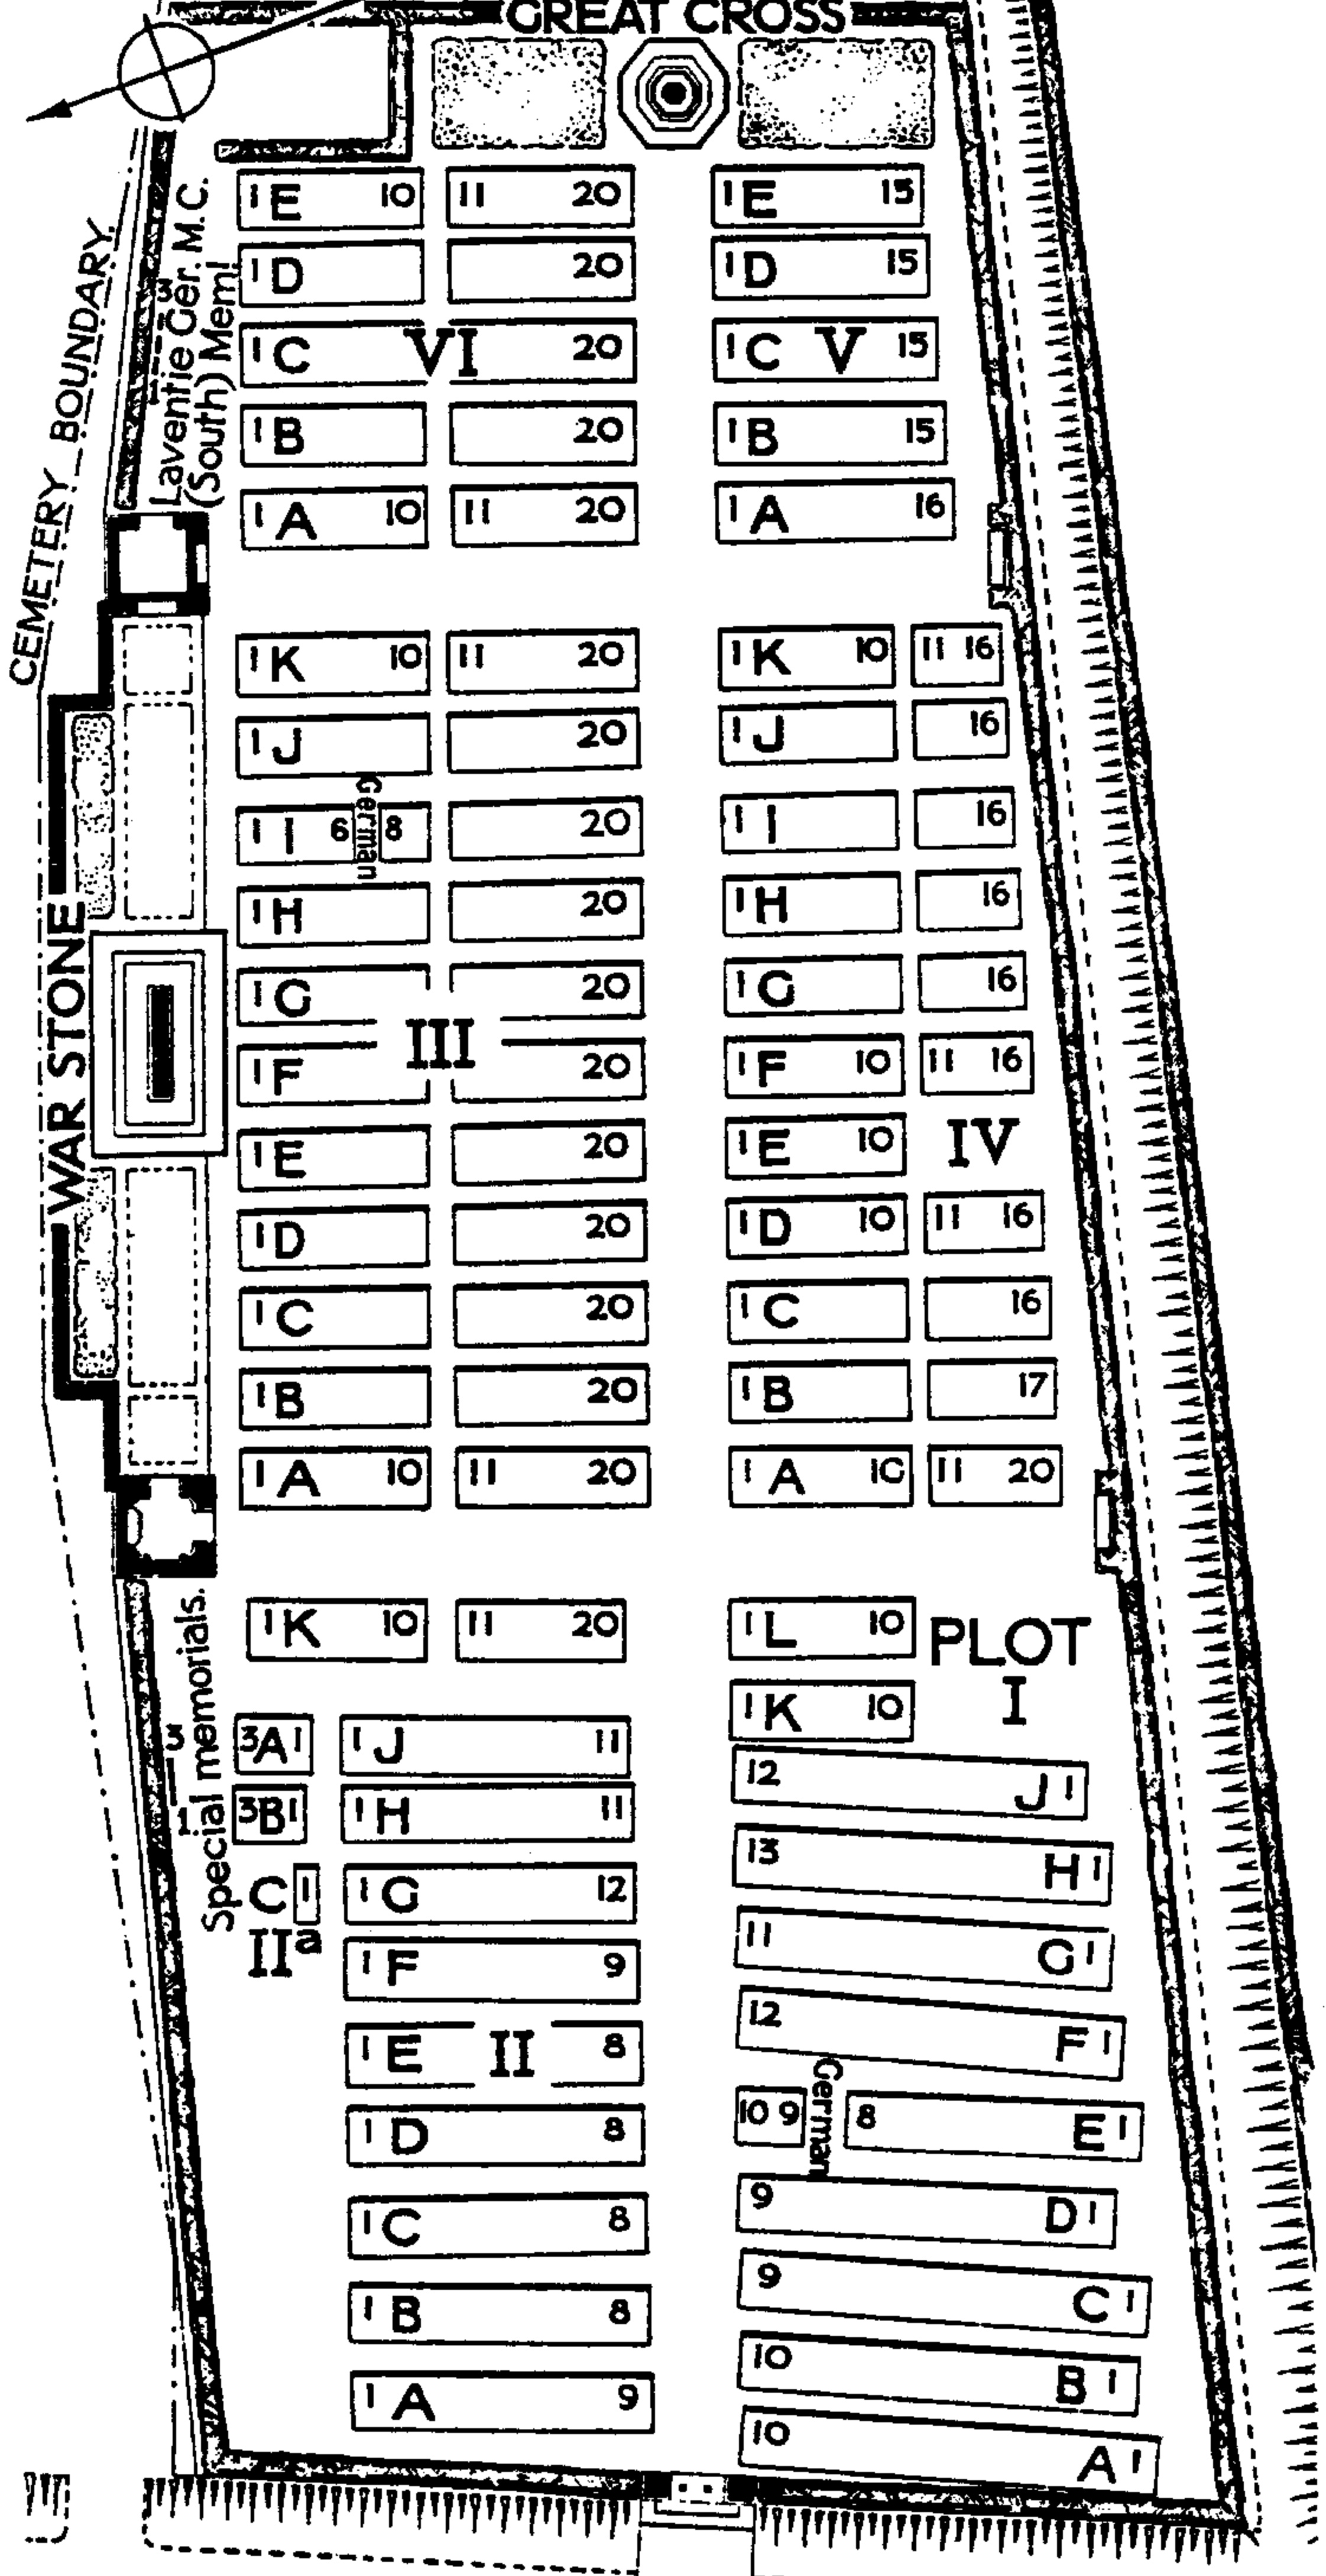

GREAT CROSS

Laventie Ger. M.C.
(South) Meml

CEMETERY BOUNDARY
WAR STONE

Special memorials.

ENTRANCE

3 MILES FROM FLEURBAIX.

1 3/4 MILES TO LAVENTIE.

R O A D

10 0

50

100

SCALE OF

FEET.

ROYAL IRISH RIFLES GRAVEYARD, LAVENTIE.