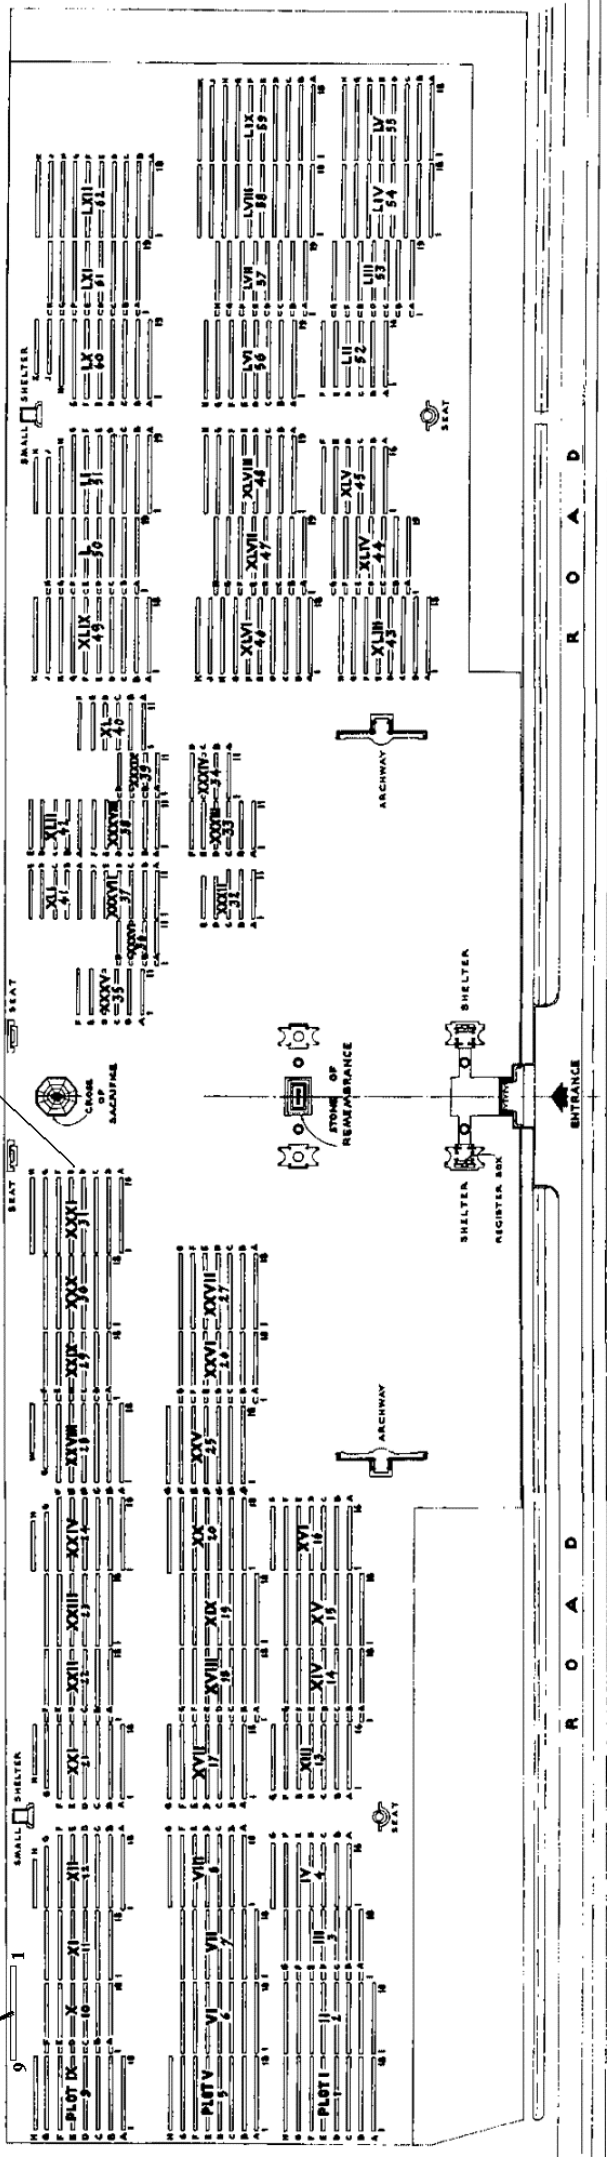

7 Additional  
Special Memorials  
in Plot 31, Rows D & E

Special Memorial Row

REICHSWALD FOREST WAR CEMETERY CLEVES

SCALE 0 50 100 FEET