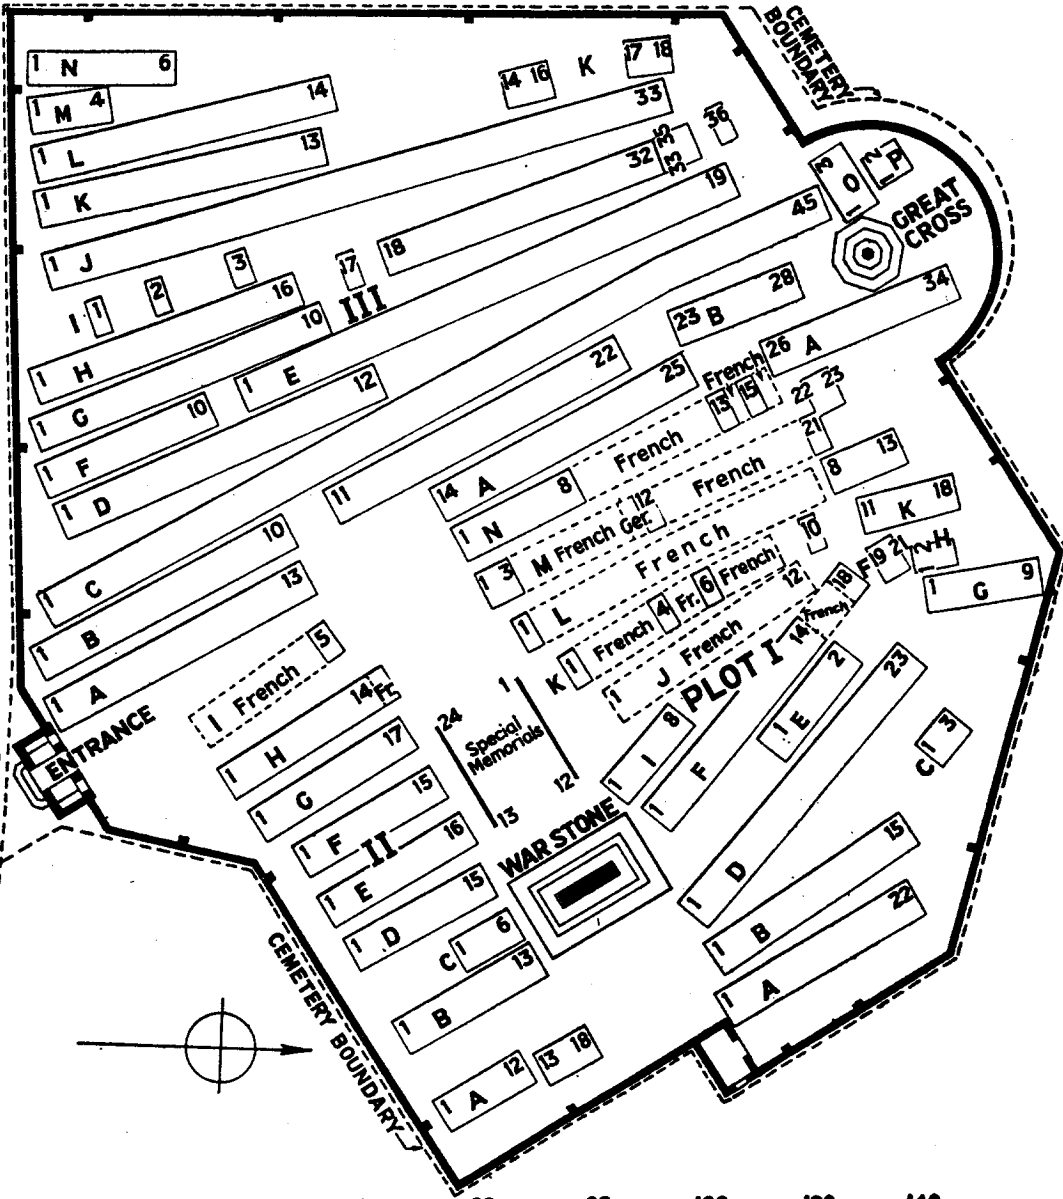

GREY 23/4 MILES

ROAD

LOOS 250 YDS.
LENS STA. 3 1/4 MILES

ST. PATRICK'S CEMETERY, LOOS.