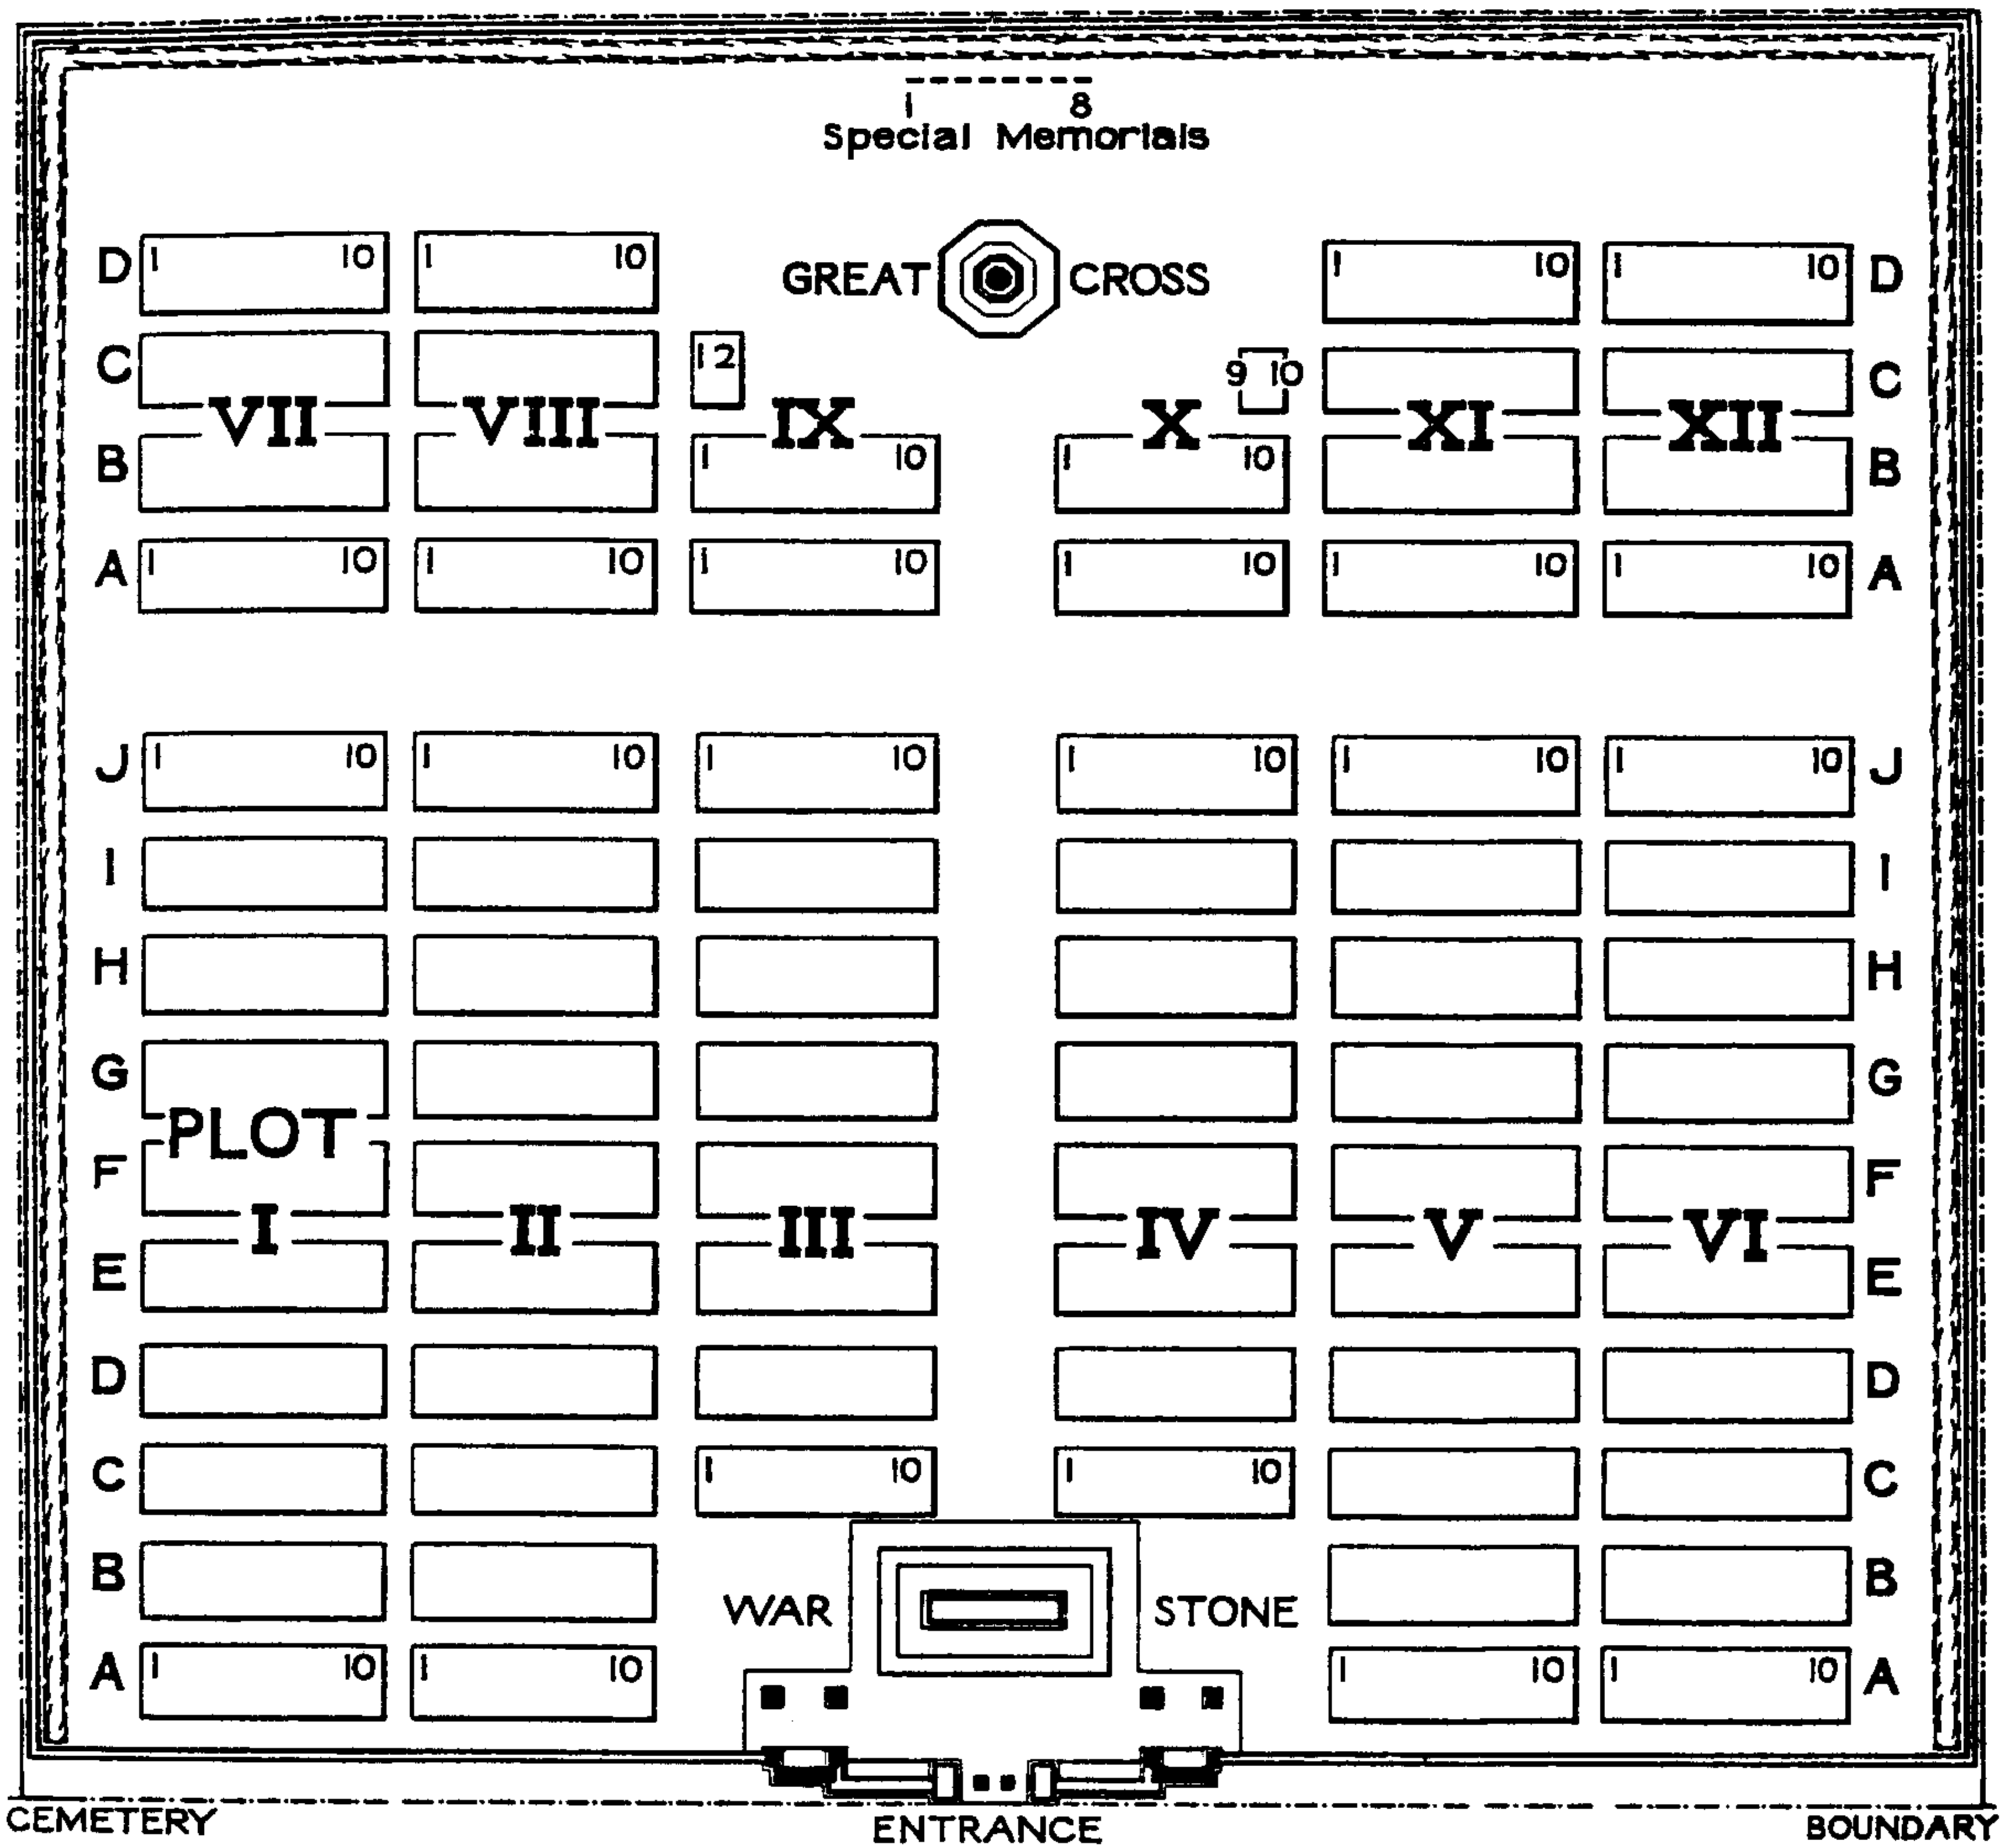

Special Memorials

CEMETERY

ENTRANCE

BOUNDARY

FROM PERONNE STATION
7/4 MILES

R O A D

TO BAPAUME STATION
6 7/8 MILES

SALLY-SAILLISEL BRITISH CEMETERY