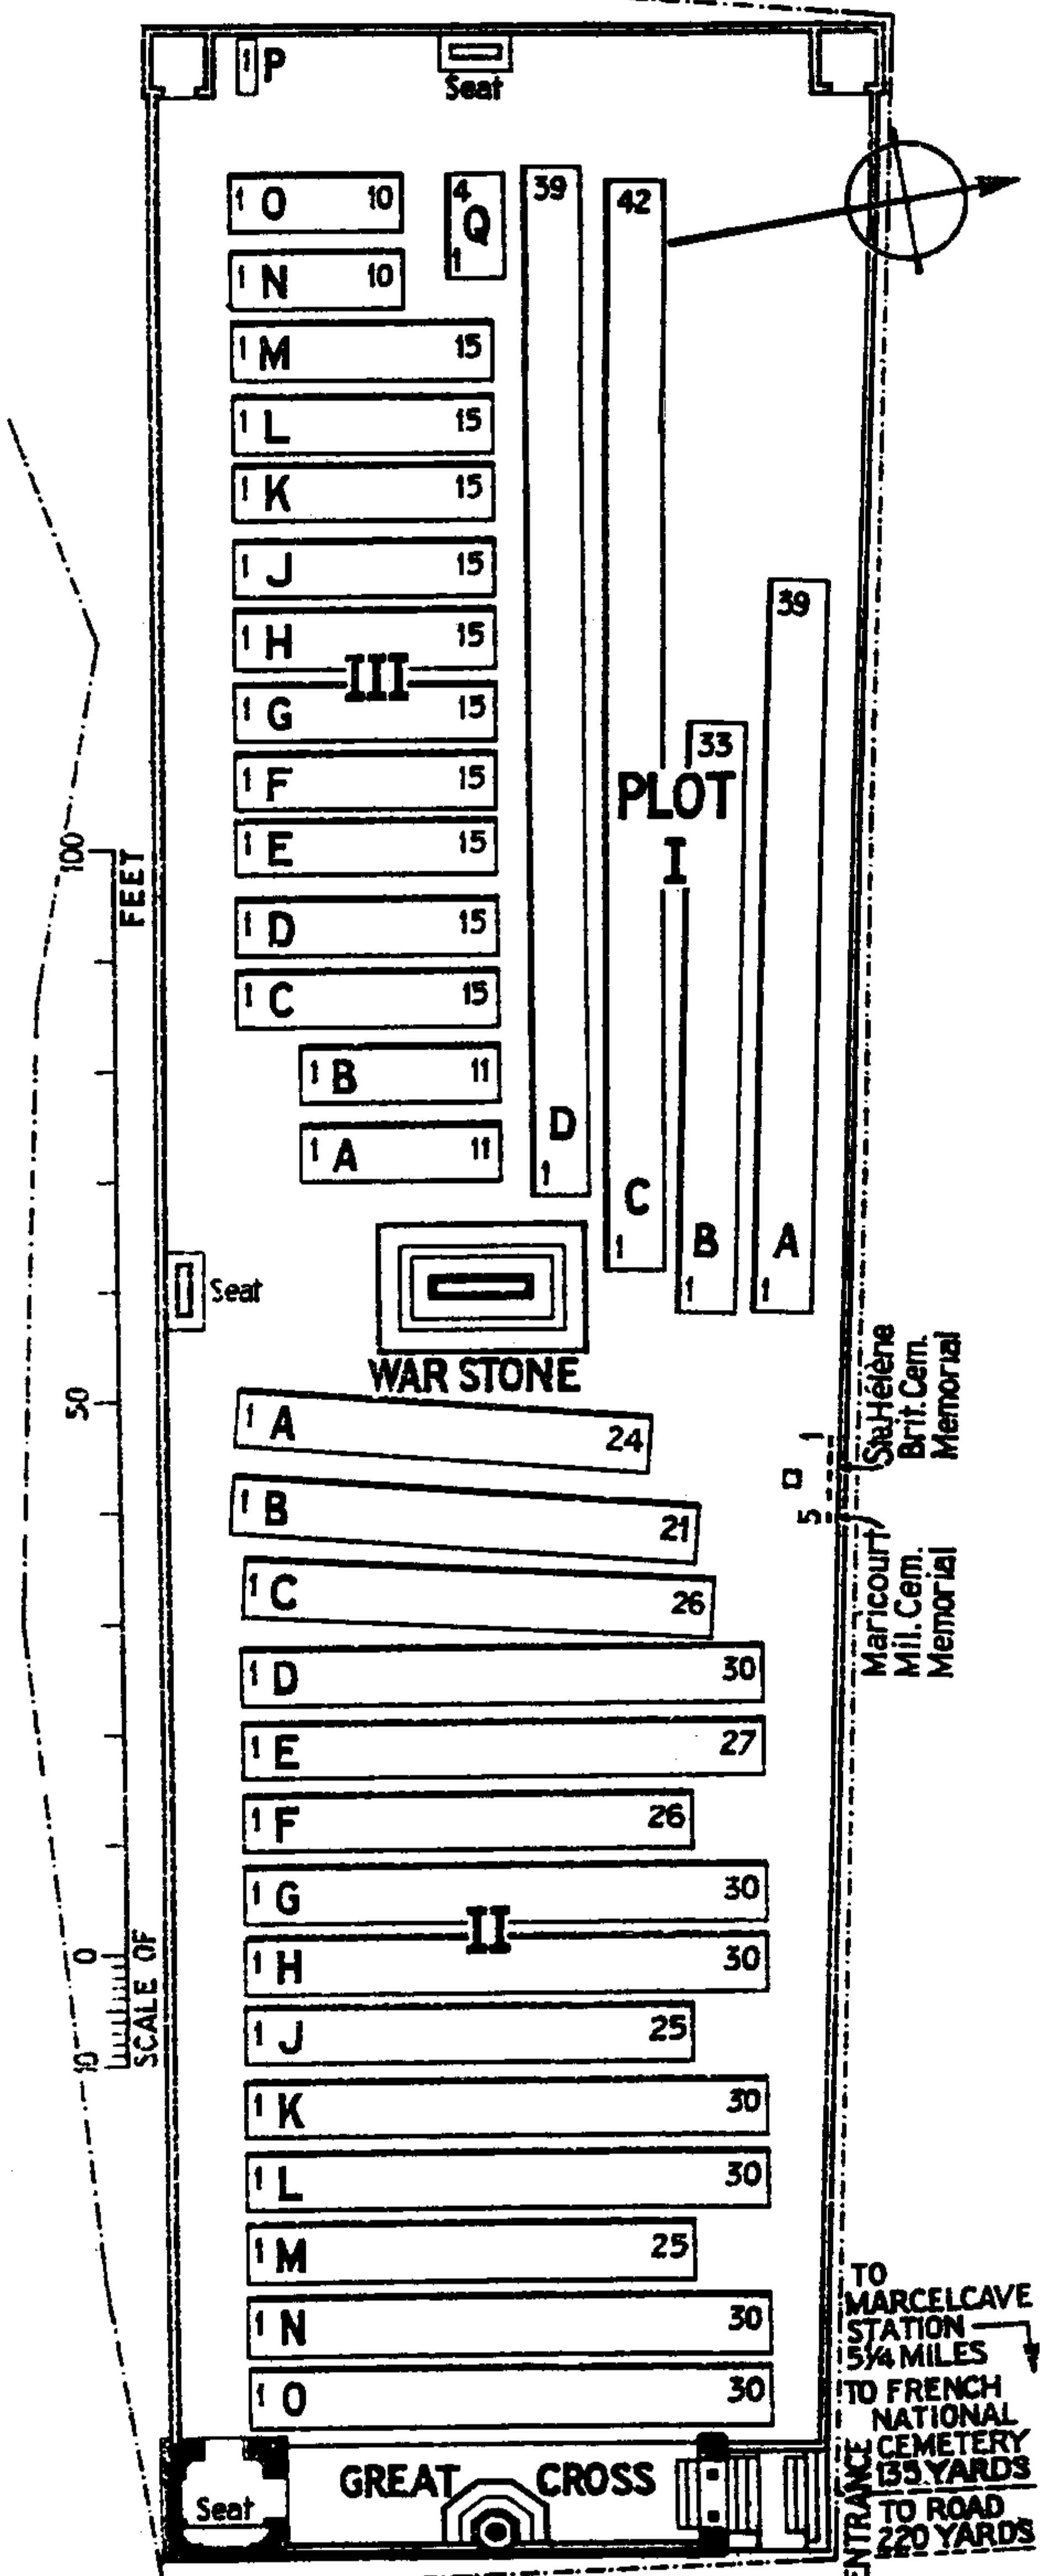

**CEMETERY BOUNDARY**

St. Helene  
Brit. Cem.  
Memorial

Maricourt  
Mil. Cem.  
Memorial

TO MARCELCAVE STATION 5 1/4 MILES

TO FRENCH NATIONAL CEMETERY 135 YARDS

TO ROAD 220 YARDS

**CERISY-GAILLY MILITARY CEMETERY**