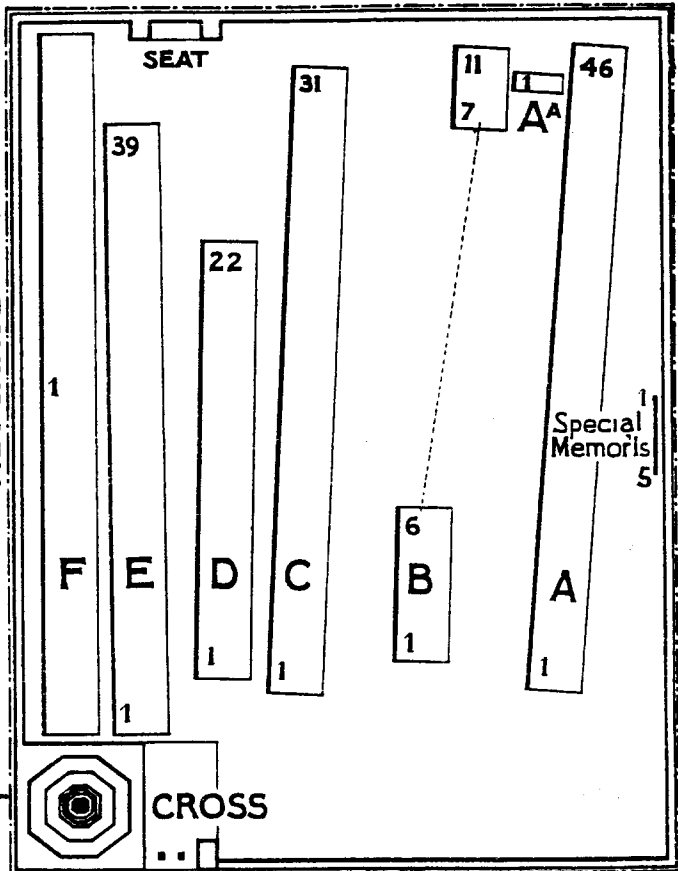

FROM
WANCOURT

R
O
A
D

700 YARDS TO
ARRAS-CAMBRAI ROAD
MONCHY-LE-PREUX

C
E
M
E
T
E
R
Y
B
O
U
N
D
A
R
Y

80 YARDS FROM ROAD

RŒUX STATION
3 1/2 MILES
ARRAS →
5 1/2 MILES

10 0 10 20 30 40 50 60 70 80
SCALE OF FEET

TANK CEMETERY, GUEMAPPE.