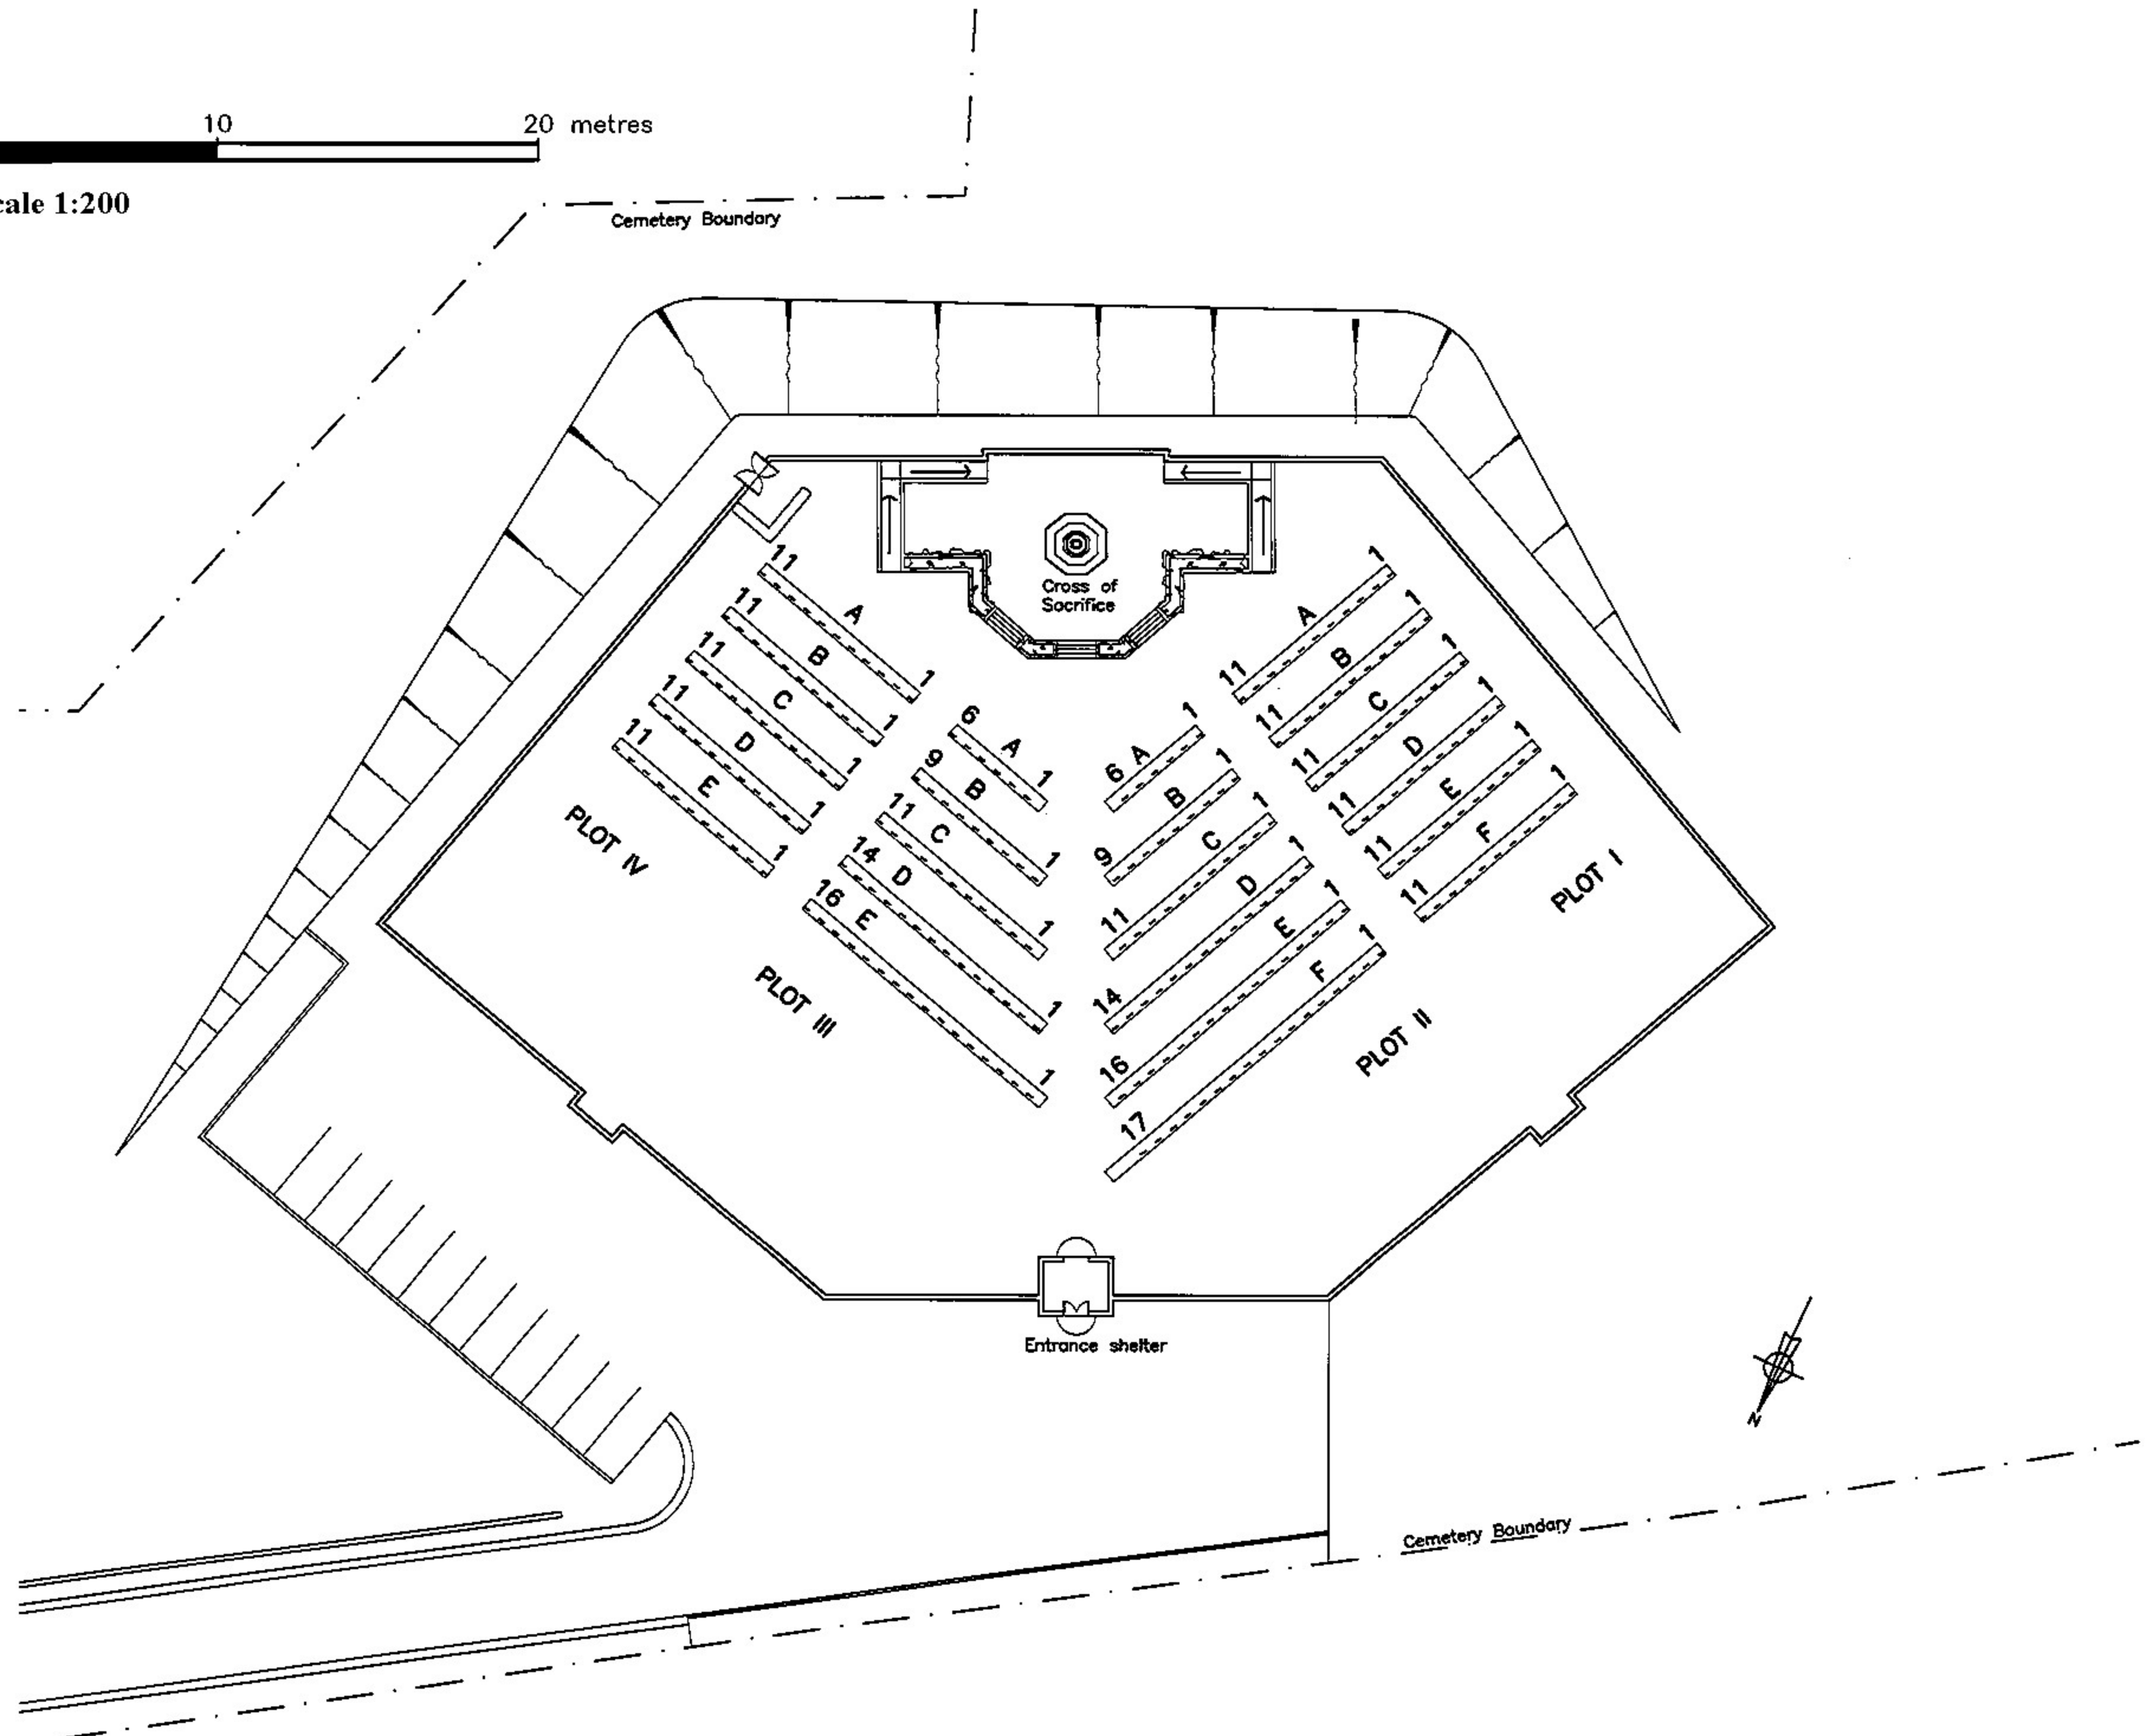

10 9 8 7 6 5 4 3 2 1 0

10

20 metres

Scale 1:200

FROMELLES (PHEASANT WOOD) MILITARY CEMETERY