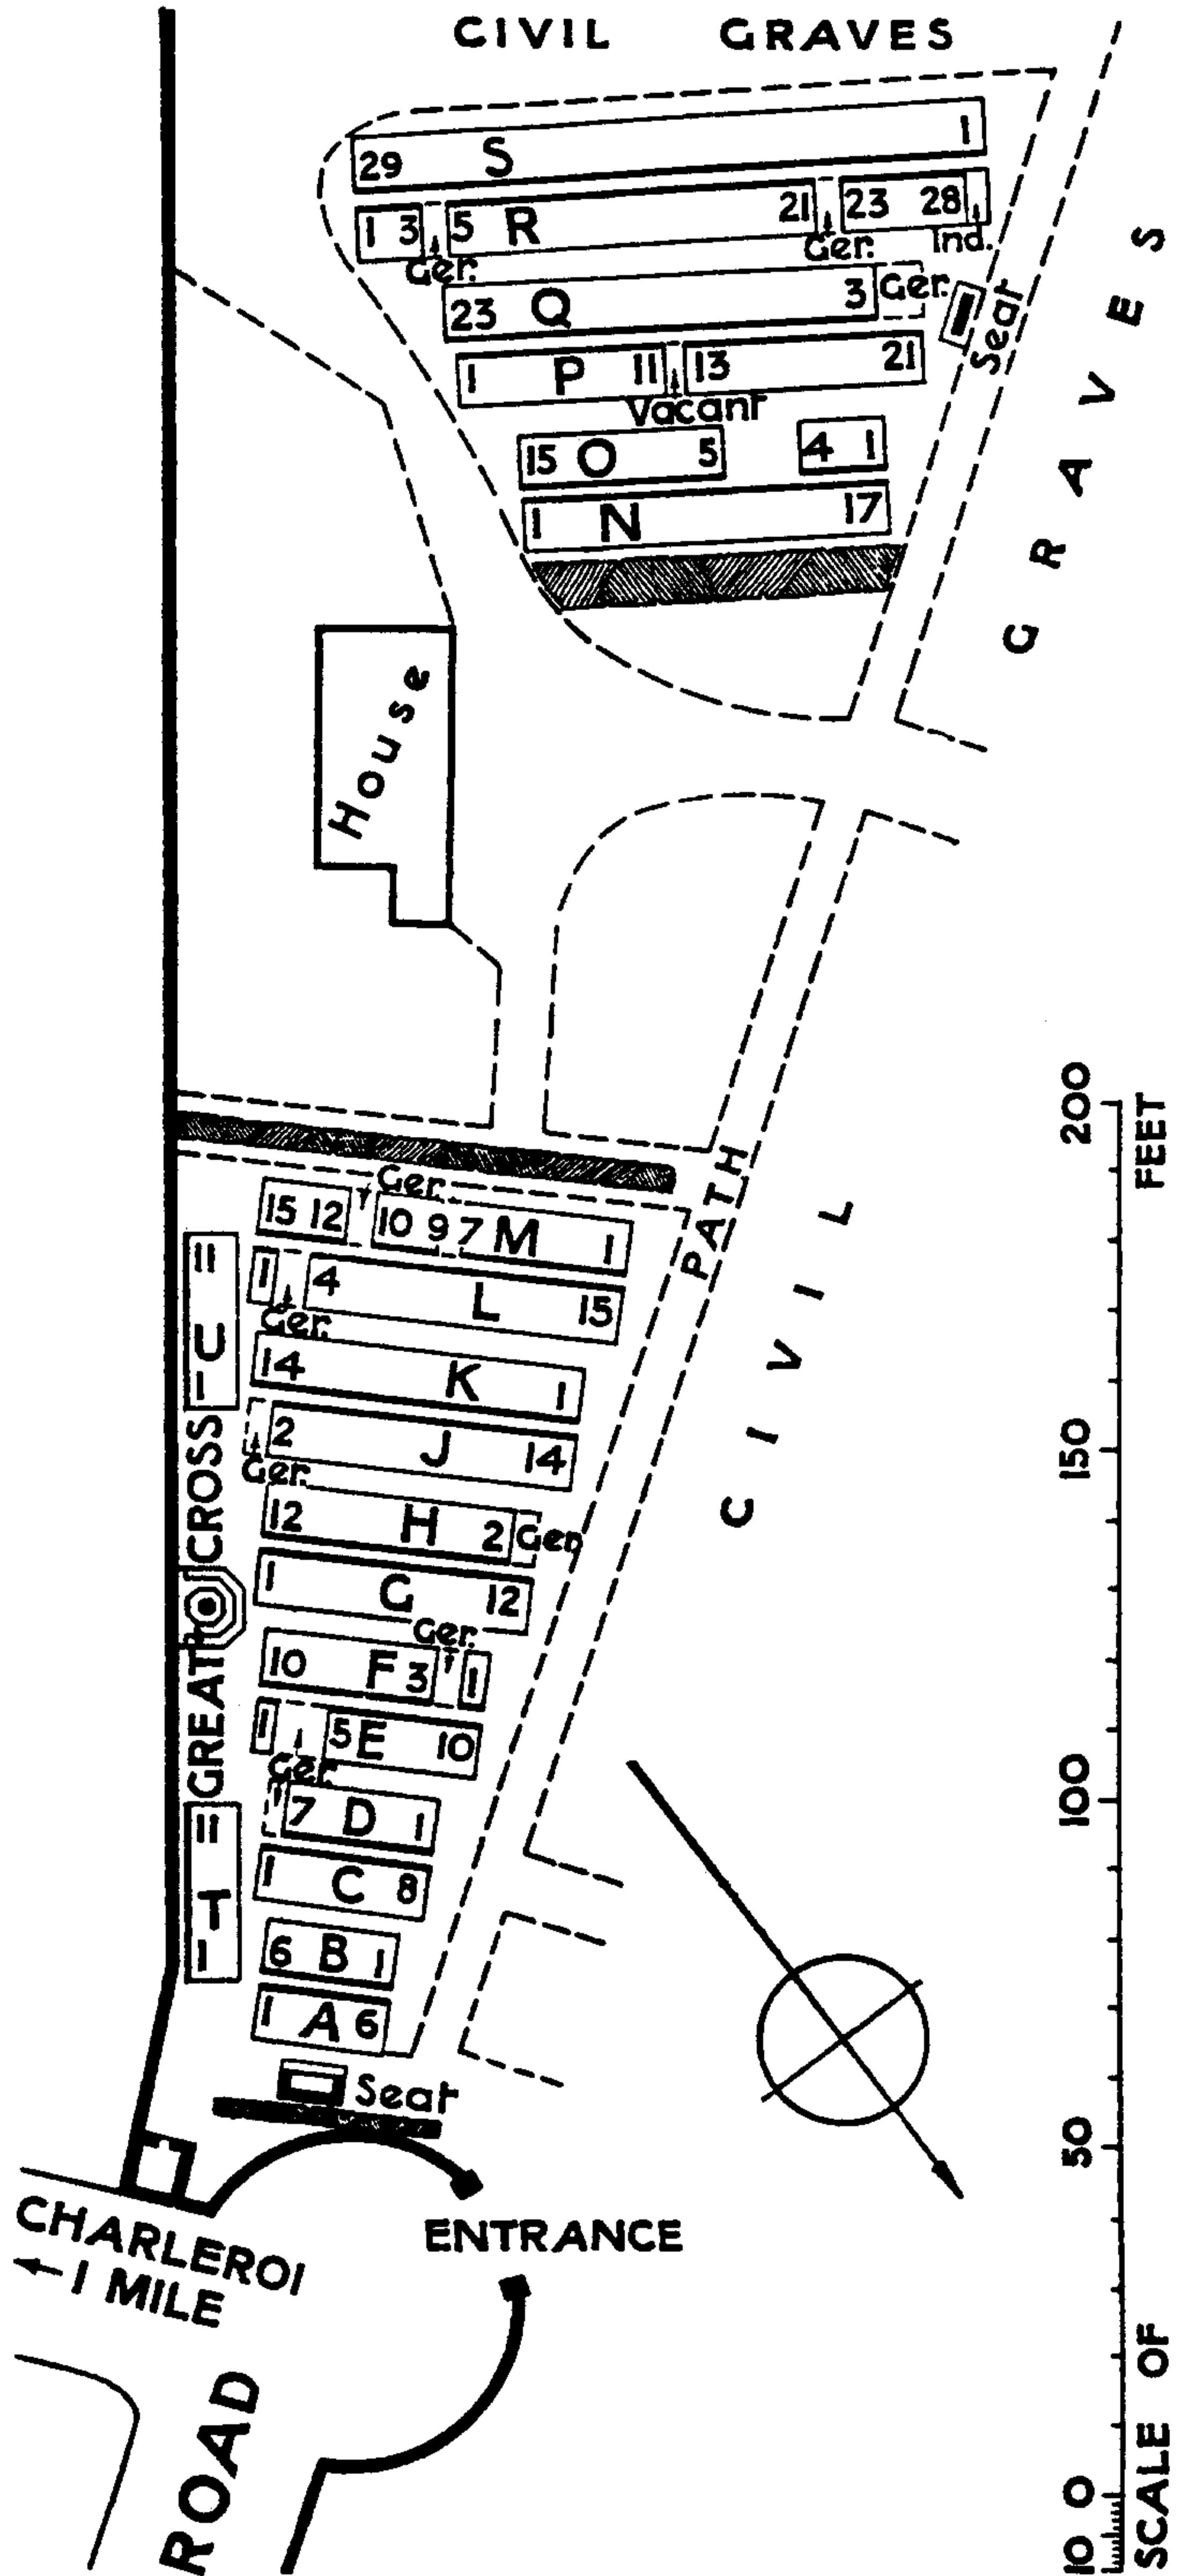

CIVIL GRAVES

CHARLEROI COMMUNAL CEMETERY

CHARLEROI  
← 1 MILE

ROAD

ENTRANCE

Seat

CIVIL PATH

CIVIL GRAVES

House

CROSS

29 S 1 3 5 R 21 23 28 Ger. Ind. 23 Q 3 Ger. 1 P 11 13 21 Vacant 15 O 5 4 I 1 N 17

15 12 Ger. 10 9 7 M 1 1 4 L 15 Ger. 14 K 1 2 J 14 Ger. 12 H 2 Ger. 1 C 12 Ger. 10 F 3 1 1 5 E 10 Ger. 7 D 1 1 C 8 6 B 1 1 A 6