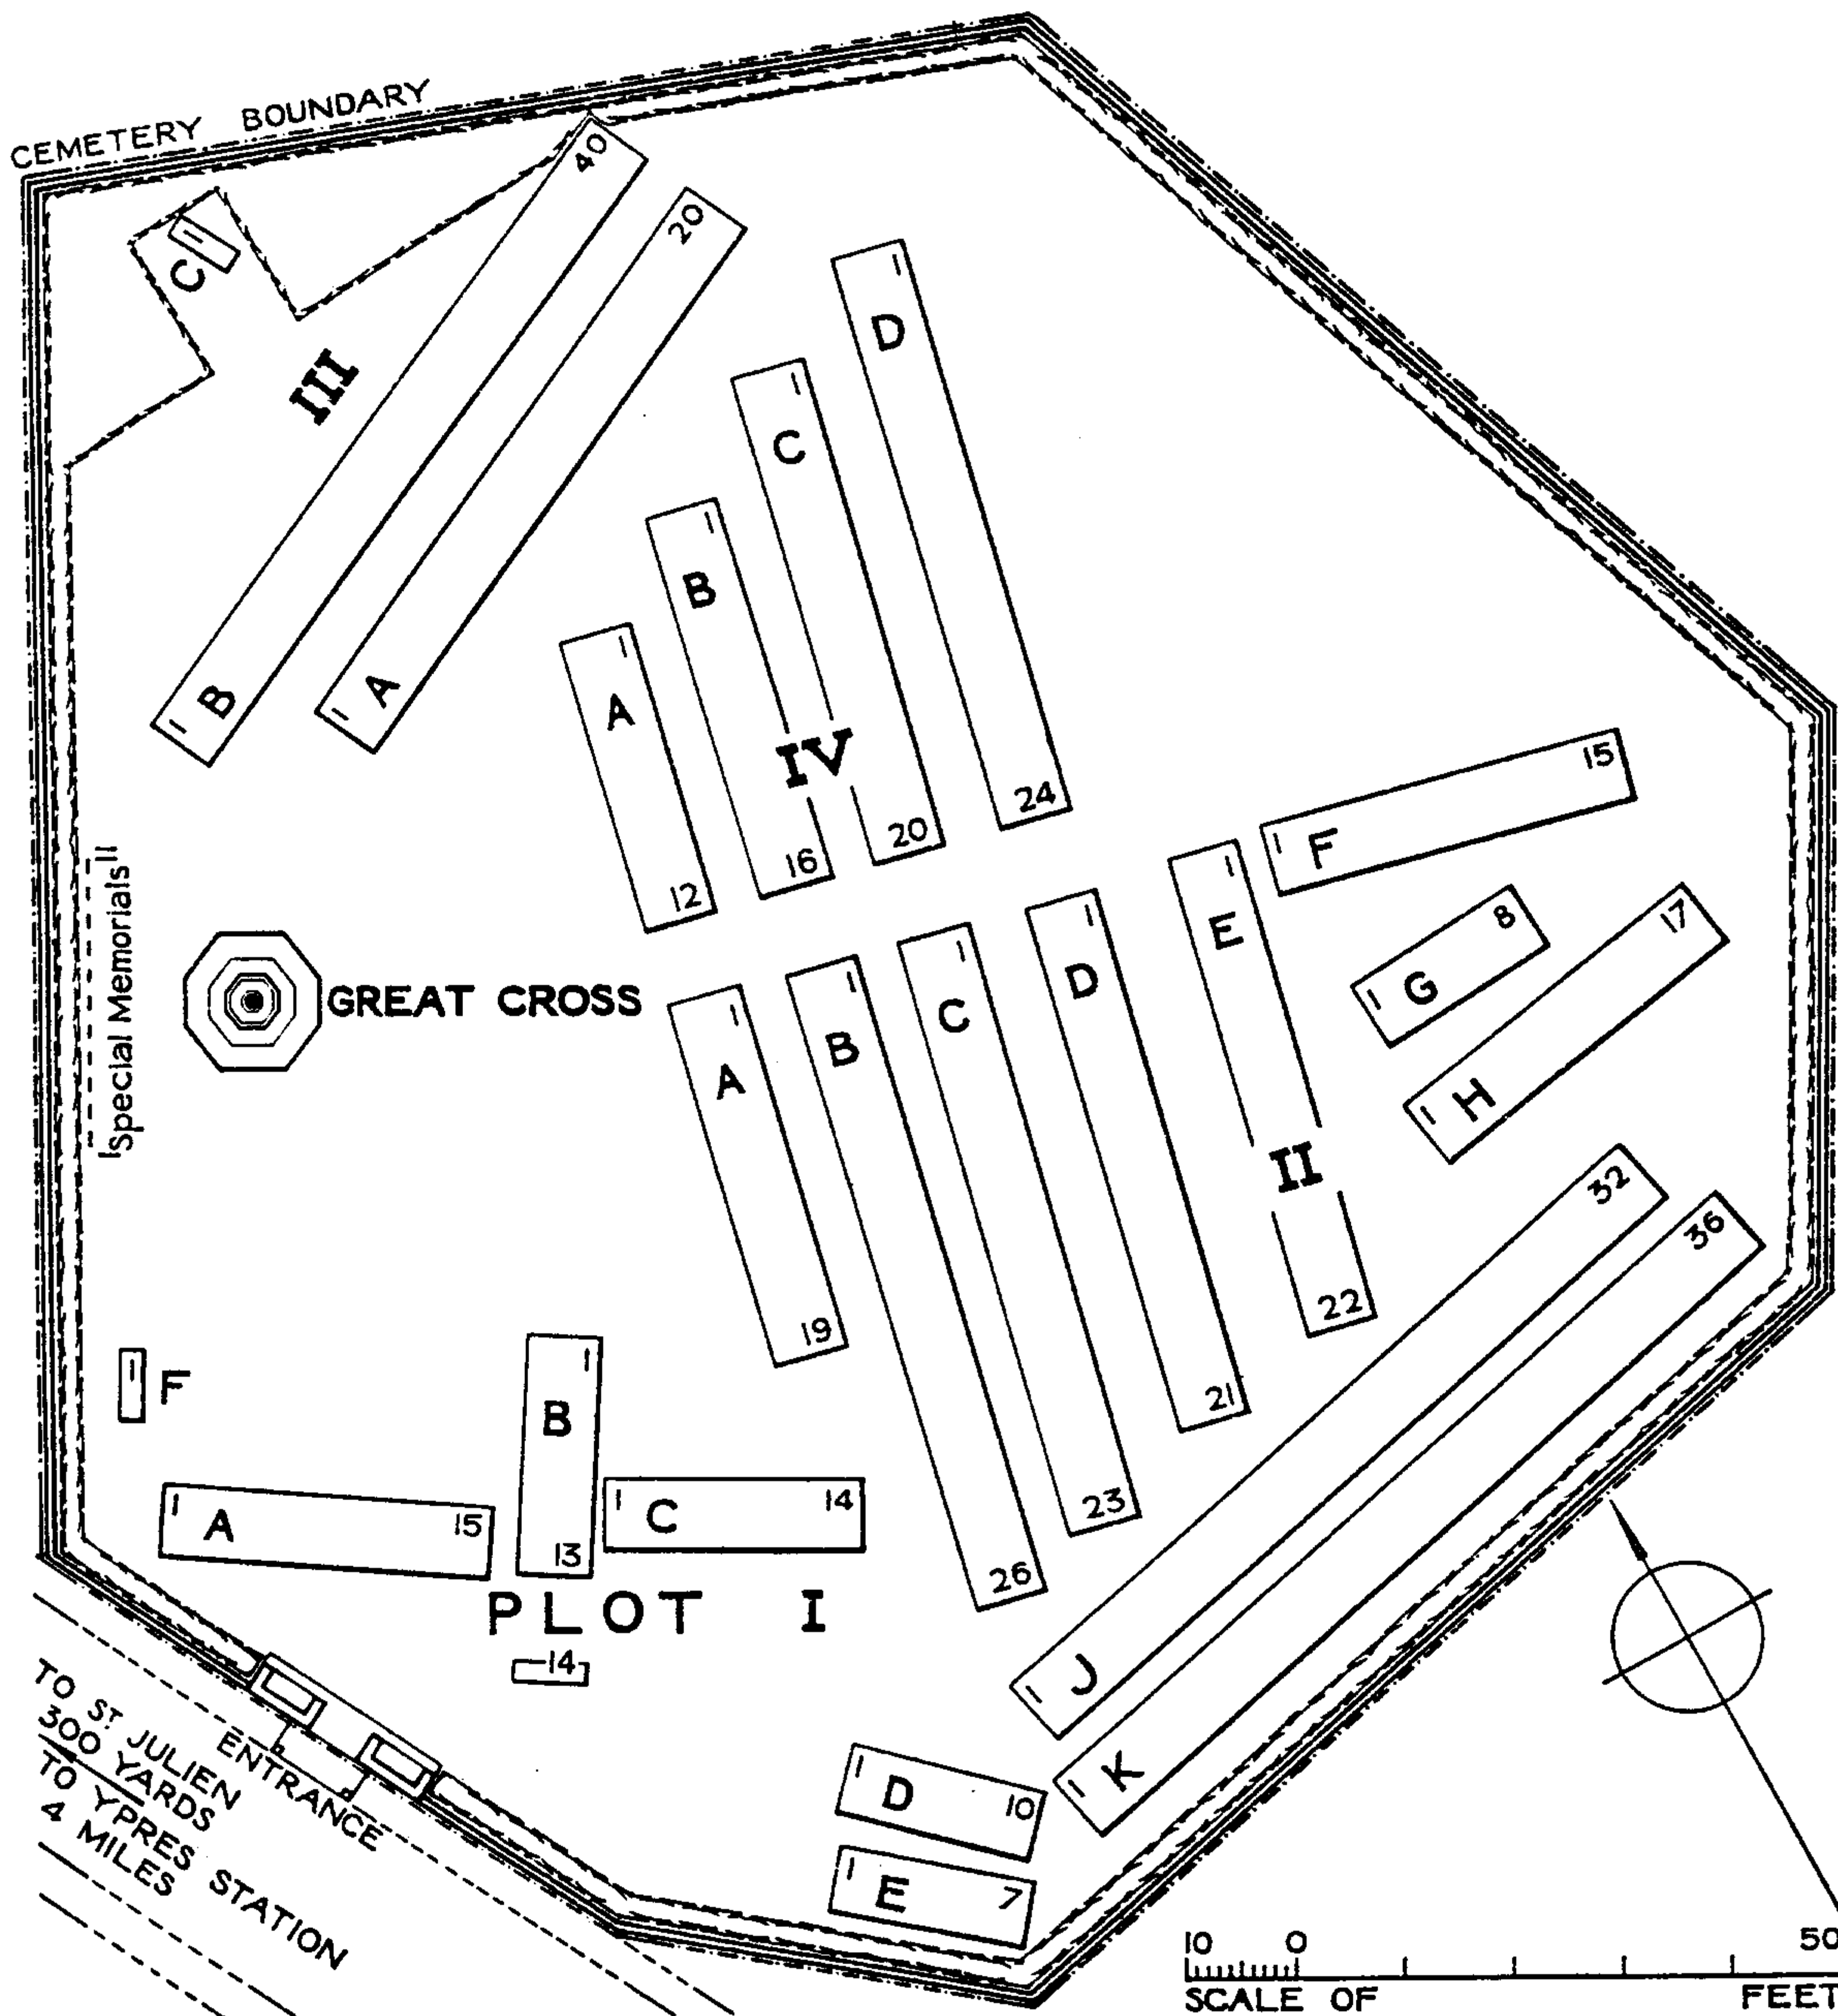

CEMETERY BOUNDARY

TO ST JULIEN  
300 YARDS  
TO YPRES STATION  
4 MILES

10 0 50  
SCALE OF FEET