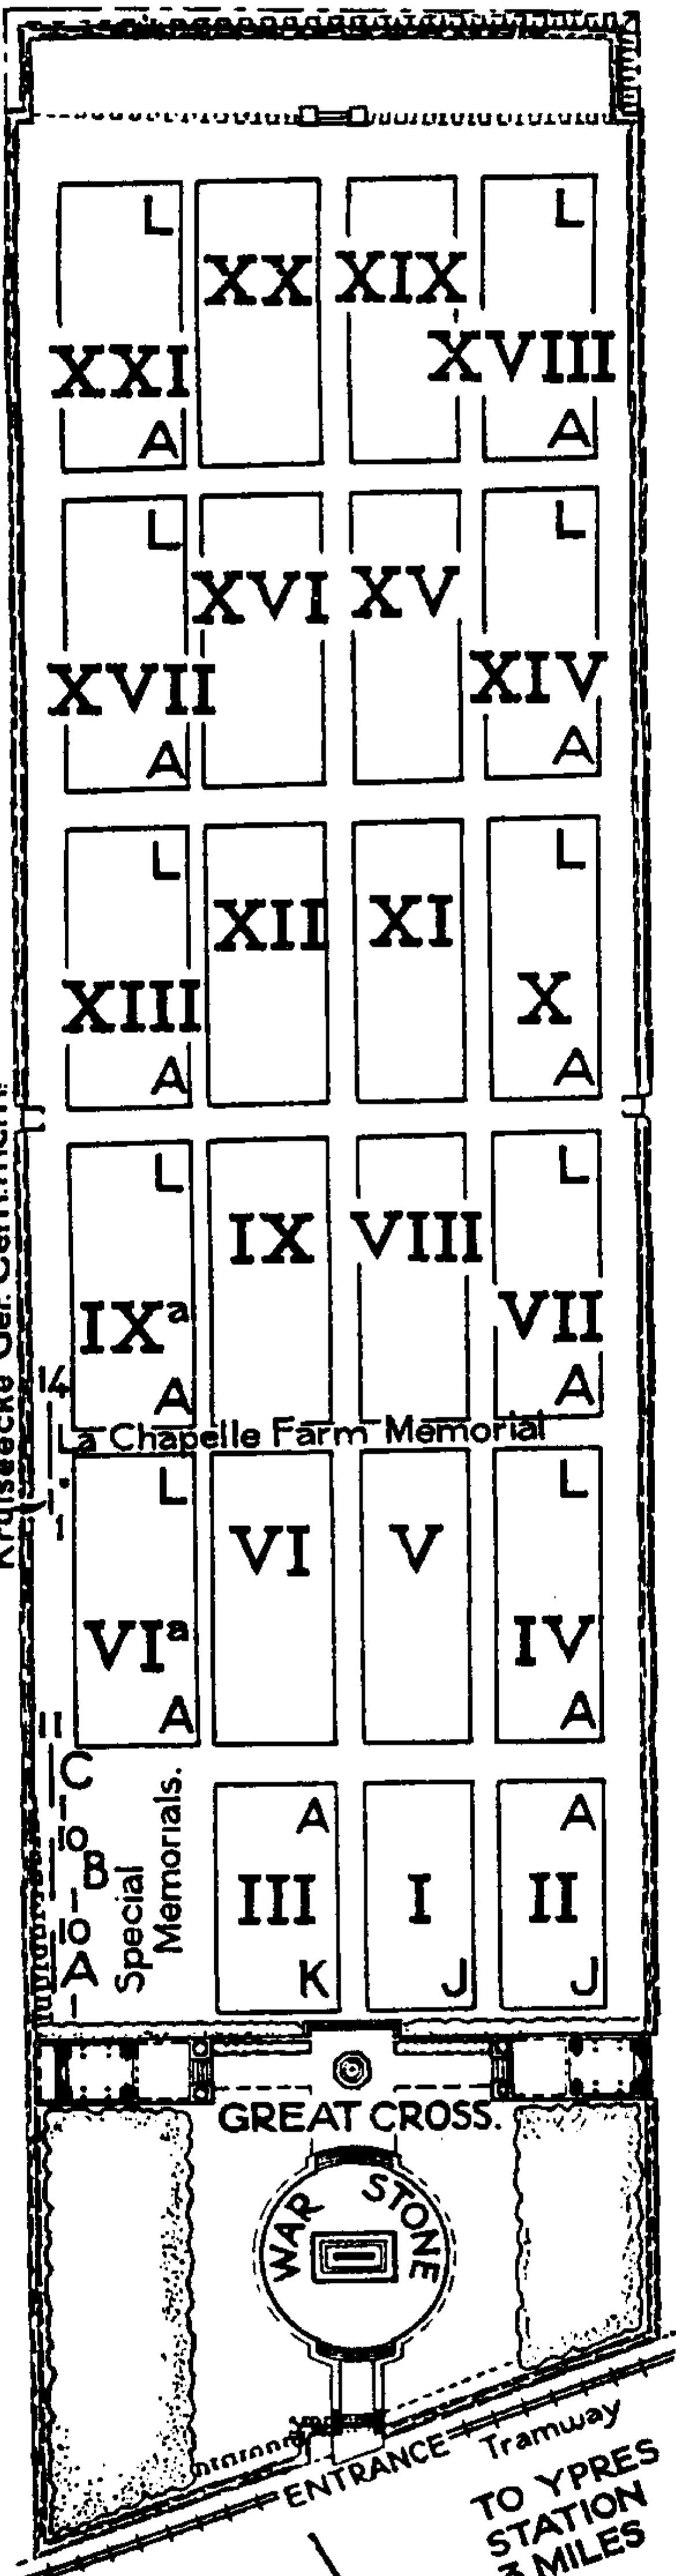

Kruisecke Ger. Cem. mem!

La Chapelle Farm Memorial

Special Memorials.

GREAT CROSS.

WAR STONE

ENTRANCE Tramway TO YPRES STATION 3 MILES

FROM ZILLEBEKE [HOOGE] STATION

100 100 200  
SCALE OF FEET