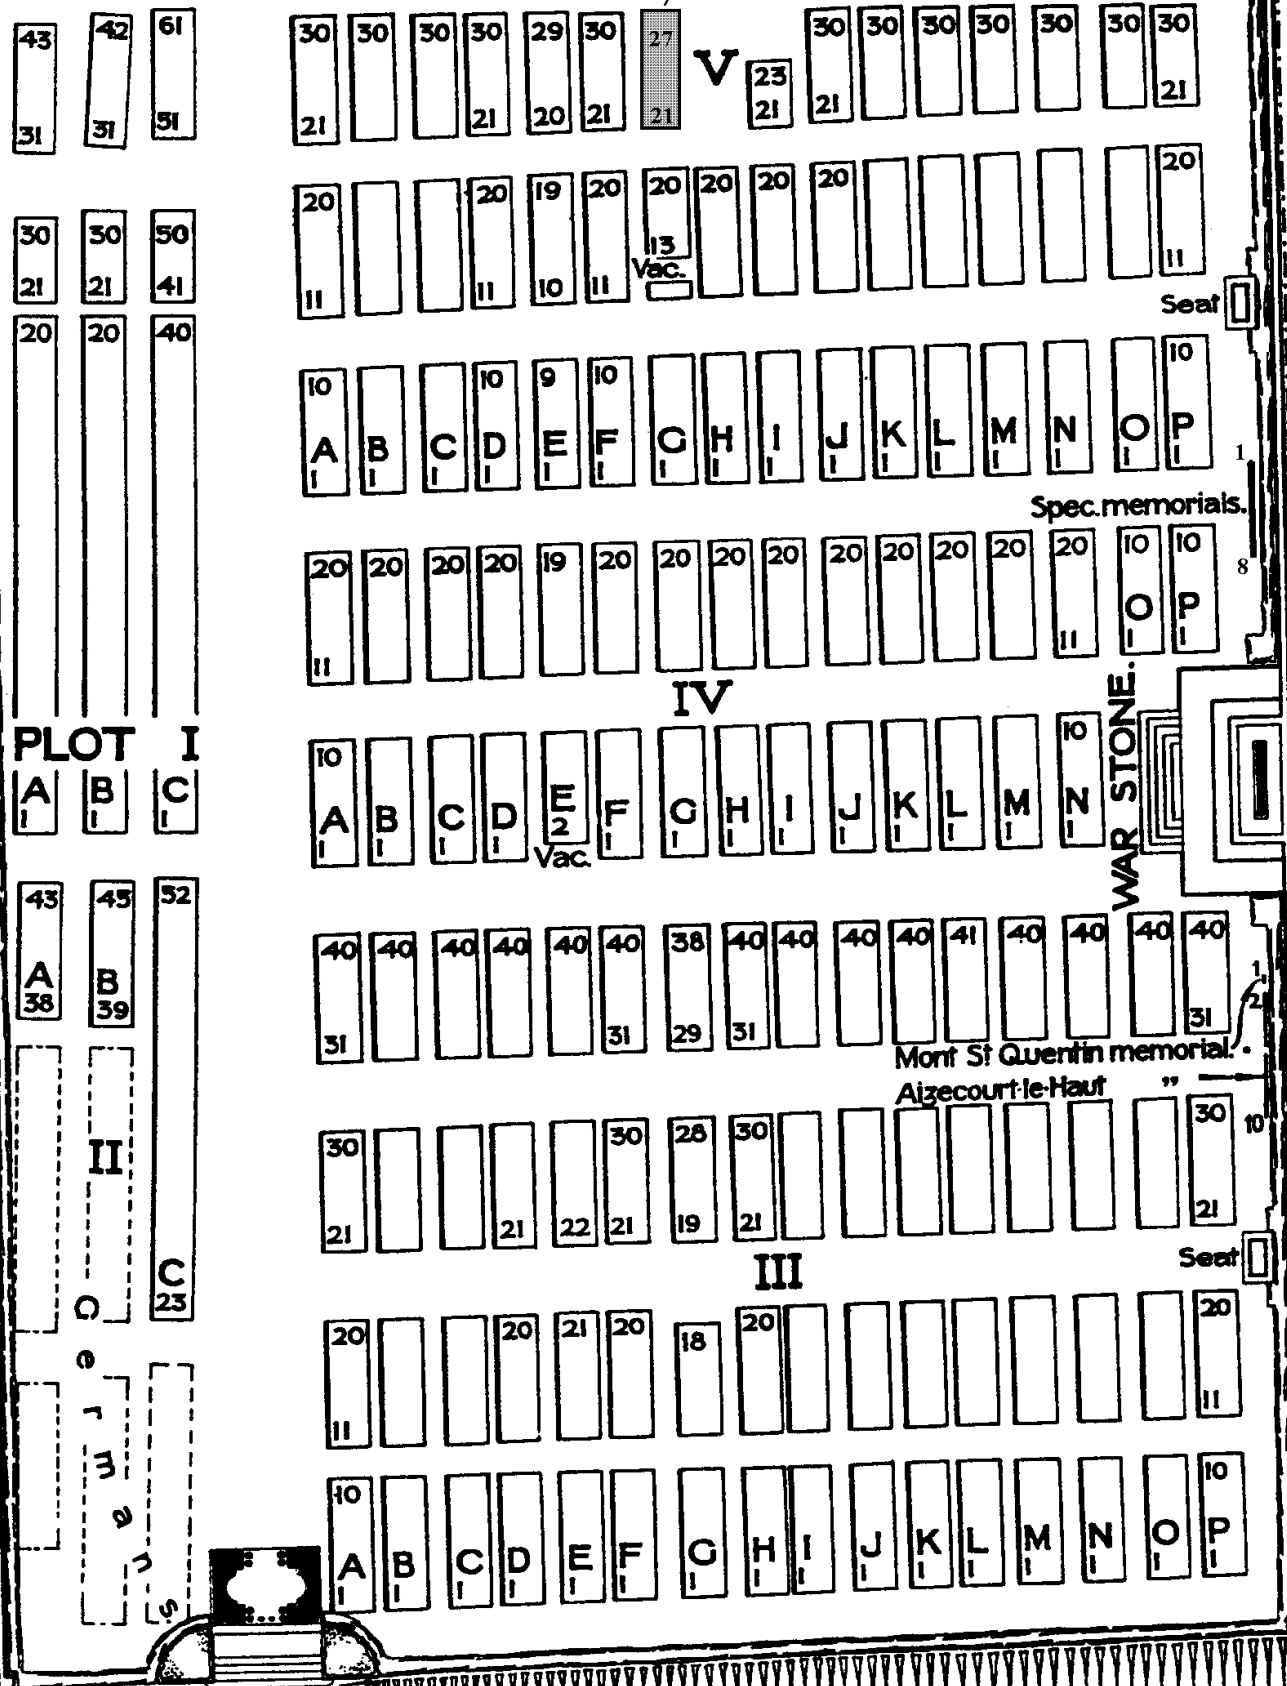

# GREAT CROSS

1939-45

ENTRANCE

1 MILE FROM PERONNE STA.

R O A D

PERONNE COMMUNAL CEMETERY EXTENSION