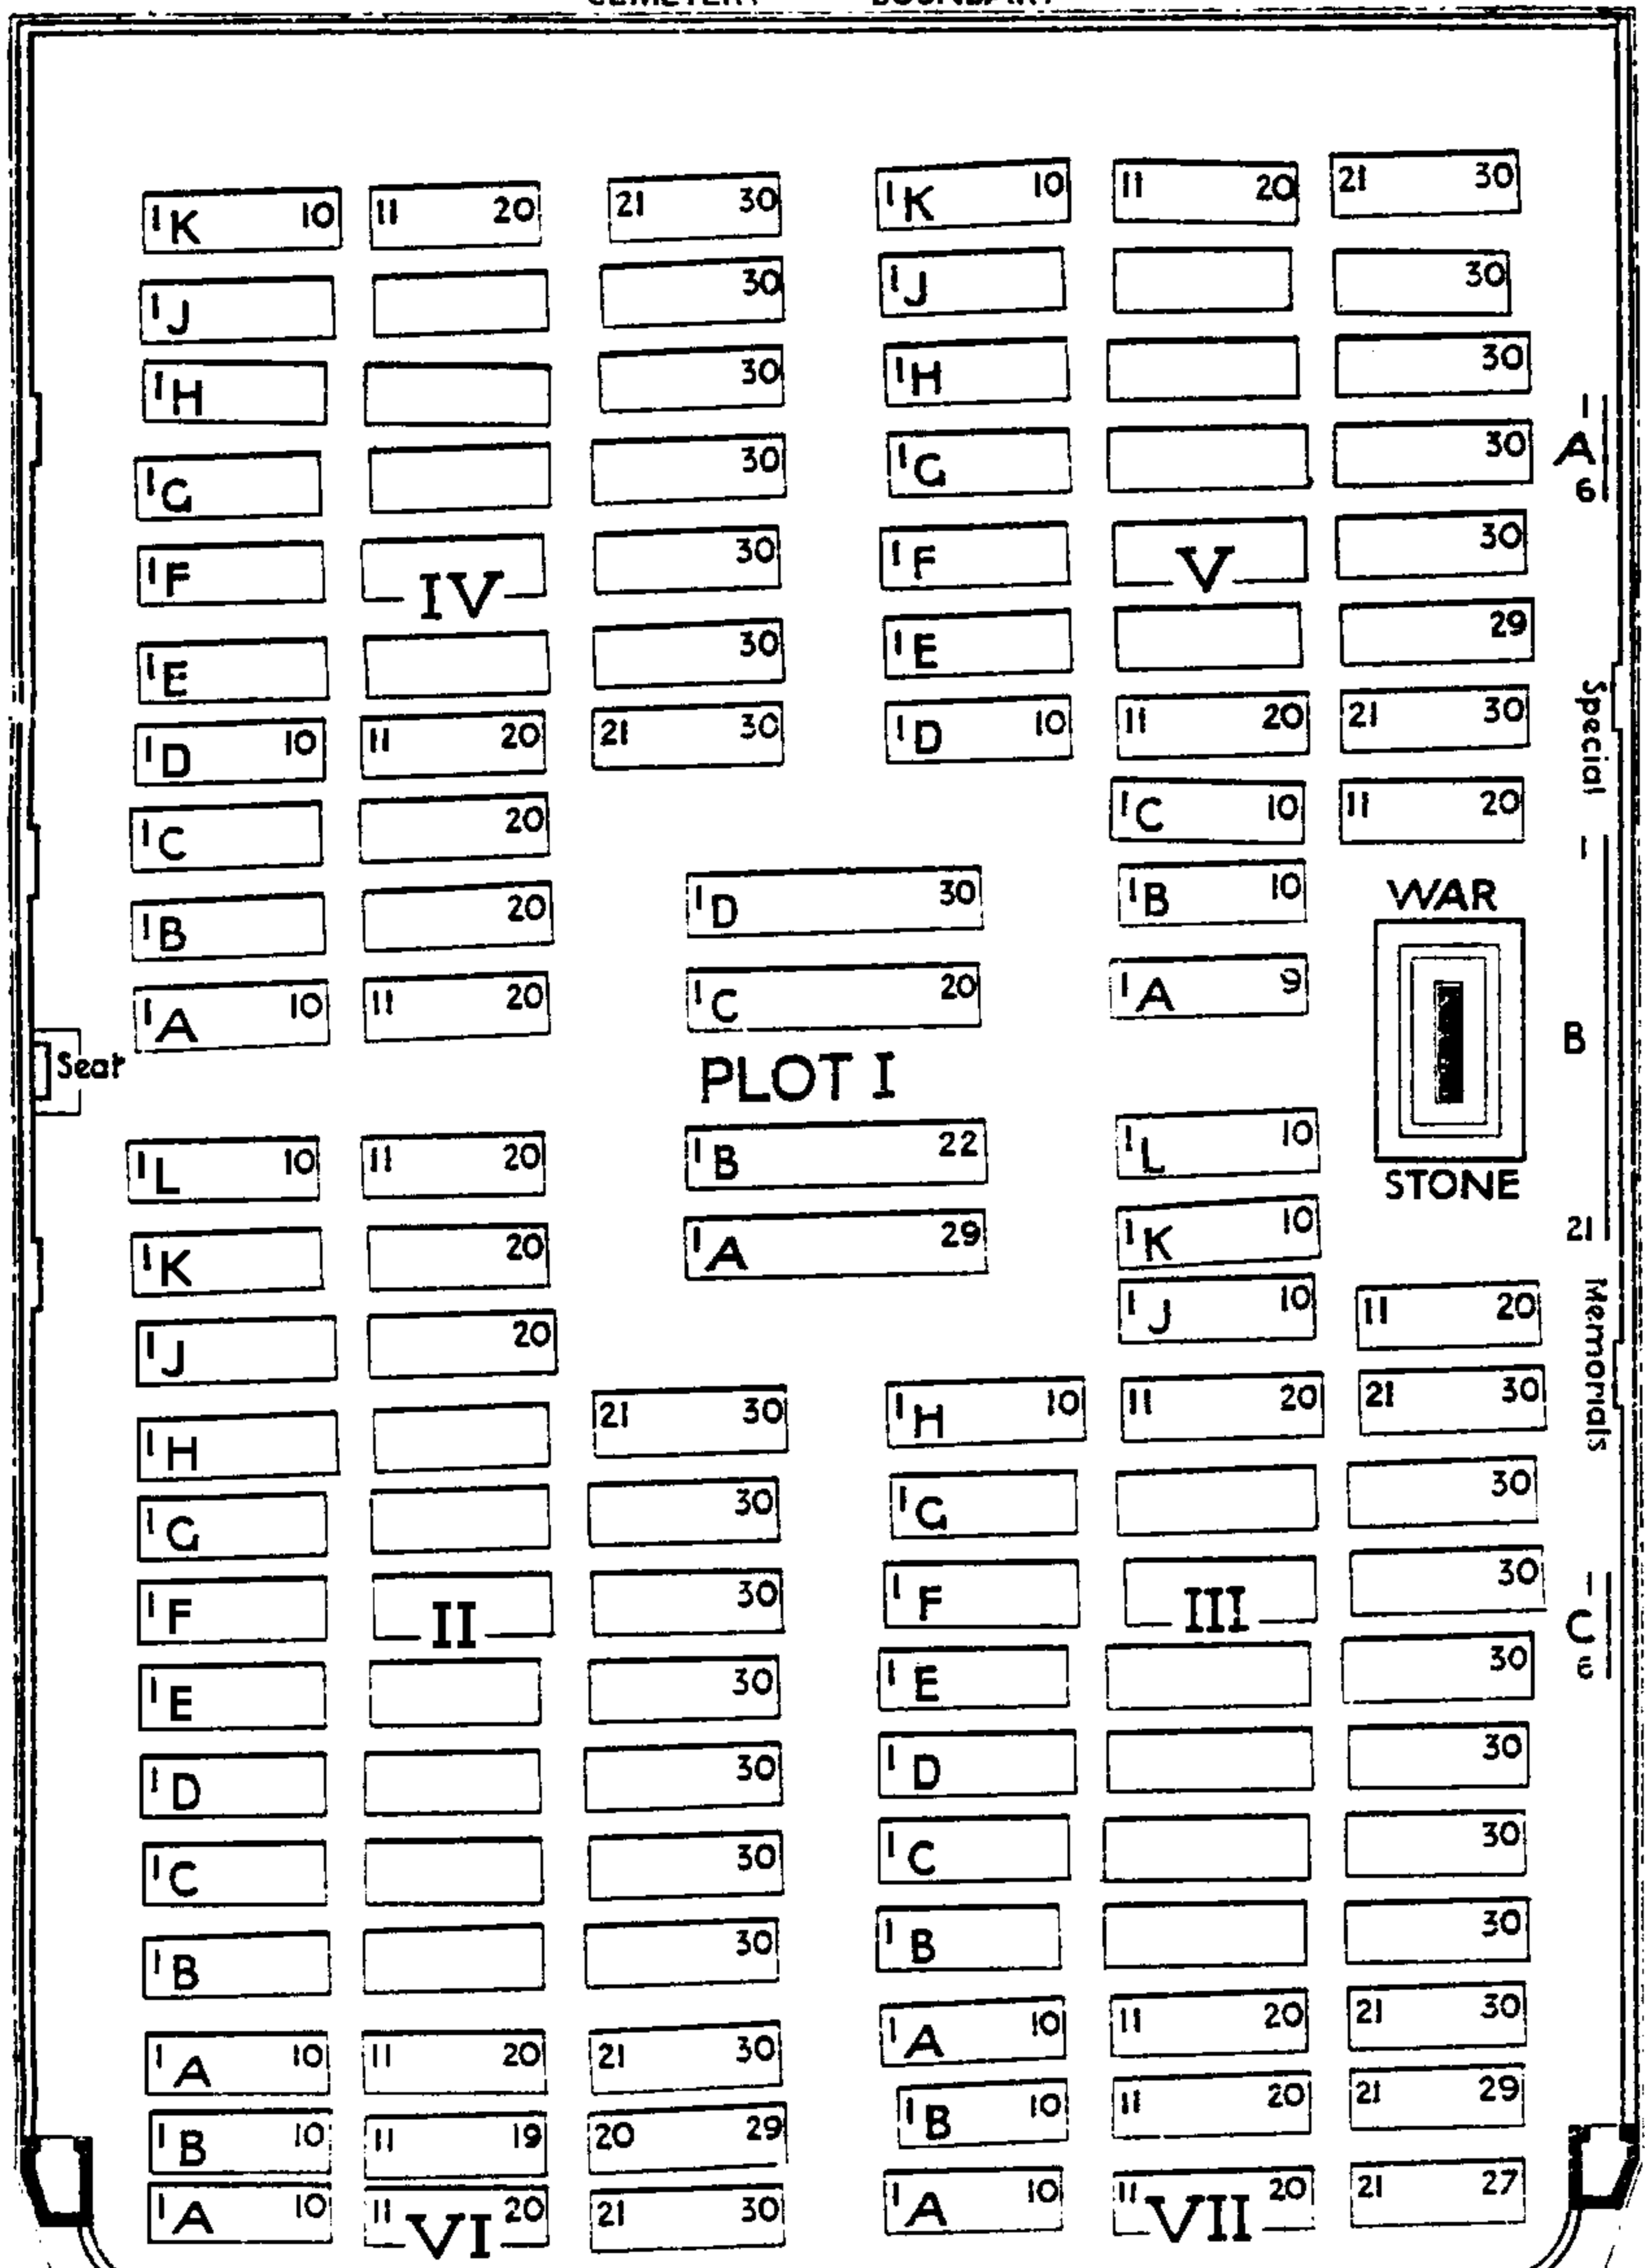

CEMETERY BOUNDARY

1  
6  
Special  
B  
21  
Memorials  
C

GREAT CROSS

ENTRANCE

61 YARDS TO ROAD

HEBUTERNE 3/4 MILE ROAD BUCQUOY 2 1/2 MILES

GOMMECOURT BRITISH CEMETERY No. 2, HEBUTERNE.