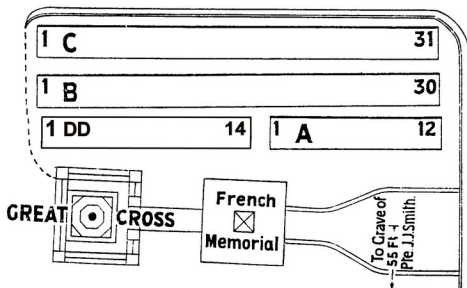

34

10 0 20 40 60 80 100
SCALE OF FEET

D
9

MAUBEUGE (SOUS-LE-BOIS) CEMETERY