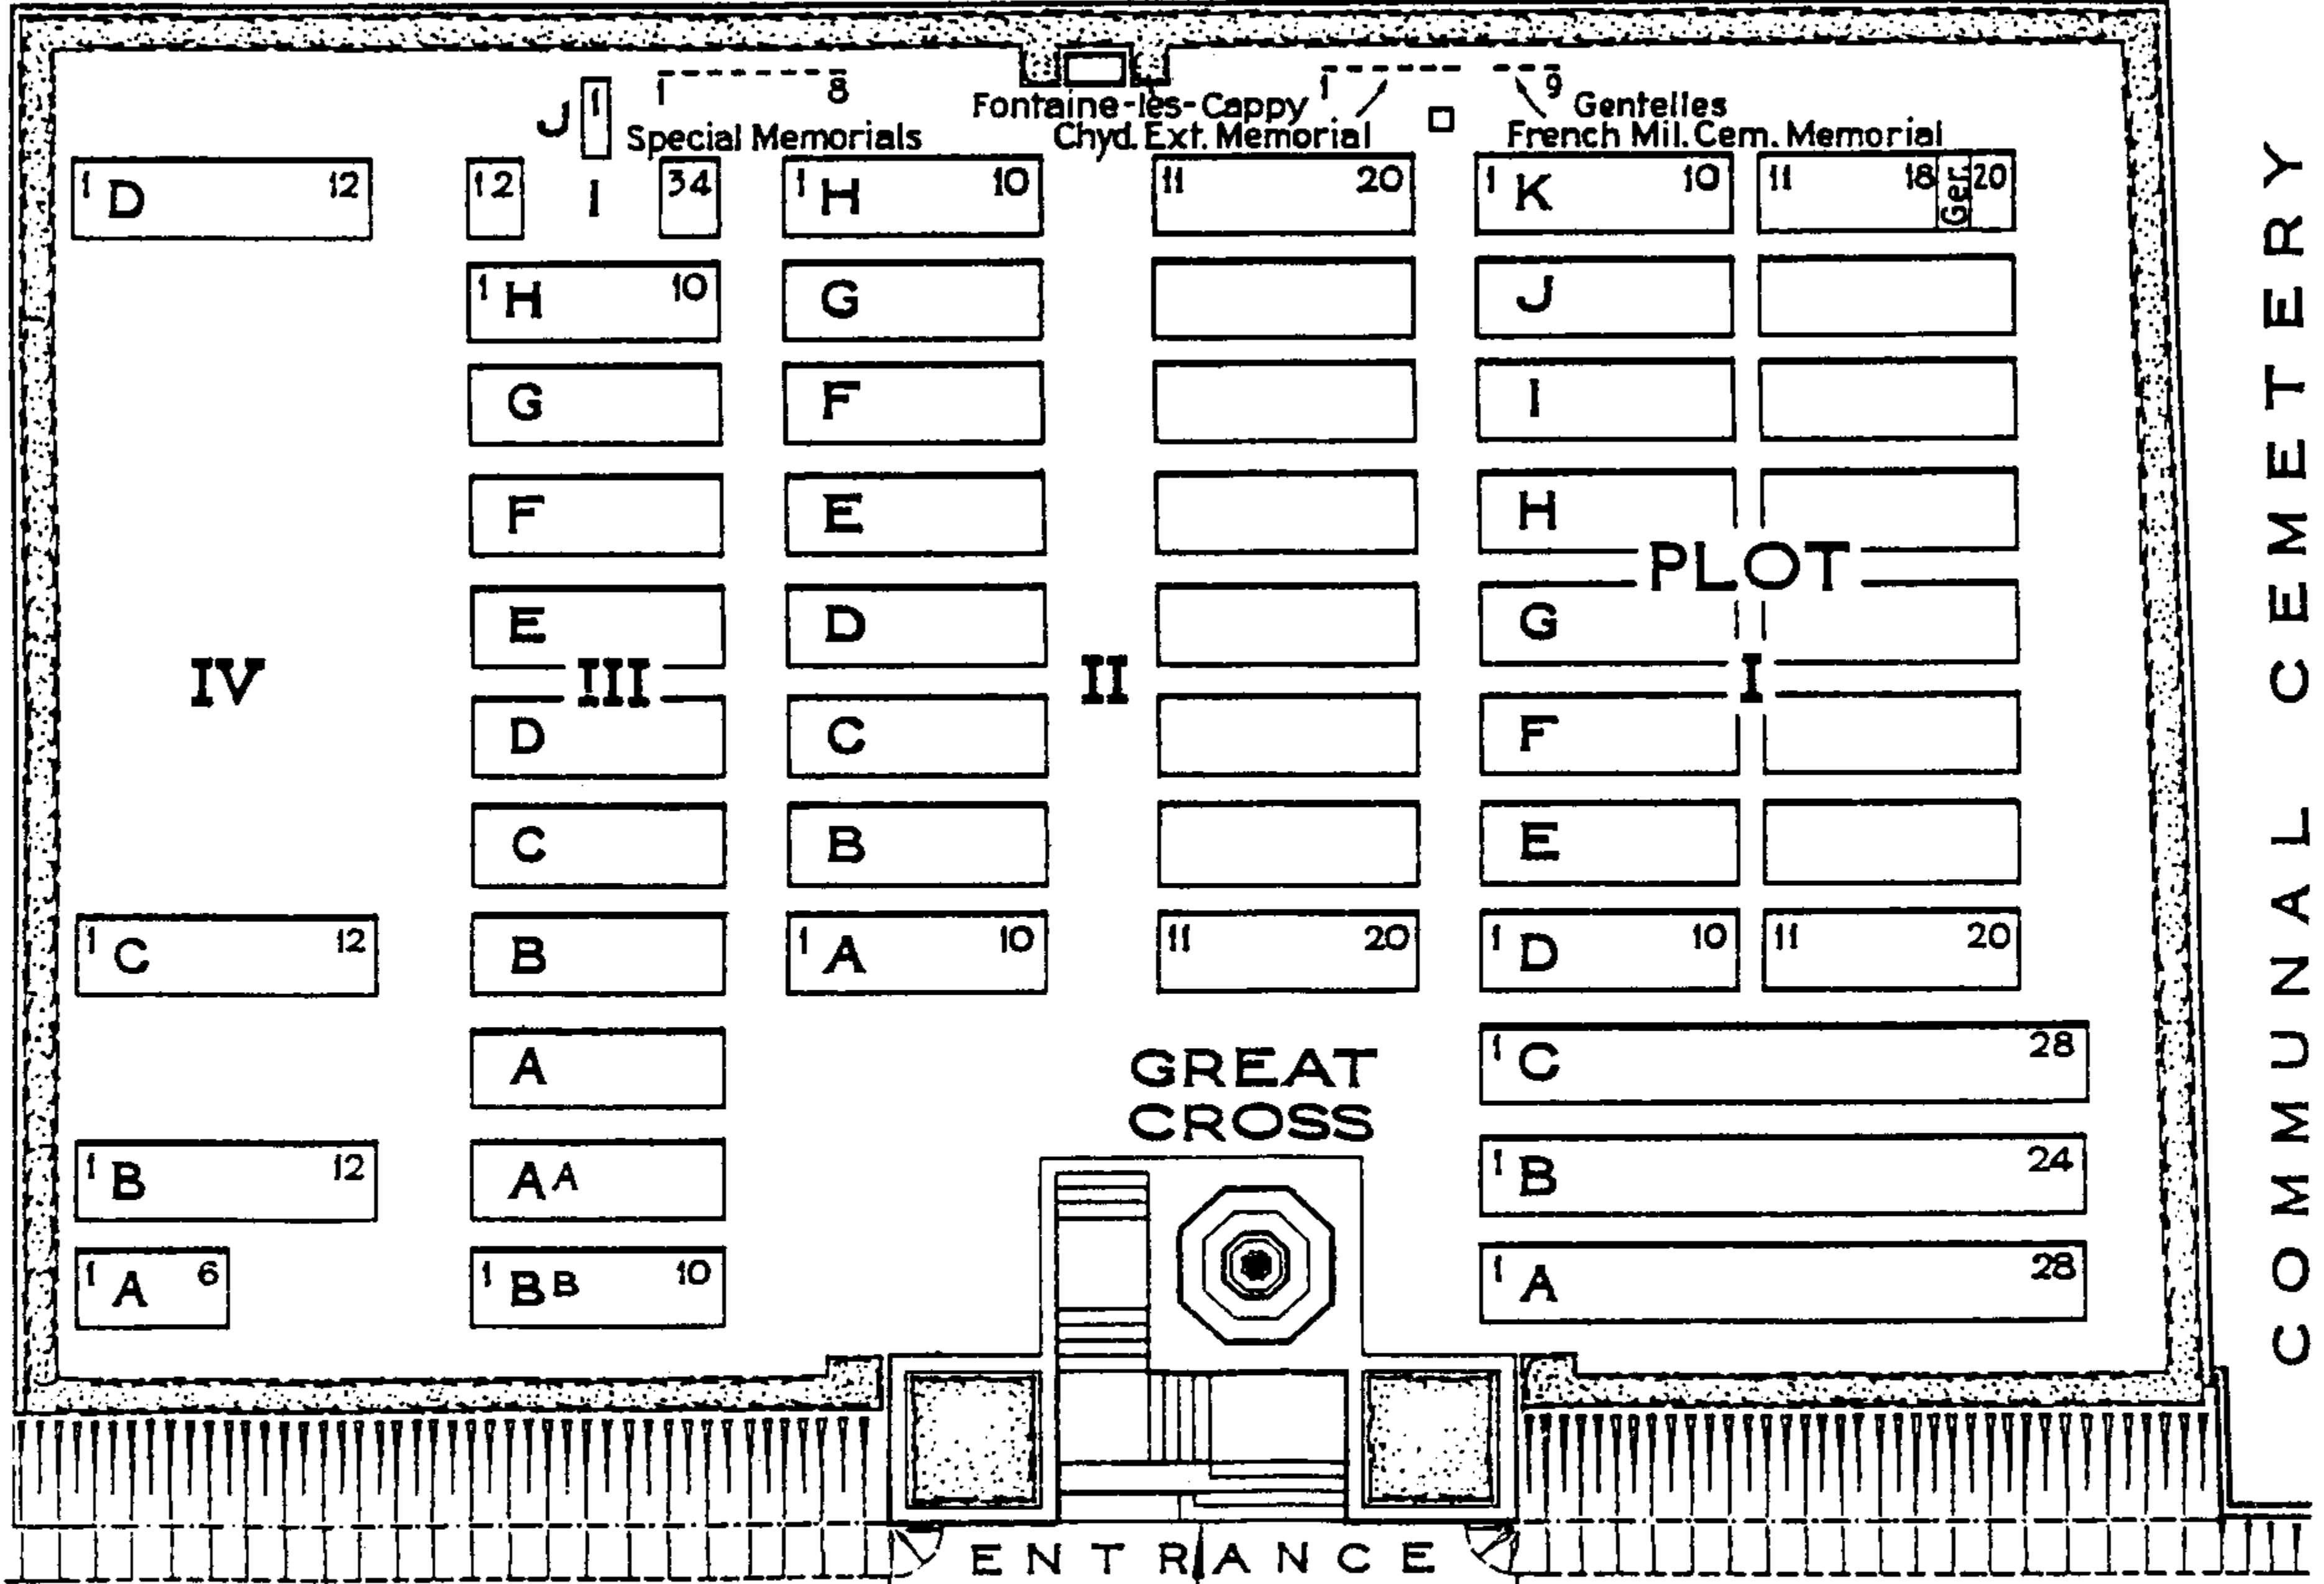

C E M E T E R Y

L A N D T A B L E T

B O U N D A R Y

C O M M U N A L C E M E T E R Y

FROM HANGARD
650 YARDS

R O A D

TO VILLERS-BRETONNEUX
STATION 3 3/4 MILES

HANGARD COMMUNAL CEMETERY EXTENSION.