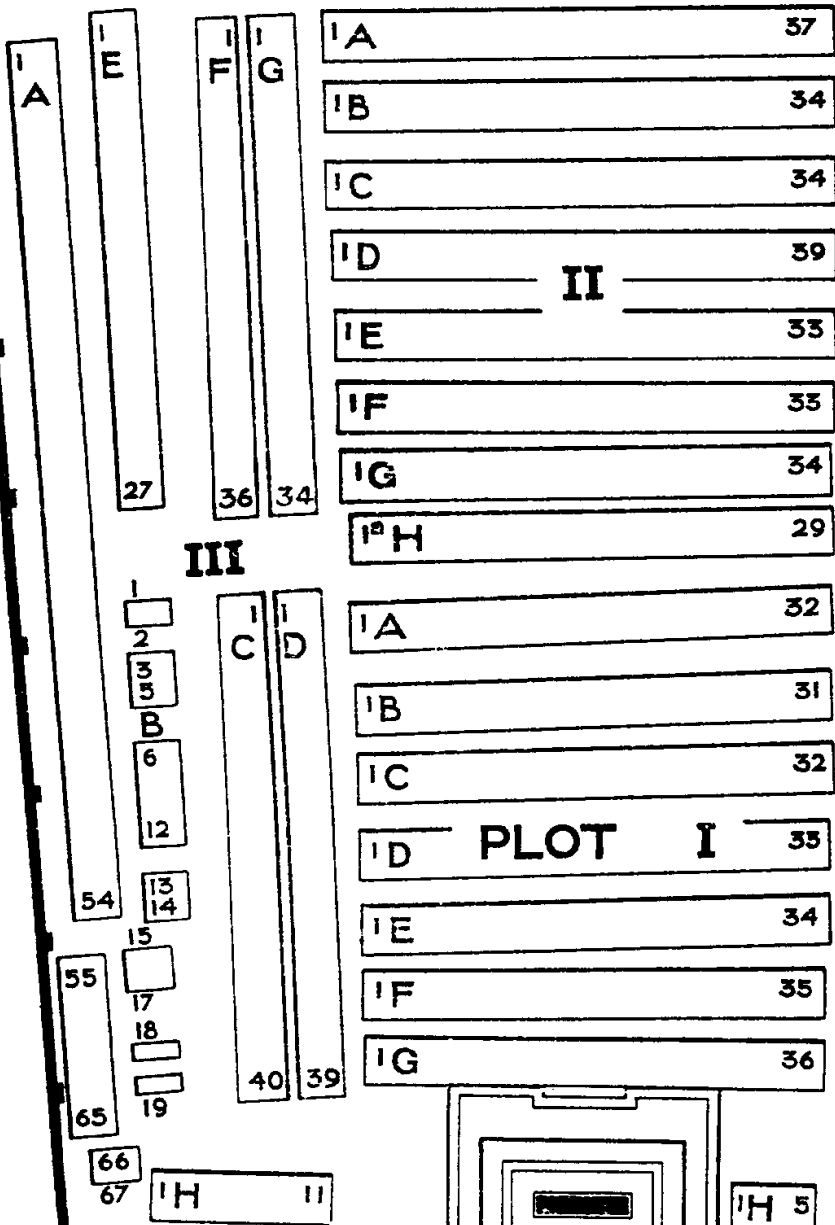

10 0
SCALE OF

50

100
FEET

1914 - 1918 PLOTS

1939 - 1945
PLOT 4

SIDE
ENTRANCE

HAZEBROUCK COMMUNAL CEMETERY