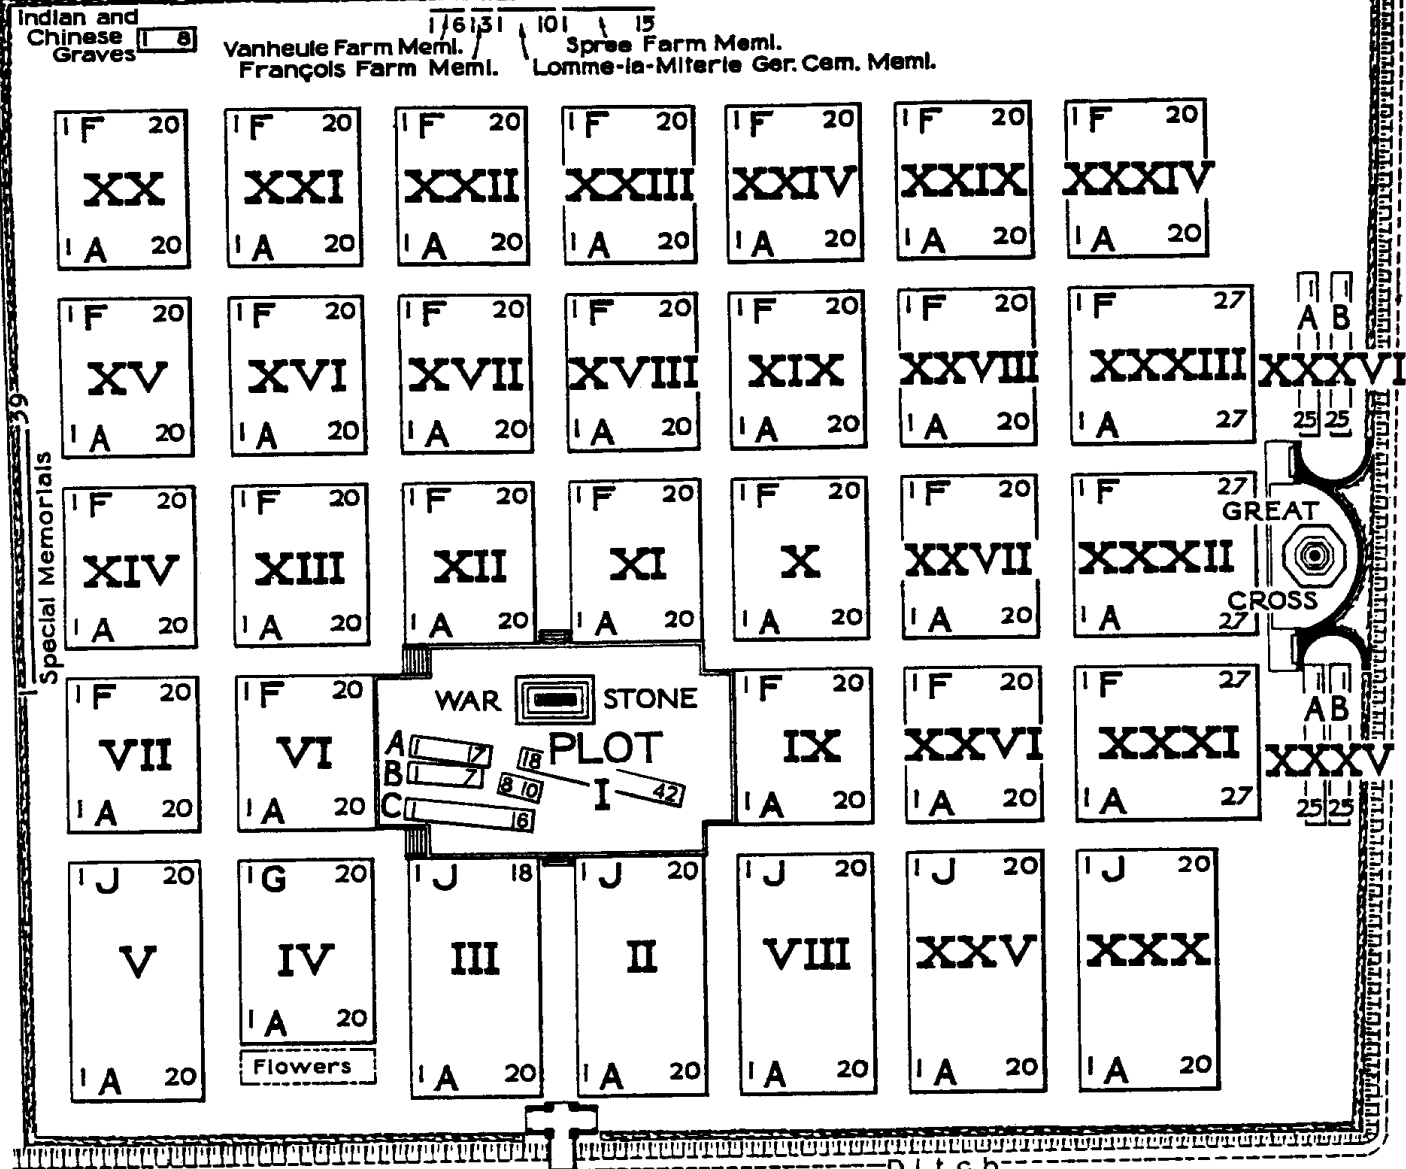

CEMETERY BOUNDARY

FROM YPRES STATION 2 1/4 MILES ENTRANCE

ROAD TO ST. JULIE

NEW IRISH FARM CEMETERY, ST. JEAN-LES-YPRES