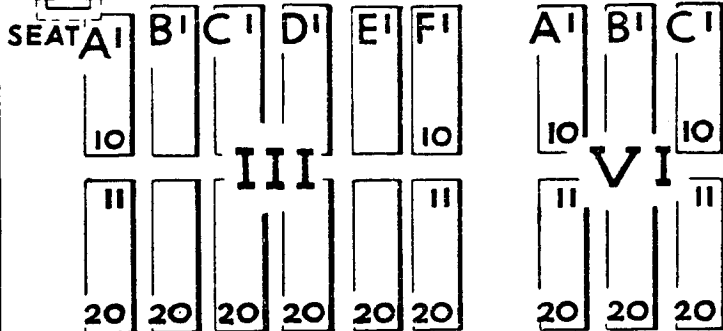

CEMETERY BOUNDARY

Special 1/2 Memorials

Grave C.A.4. Thélus Memorial

Bumble Trench Cem. Memorial

Grave C.C.4. Neuville-St. Vaast Memorial

ENTRANCE

1/4 MILES TO
FARBUS STA.

R O A D

700 YDS. TO
THELUS

SCALE OF BOIS-CARRE BRITISH CEMETERY, THELUS.