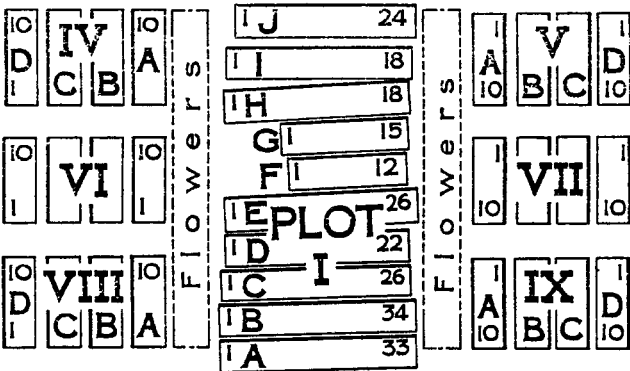

CEMETERY

BOUNDARY

Divion Road Cem. N^o 1. Memorial

GREAT CROSS

WAR STONE

Special 13 Memorials

ENTRANCE

TO BEAUCOURT-HAMEL STA. 2 MILES

TO ROAD 350 YARDS AND TO THIEPVAL 3/4 MILES

SCALE OF FEET

MILL ROAD CEMETERY, THIEPVAL.