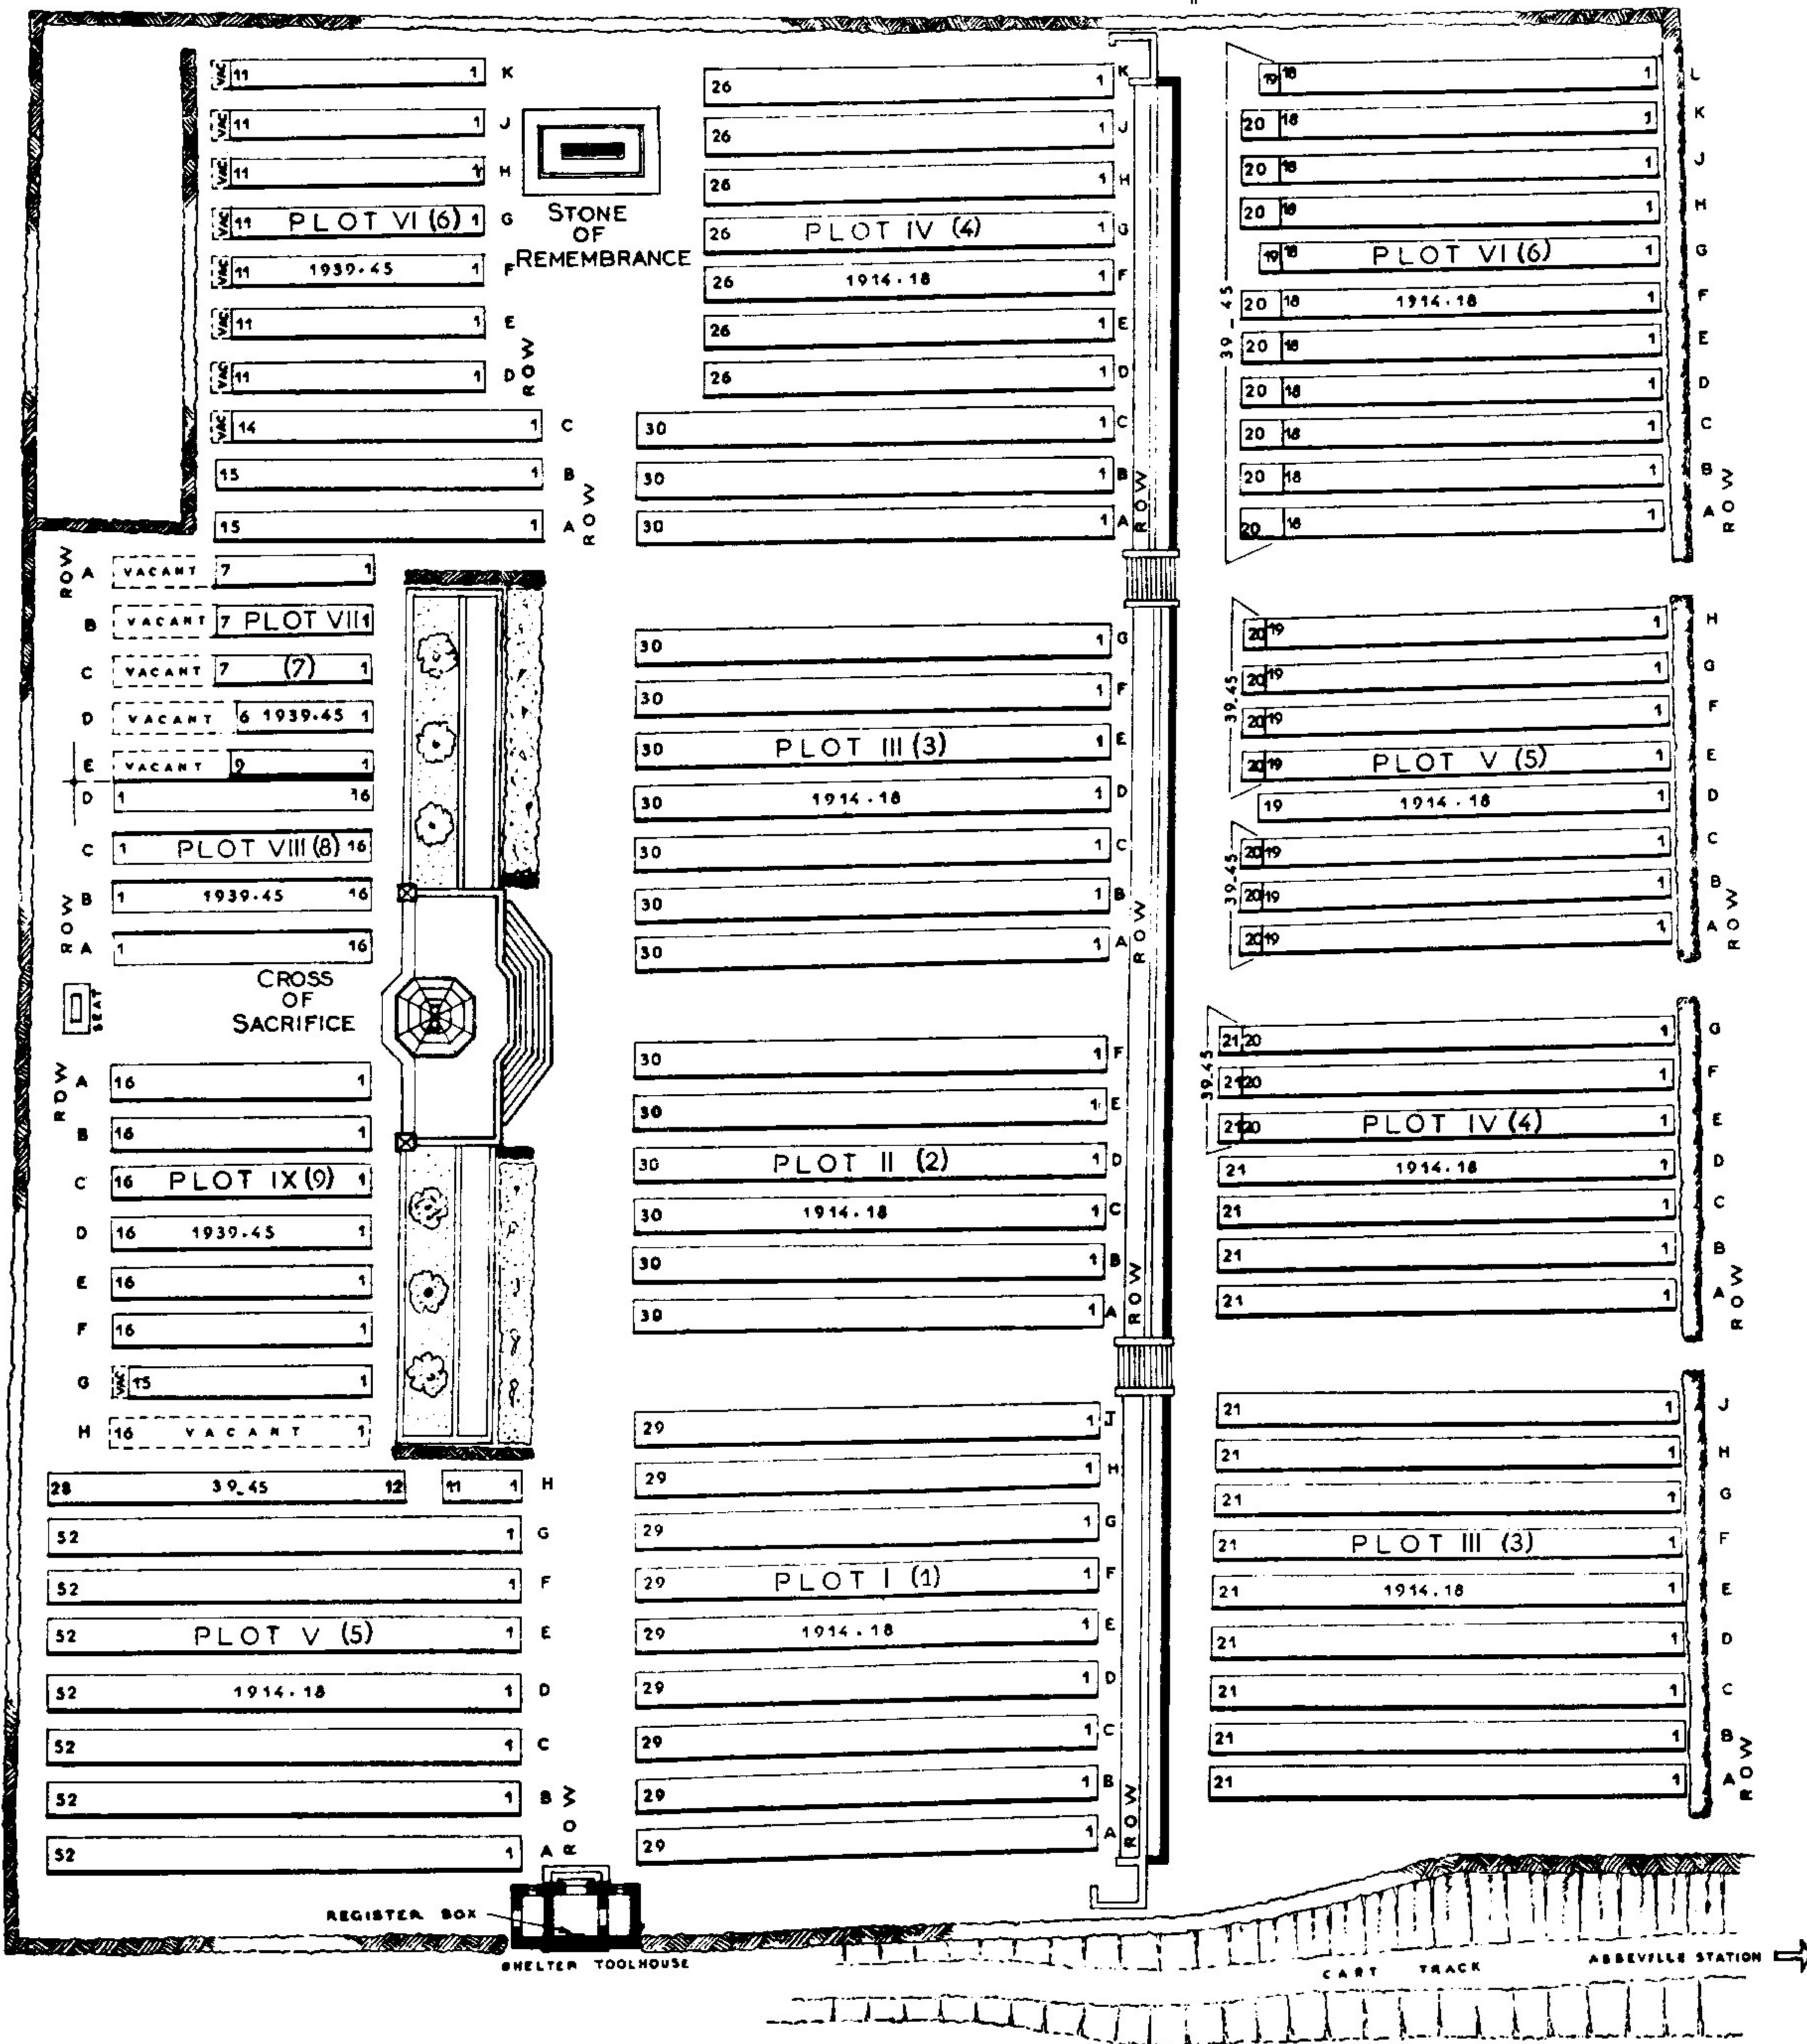

COMMUNAL CEMETERY
 (PLOTS I and II are 200 metres south)
 See plan attached to ABBEVILLE
 COMMUNAL CEMETERY

EXTENSION

COMMUNAL CEMETERY (PLOTS III to VI)

ABBEVILLE COMMUNAL CEMETERY AND EXTENSION

Plots 1 to IX on the left of the plan form the Extension.

Plots III to VI on the right of the plan are in the Communal Cemetery.