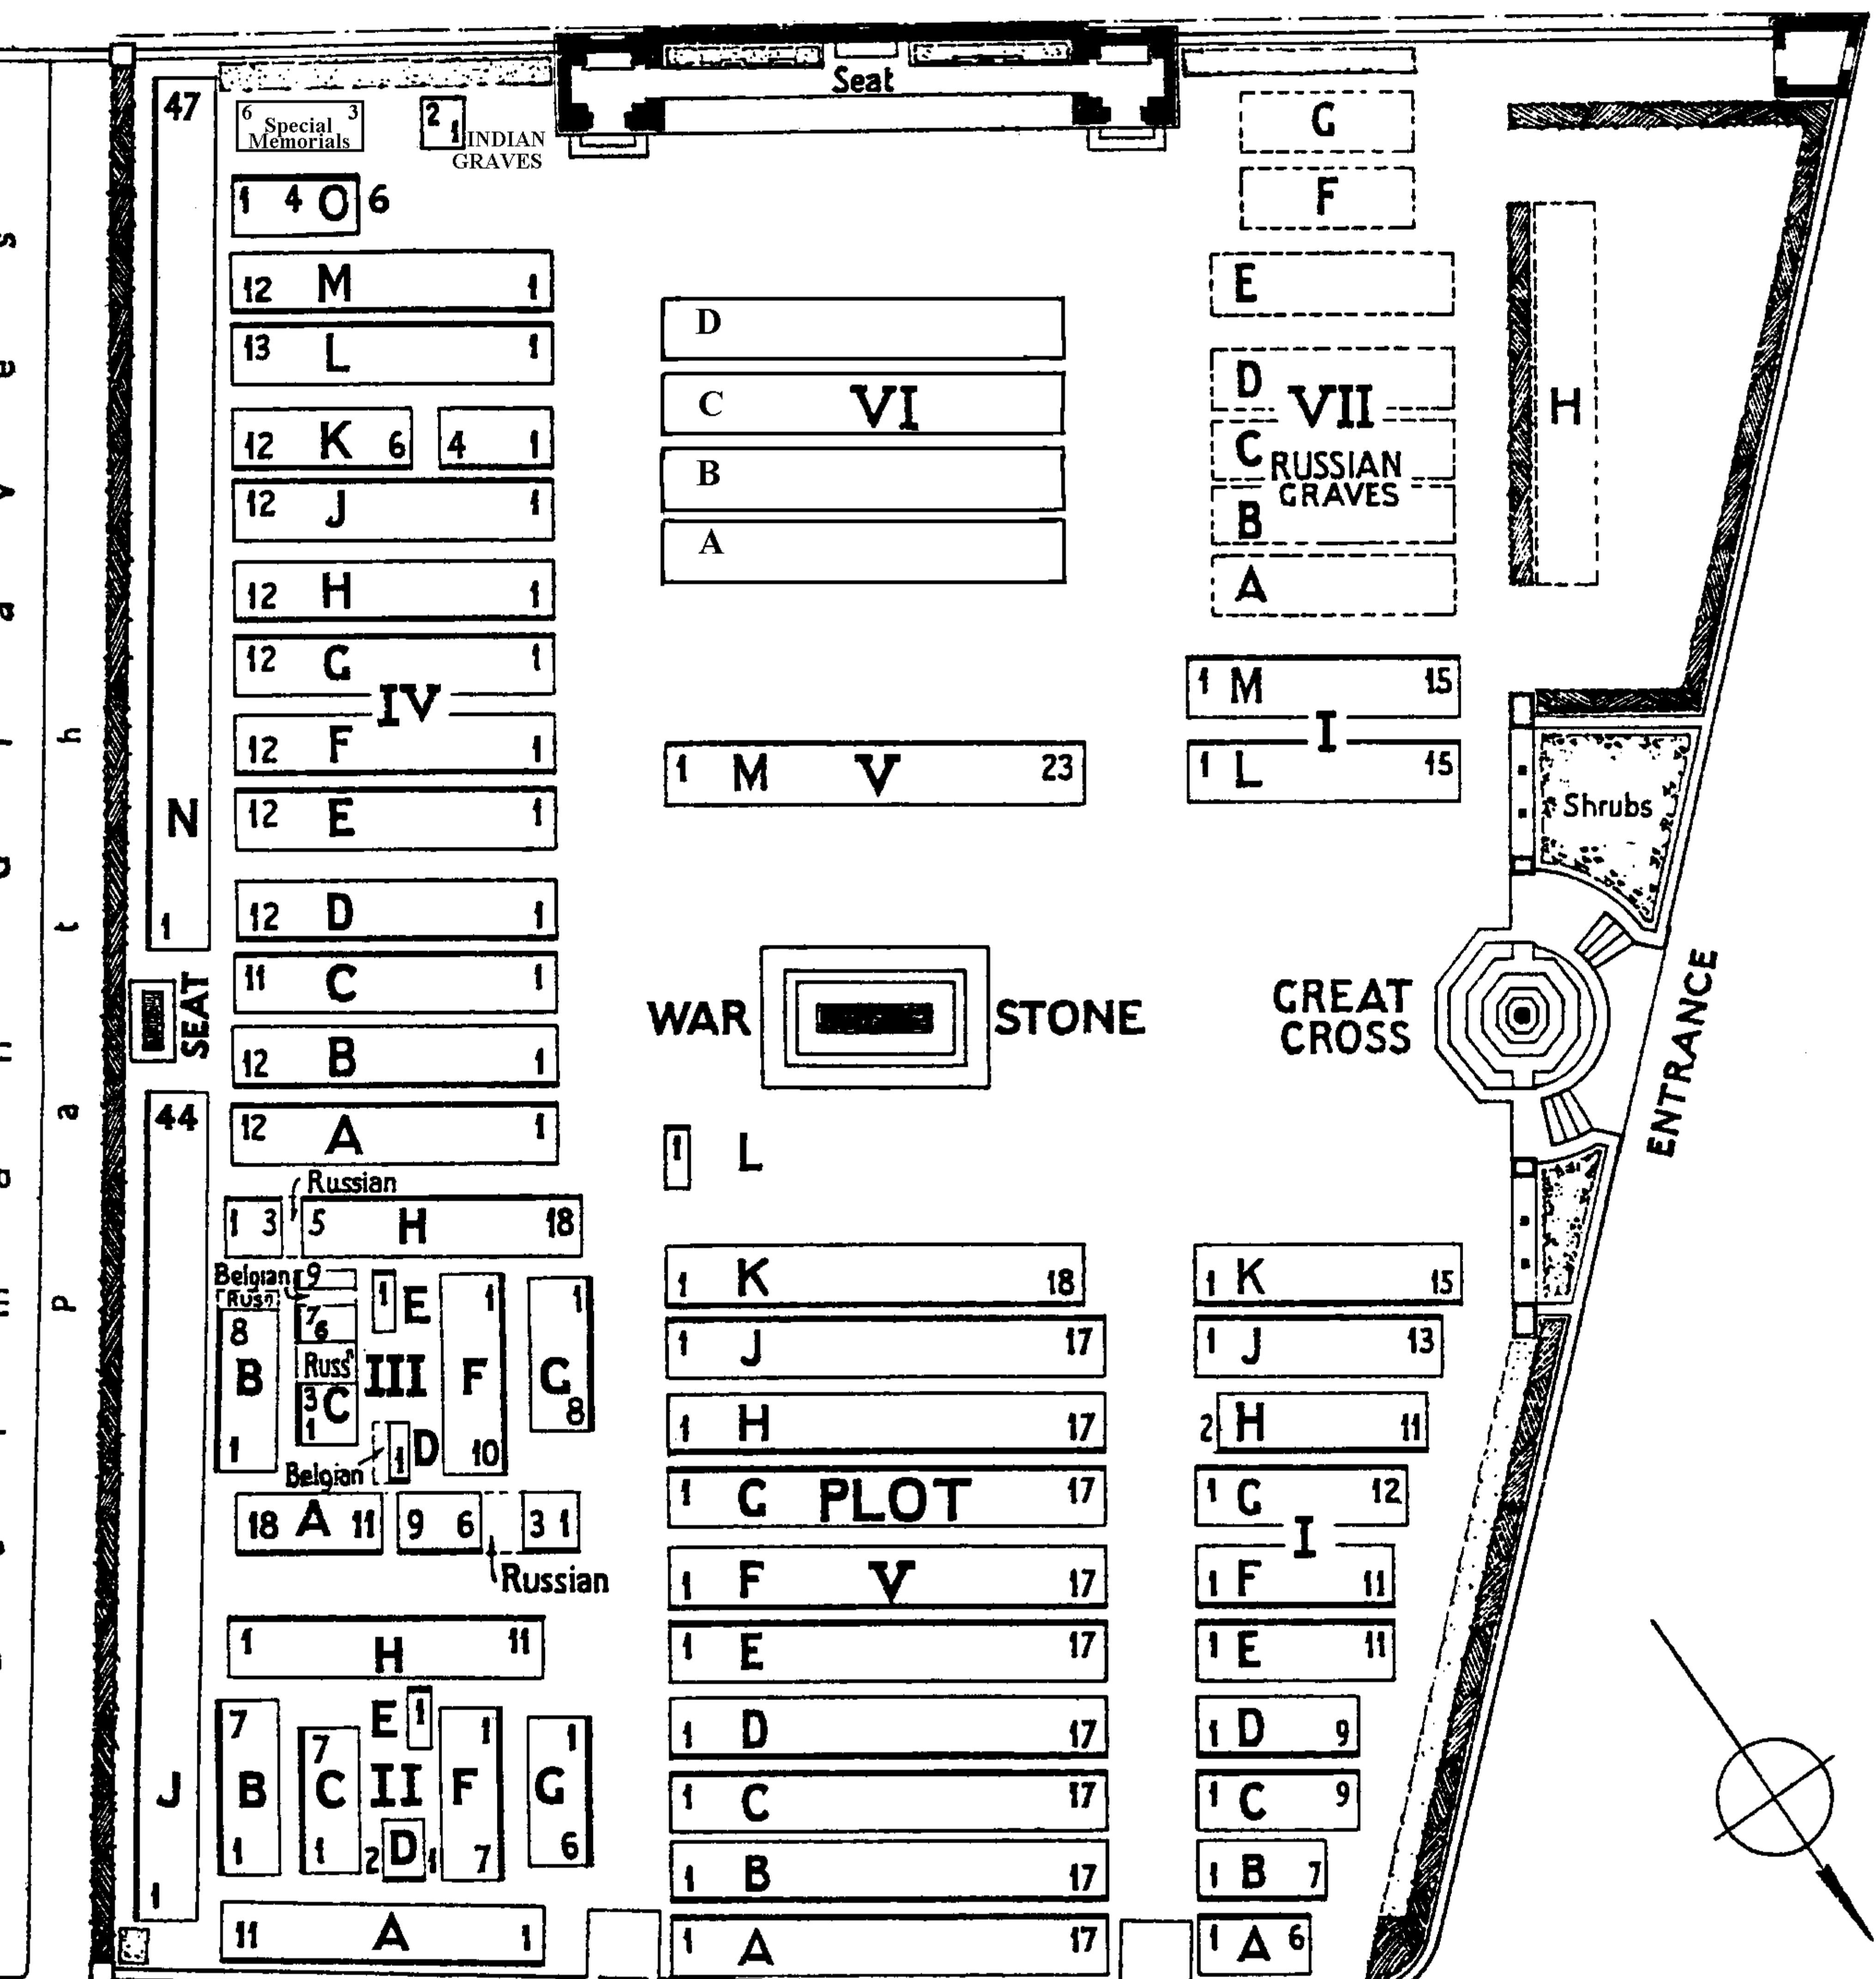

C e r m a n P a t h G r a v e s

FROM COMMUNAL CEMETERY ENTRANCE

ENTRANCE

ENTRANCE

P a t h

10 0 20 40 60 80 100 120 140
SCALE OF FEET

TOURNAI COMMUNAL CEMETERY ALLIED EXTENSION