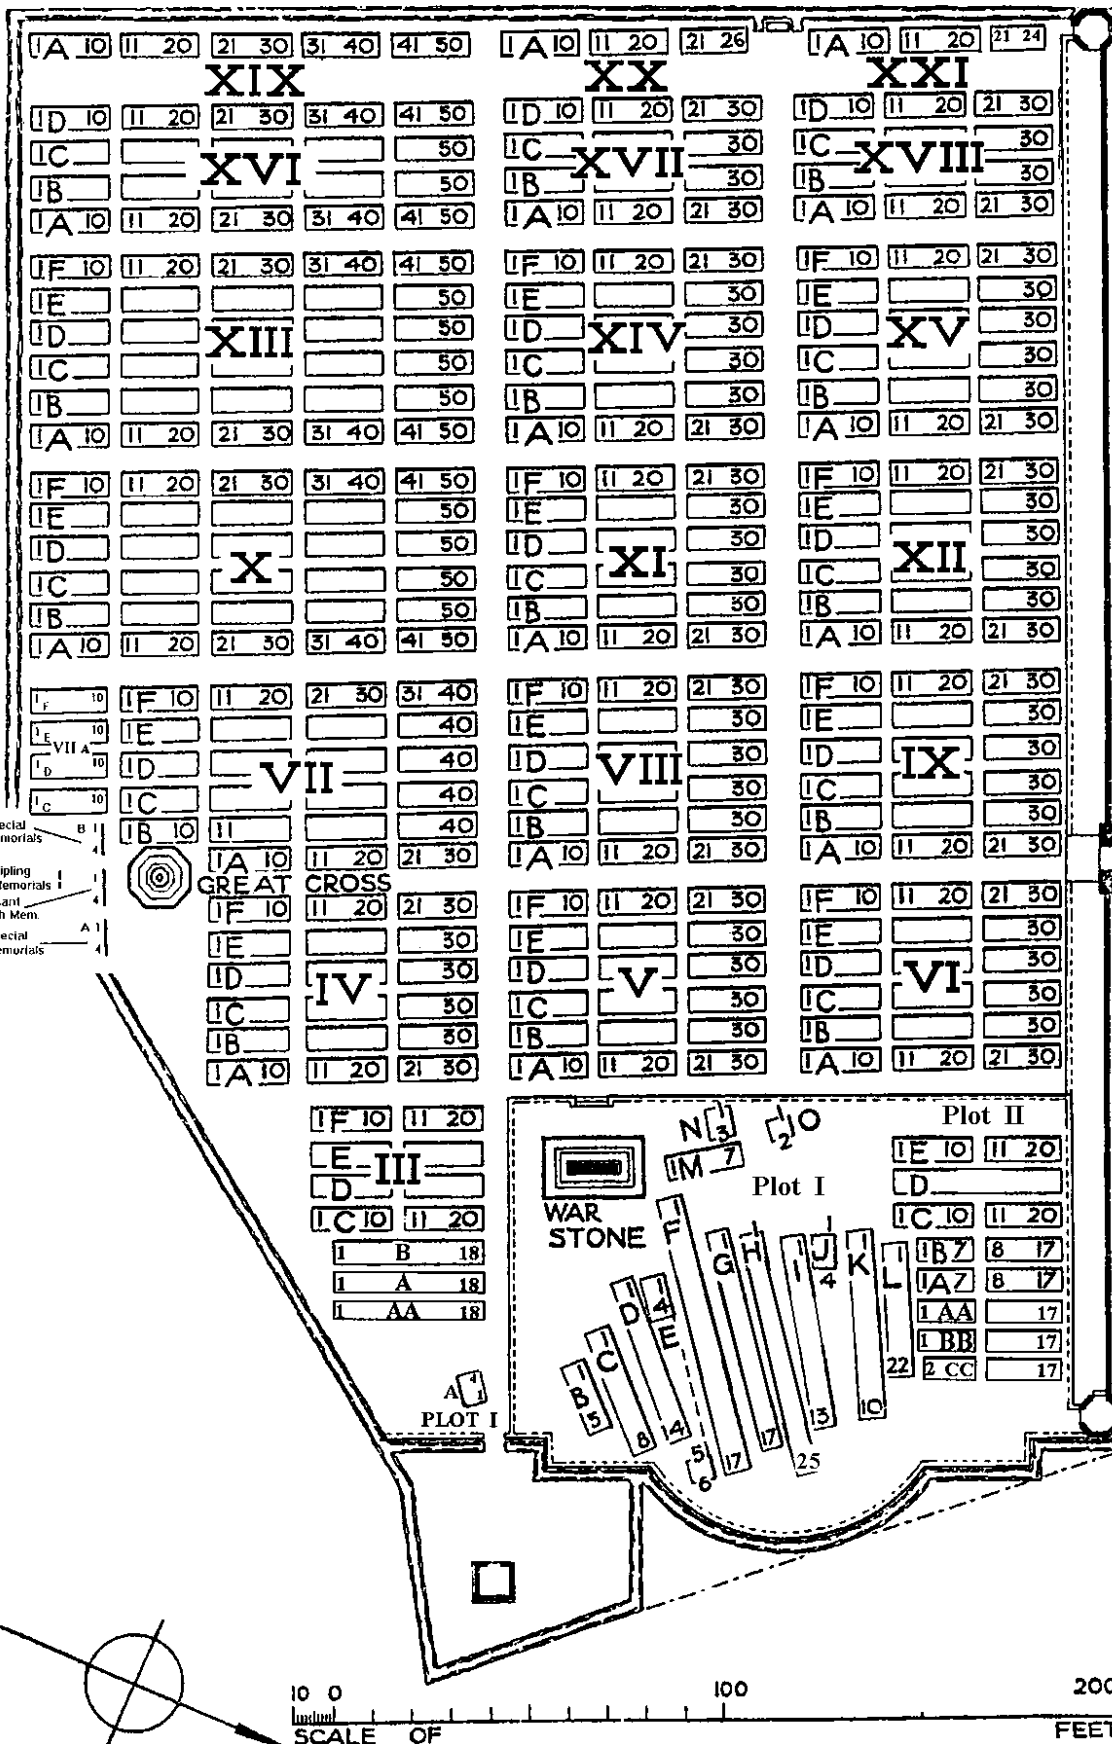

3 MILES FROM BOESINGHE

R O A D

ENTRANCE

1/4 MILES TO LANGEMARCK STA.

CEMENT HOUSE CEMETERY, LANGEMARCK