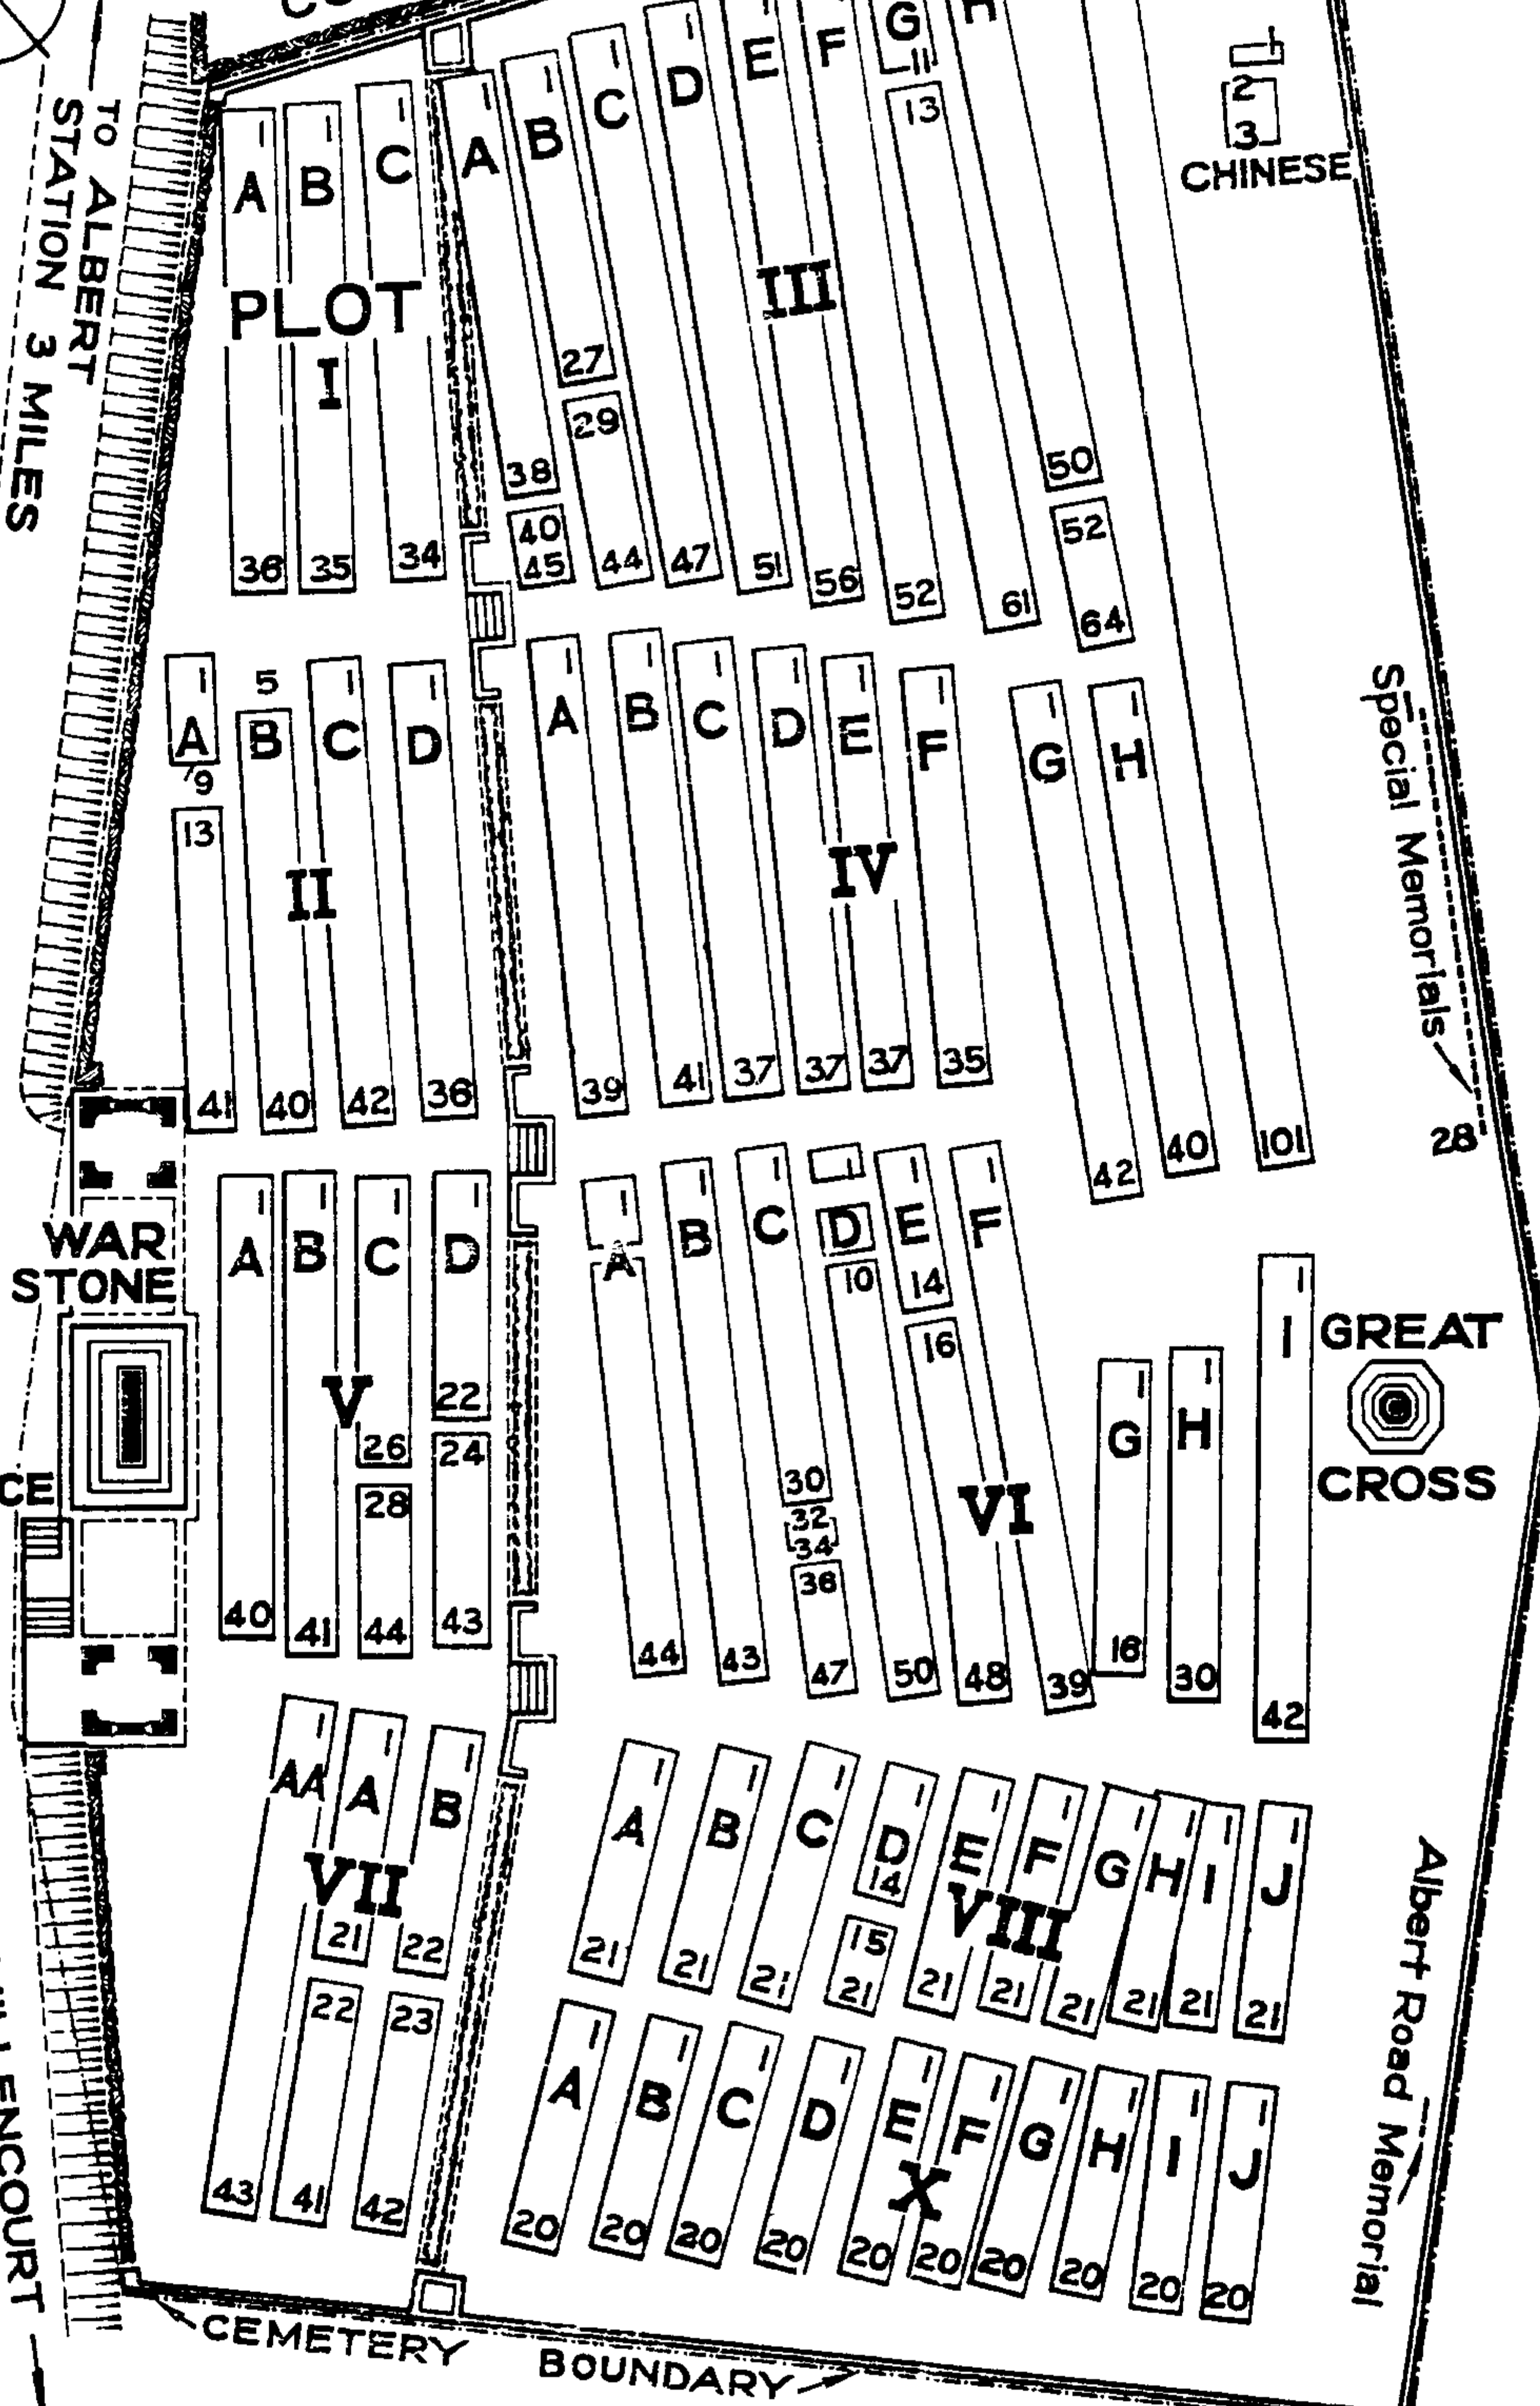

10 0 60  
SCALE OF FEET

# COMMUNAL CEMETERY

TO ALBERT STATION 3 MILES  
ROAD  
ENTRANCE  
WAR STONE  
TO MILLENCOURT

DERNANCOURT COMMUNAL CEMETERY EXTENSION