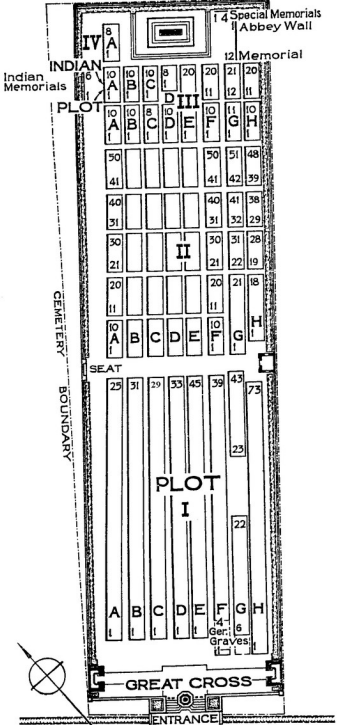

WAR STONE

FROM FLEURBAIX 1 7/8 MILES  
 BAC-ST MAUR STATION 4 MILES  
 TO FROMELLES STATION 2 7/8 MILES  
 R O A D  
 10 0 50 100 150  
 SCALE OF FEET

RUE-DAVID MILITARY CEMETERY  
 FLEURBAIX