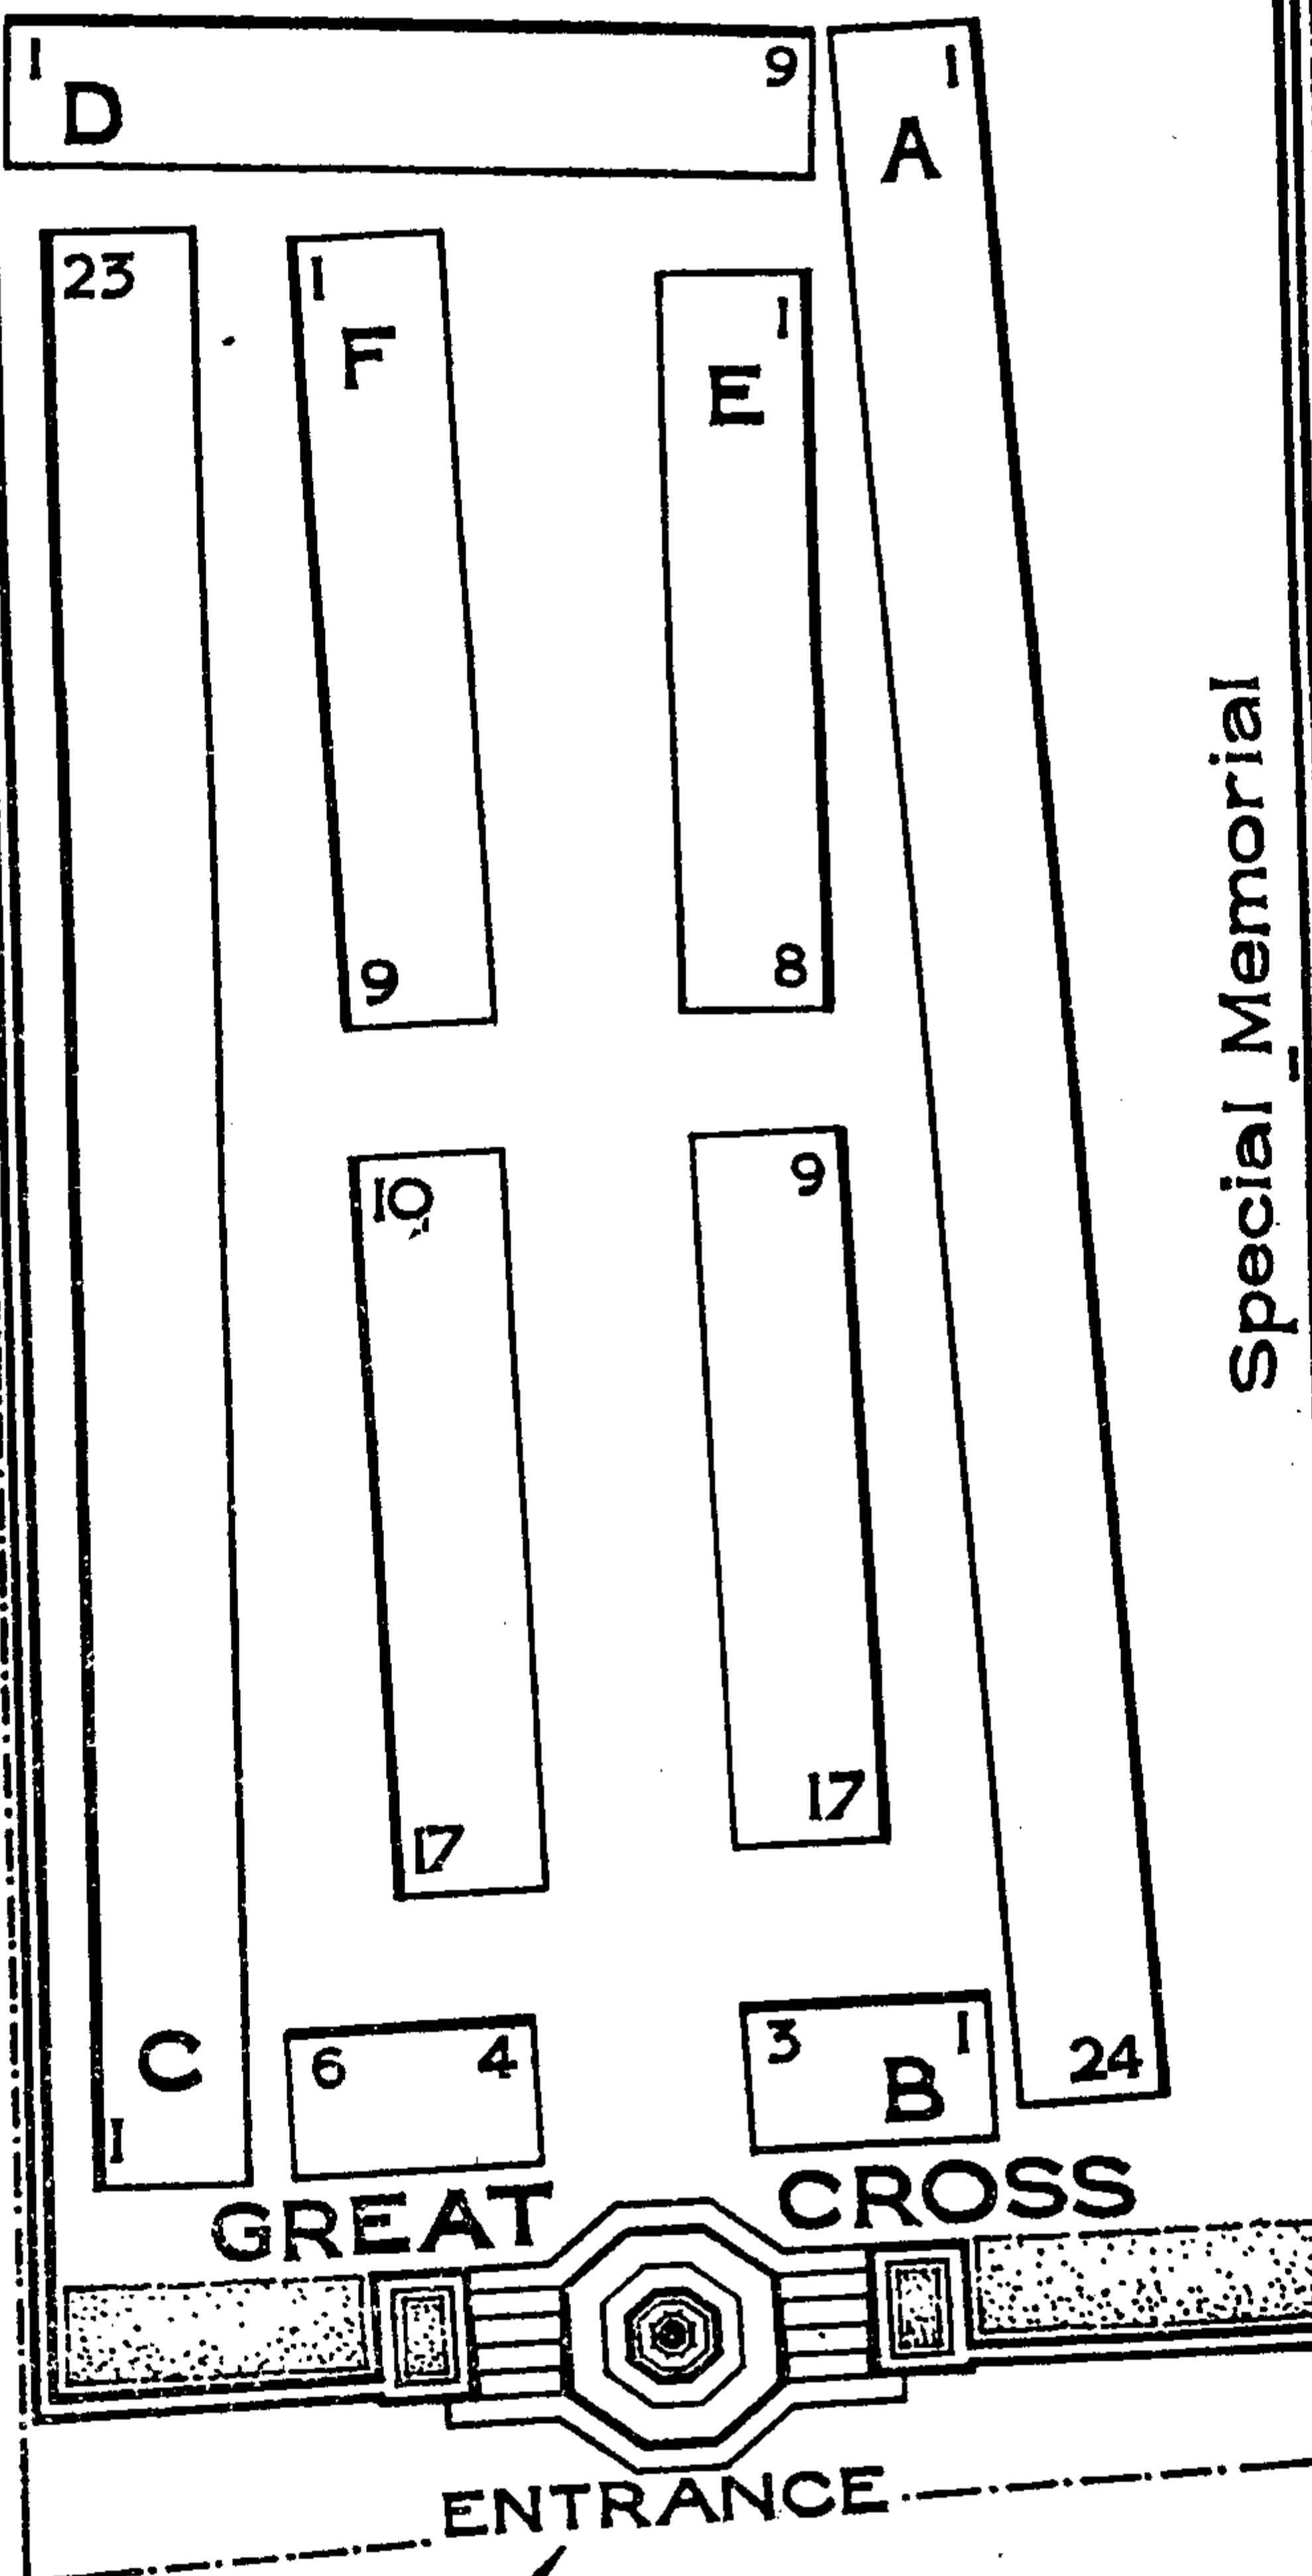

CEMETERY BOUNDARY

C H U R C H Y A R D

TO HANNESCAMP
 TO FONCQUEVILLERS
 1/2 MILES
 TO MIRAUMONT
 STATION 7 3/4 MILES

HANNESCAMP'S NEW MILITARY CEMETERY.