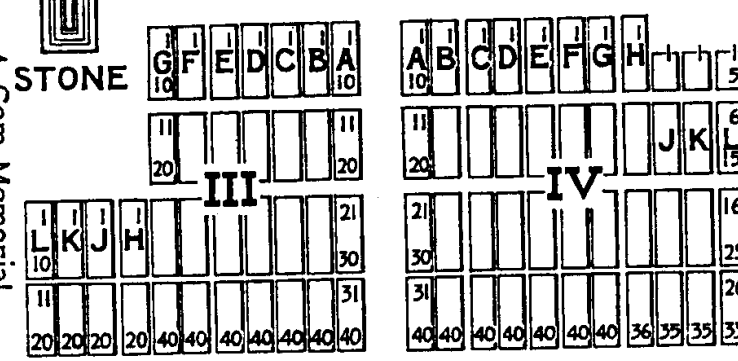

GREAT CROSS

Hexham Road 15 - 1 Cem. Memorial

Special Memorials 55

CEMETERY BOUNDARY

LIGHT RAILWAY

FROM BAPAUME STATION 3 MILES TO ALBERT STATION 9 MILES

ROAD

WARLENCOURT BRITISH CEMETERY