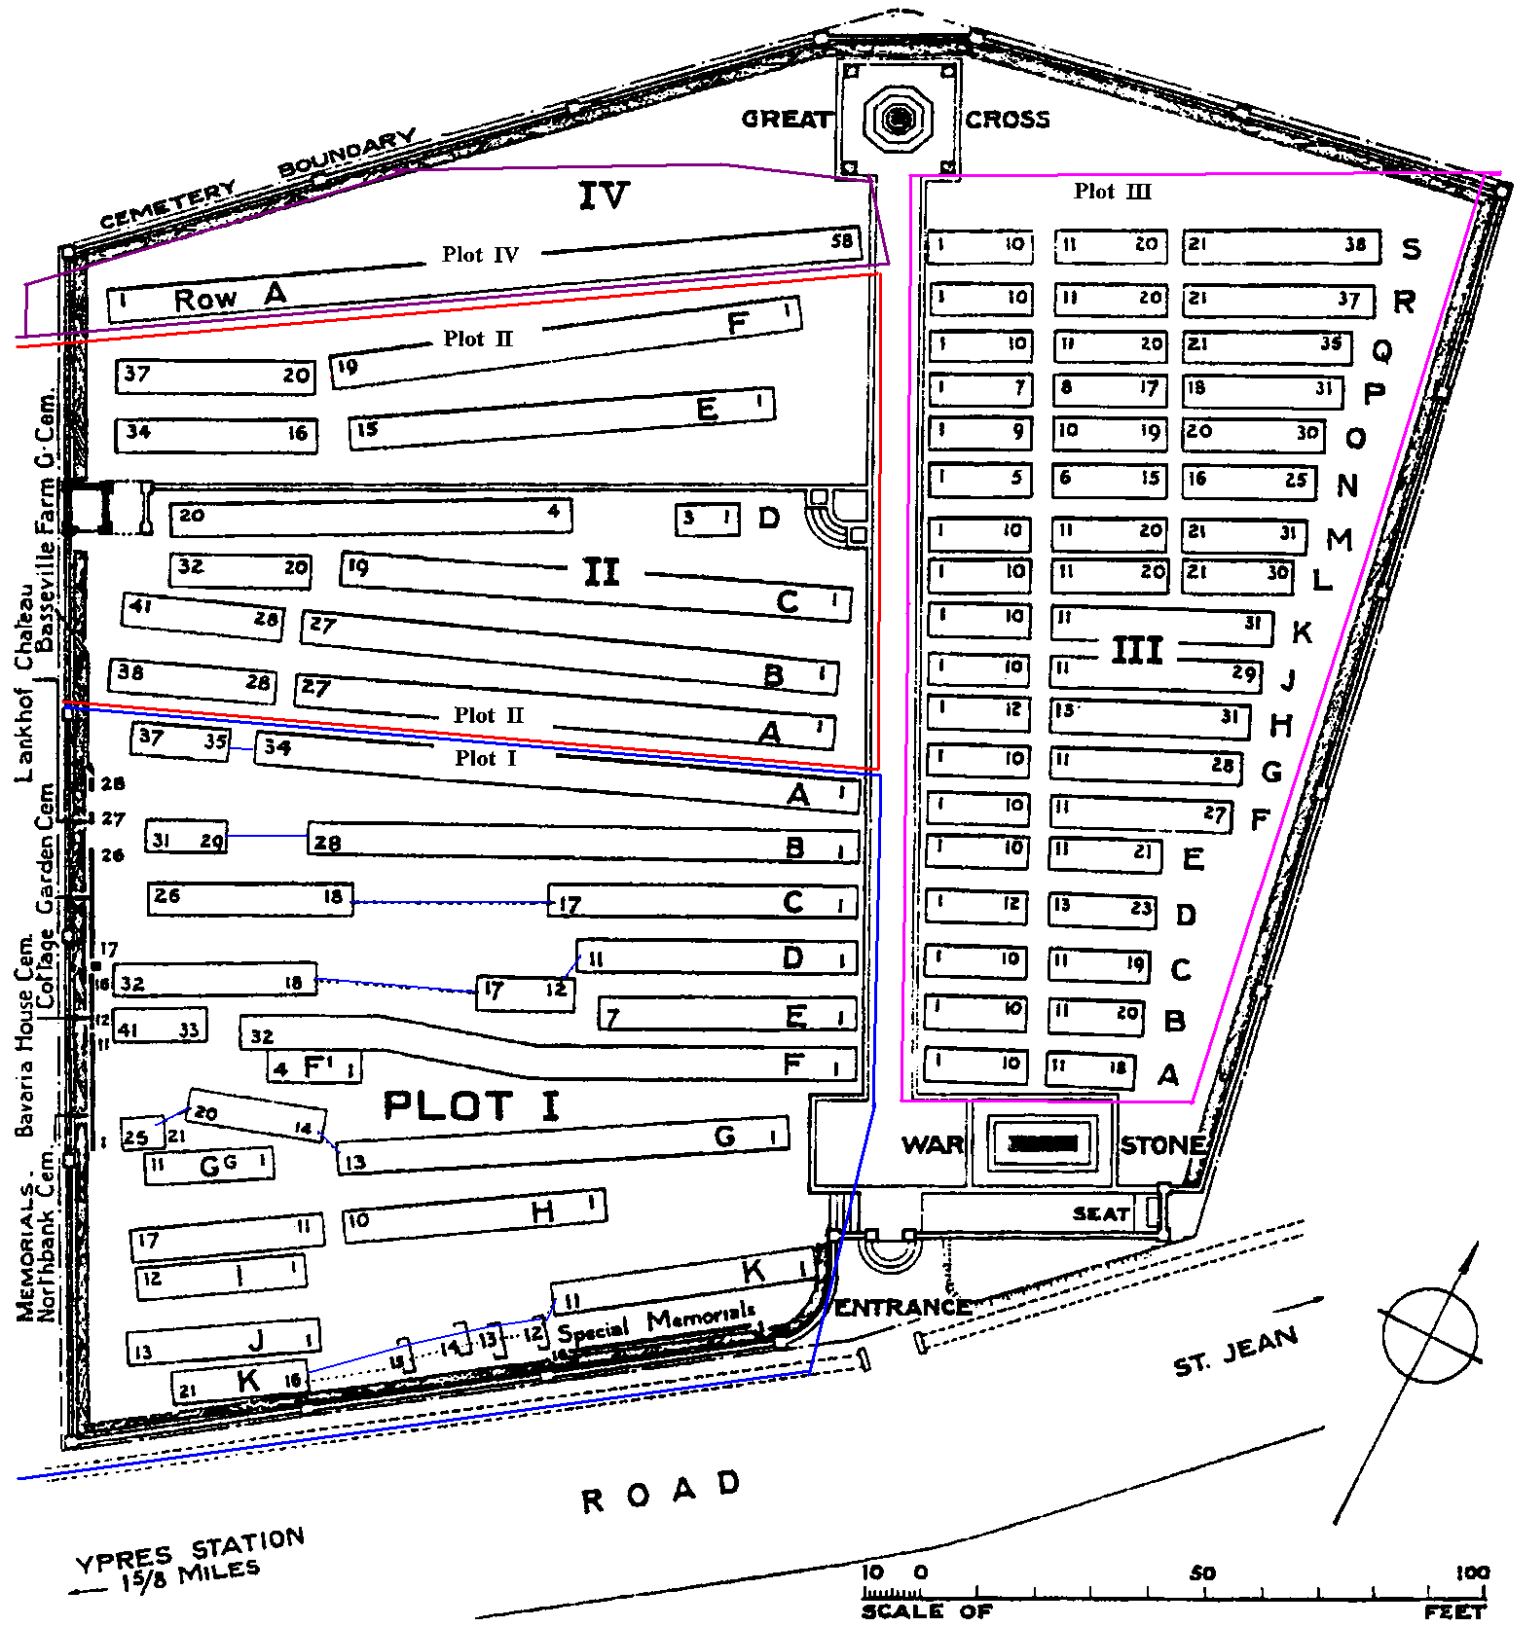

Plot Key

WHITE HOUSE CEMETERY, ST. JEAN-LES-YPRES