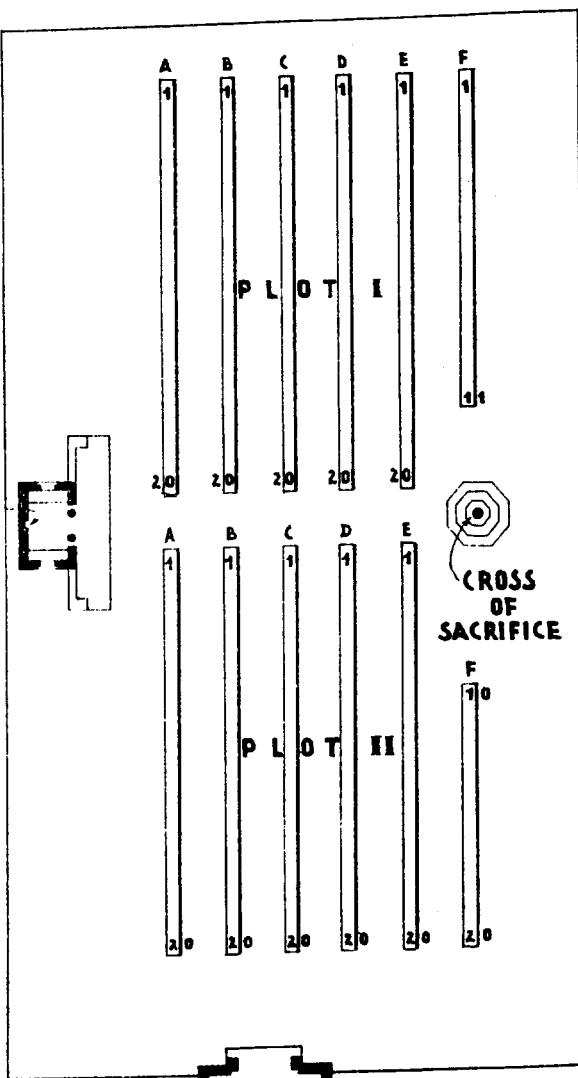

N

REGISTER BOX

CROSS OF SACRIFICE

← 44.5 KMS TO HASSELT

16.5 KMS TO EINDHOVEN →

V A L K E N S W A A R D W A R C E M E T E R Y