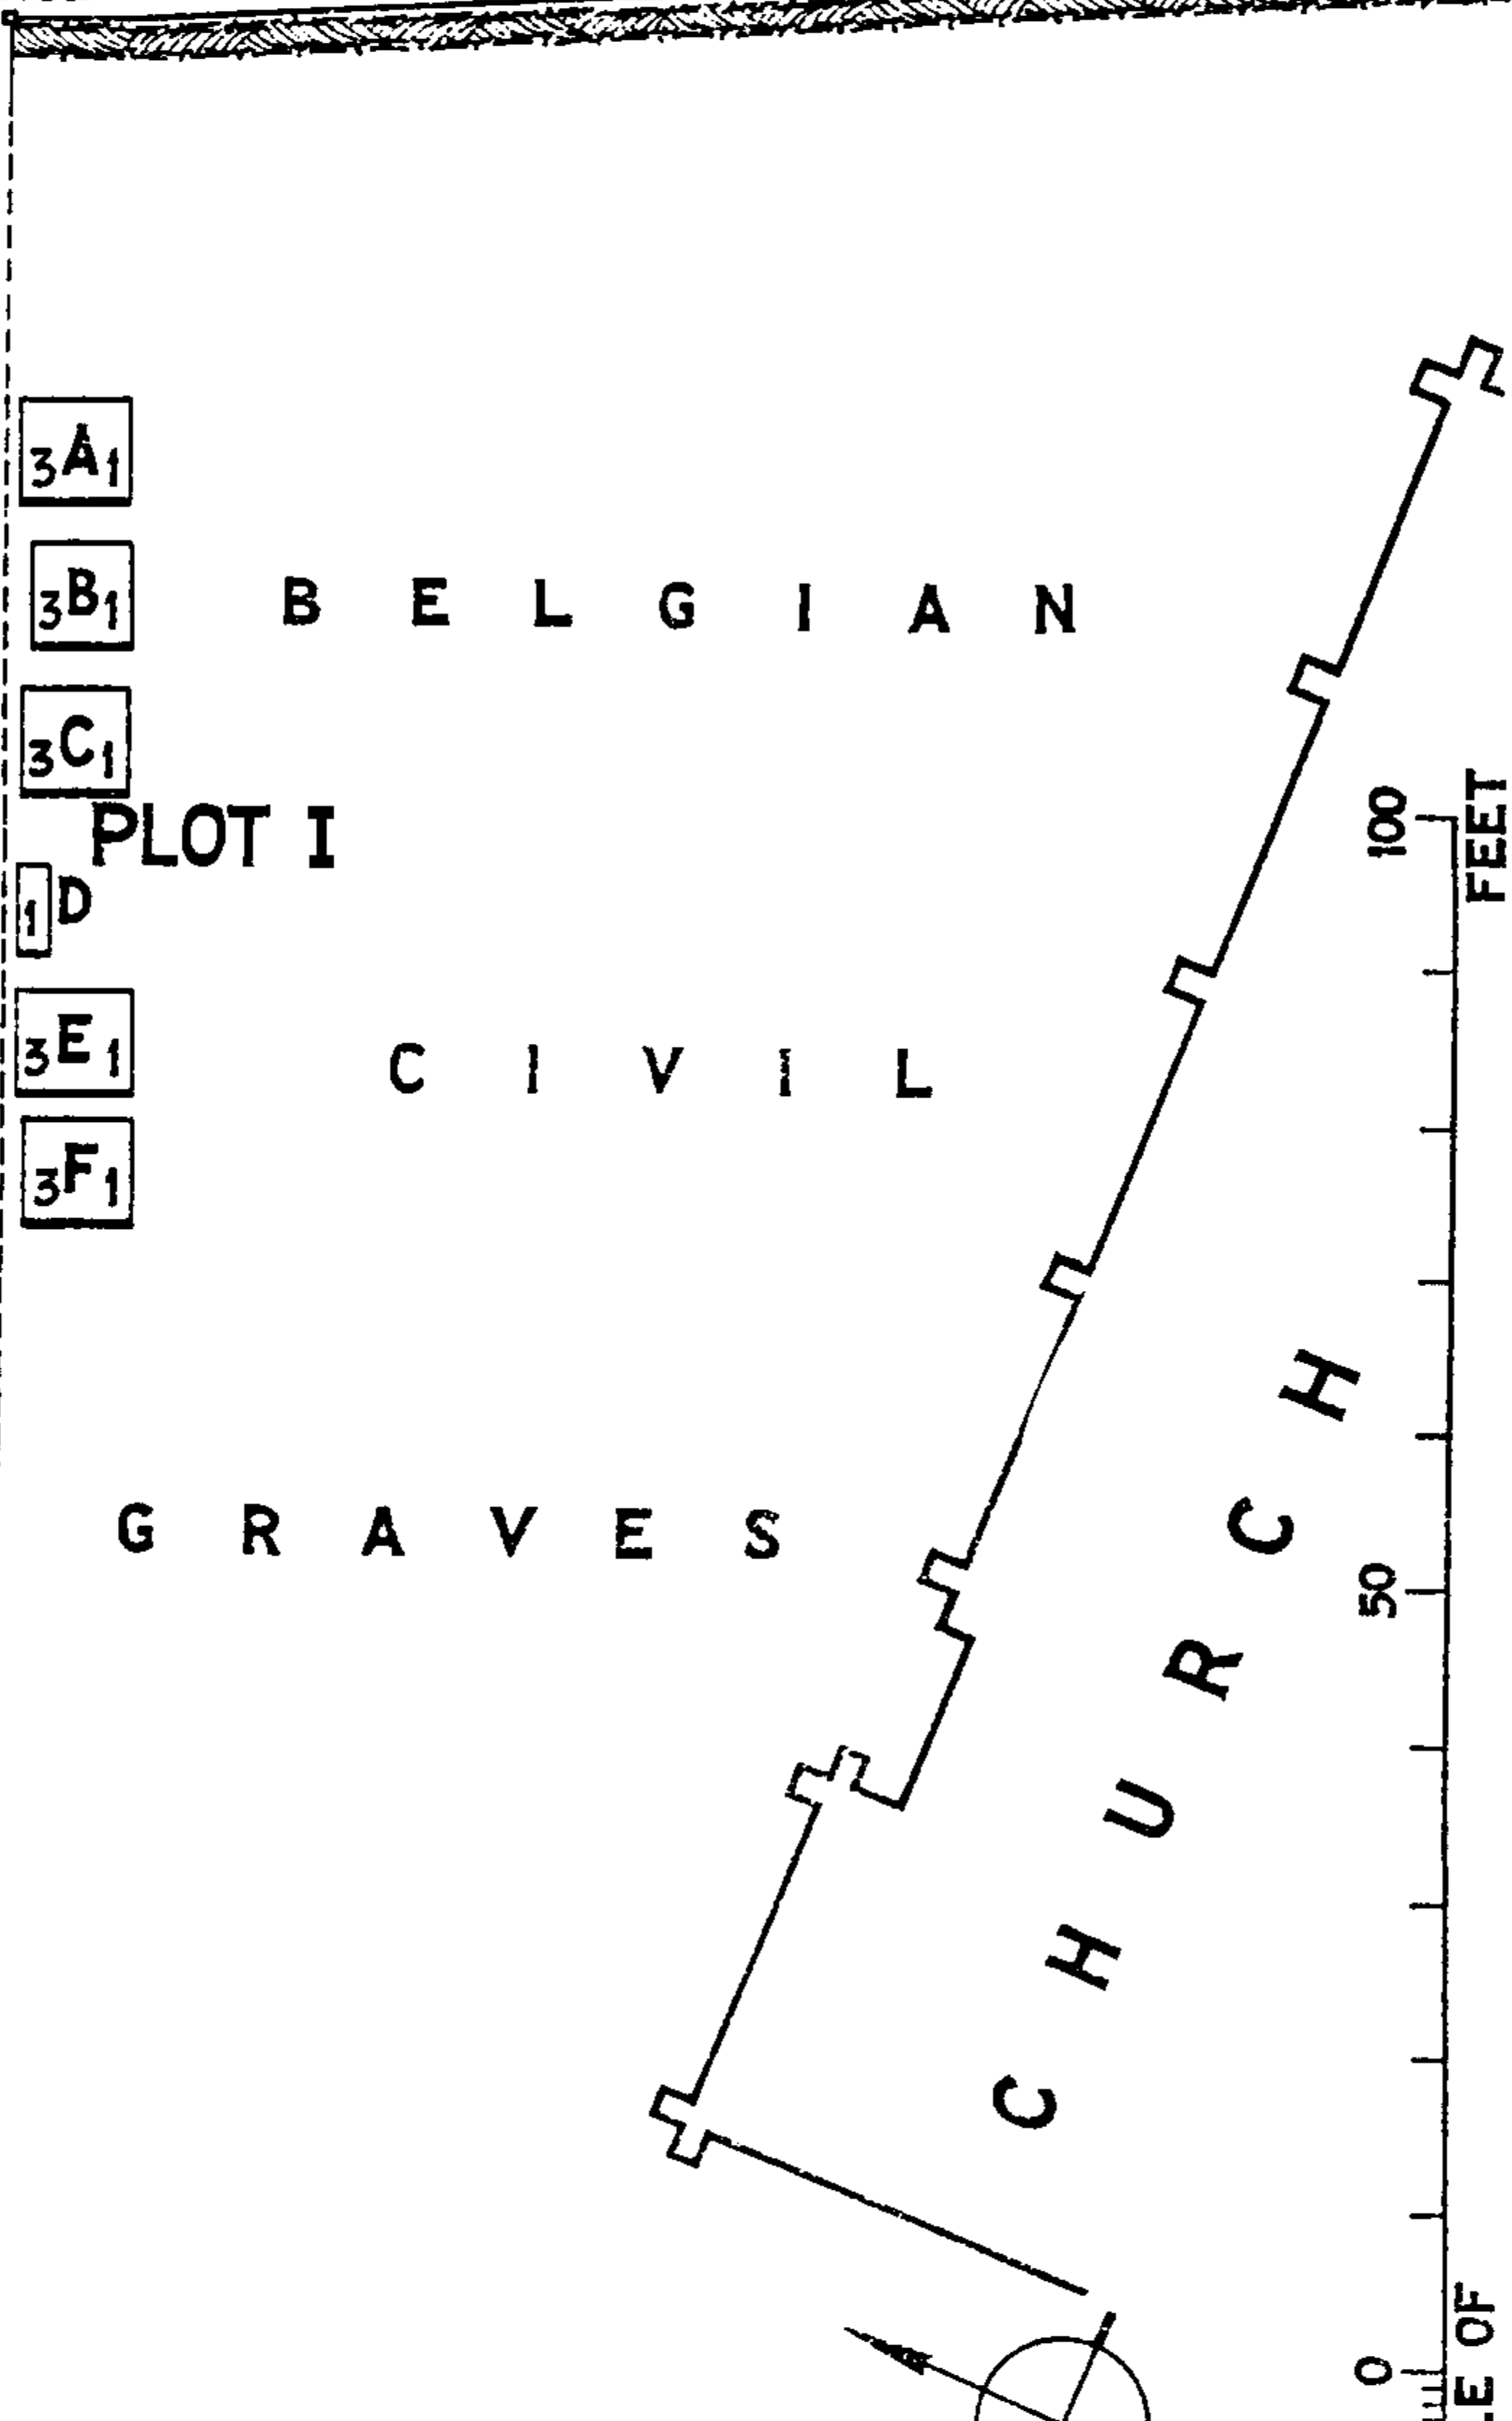

P A T H

TO CHURCH ENTRANCE AND
WESTOUTRE-LOCRE ROAD

ENTRANCE

P A T H

SCALE OF
100
50
0
FEET

FROM POPERINGHE
STATION 4 1/2 MILES

R O A D

TO BAILLEUL STATION
5 1/4 MILES

WESTOUTER CHURCHYARD AND EXTENSION