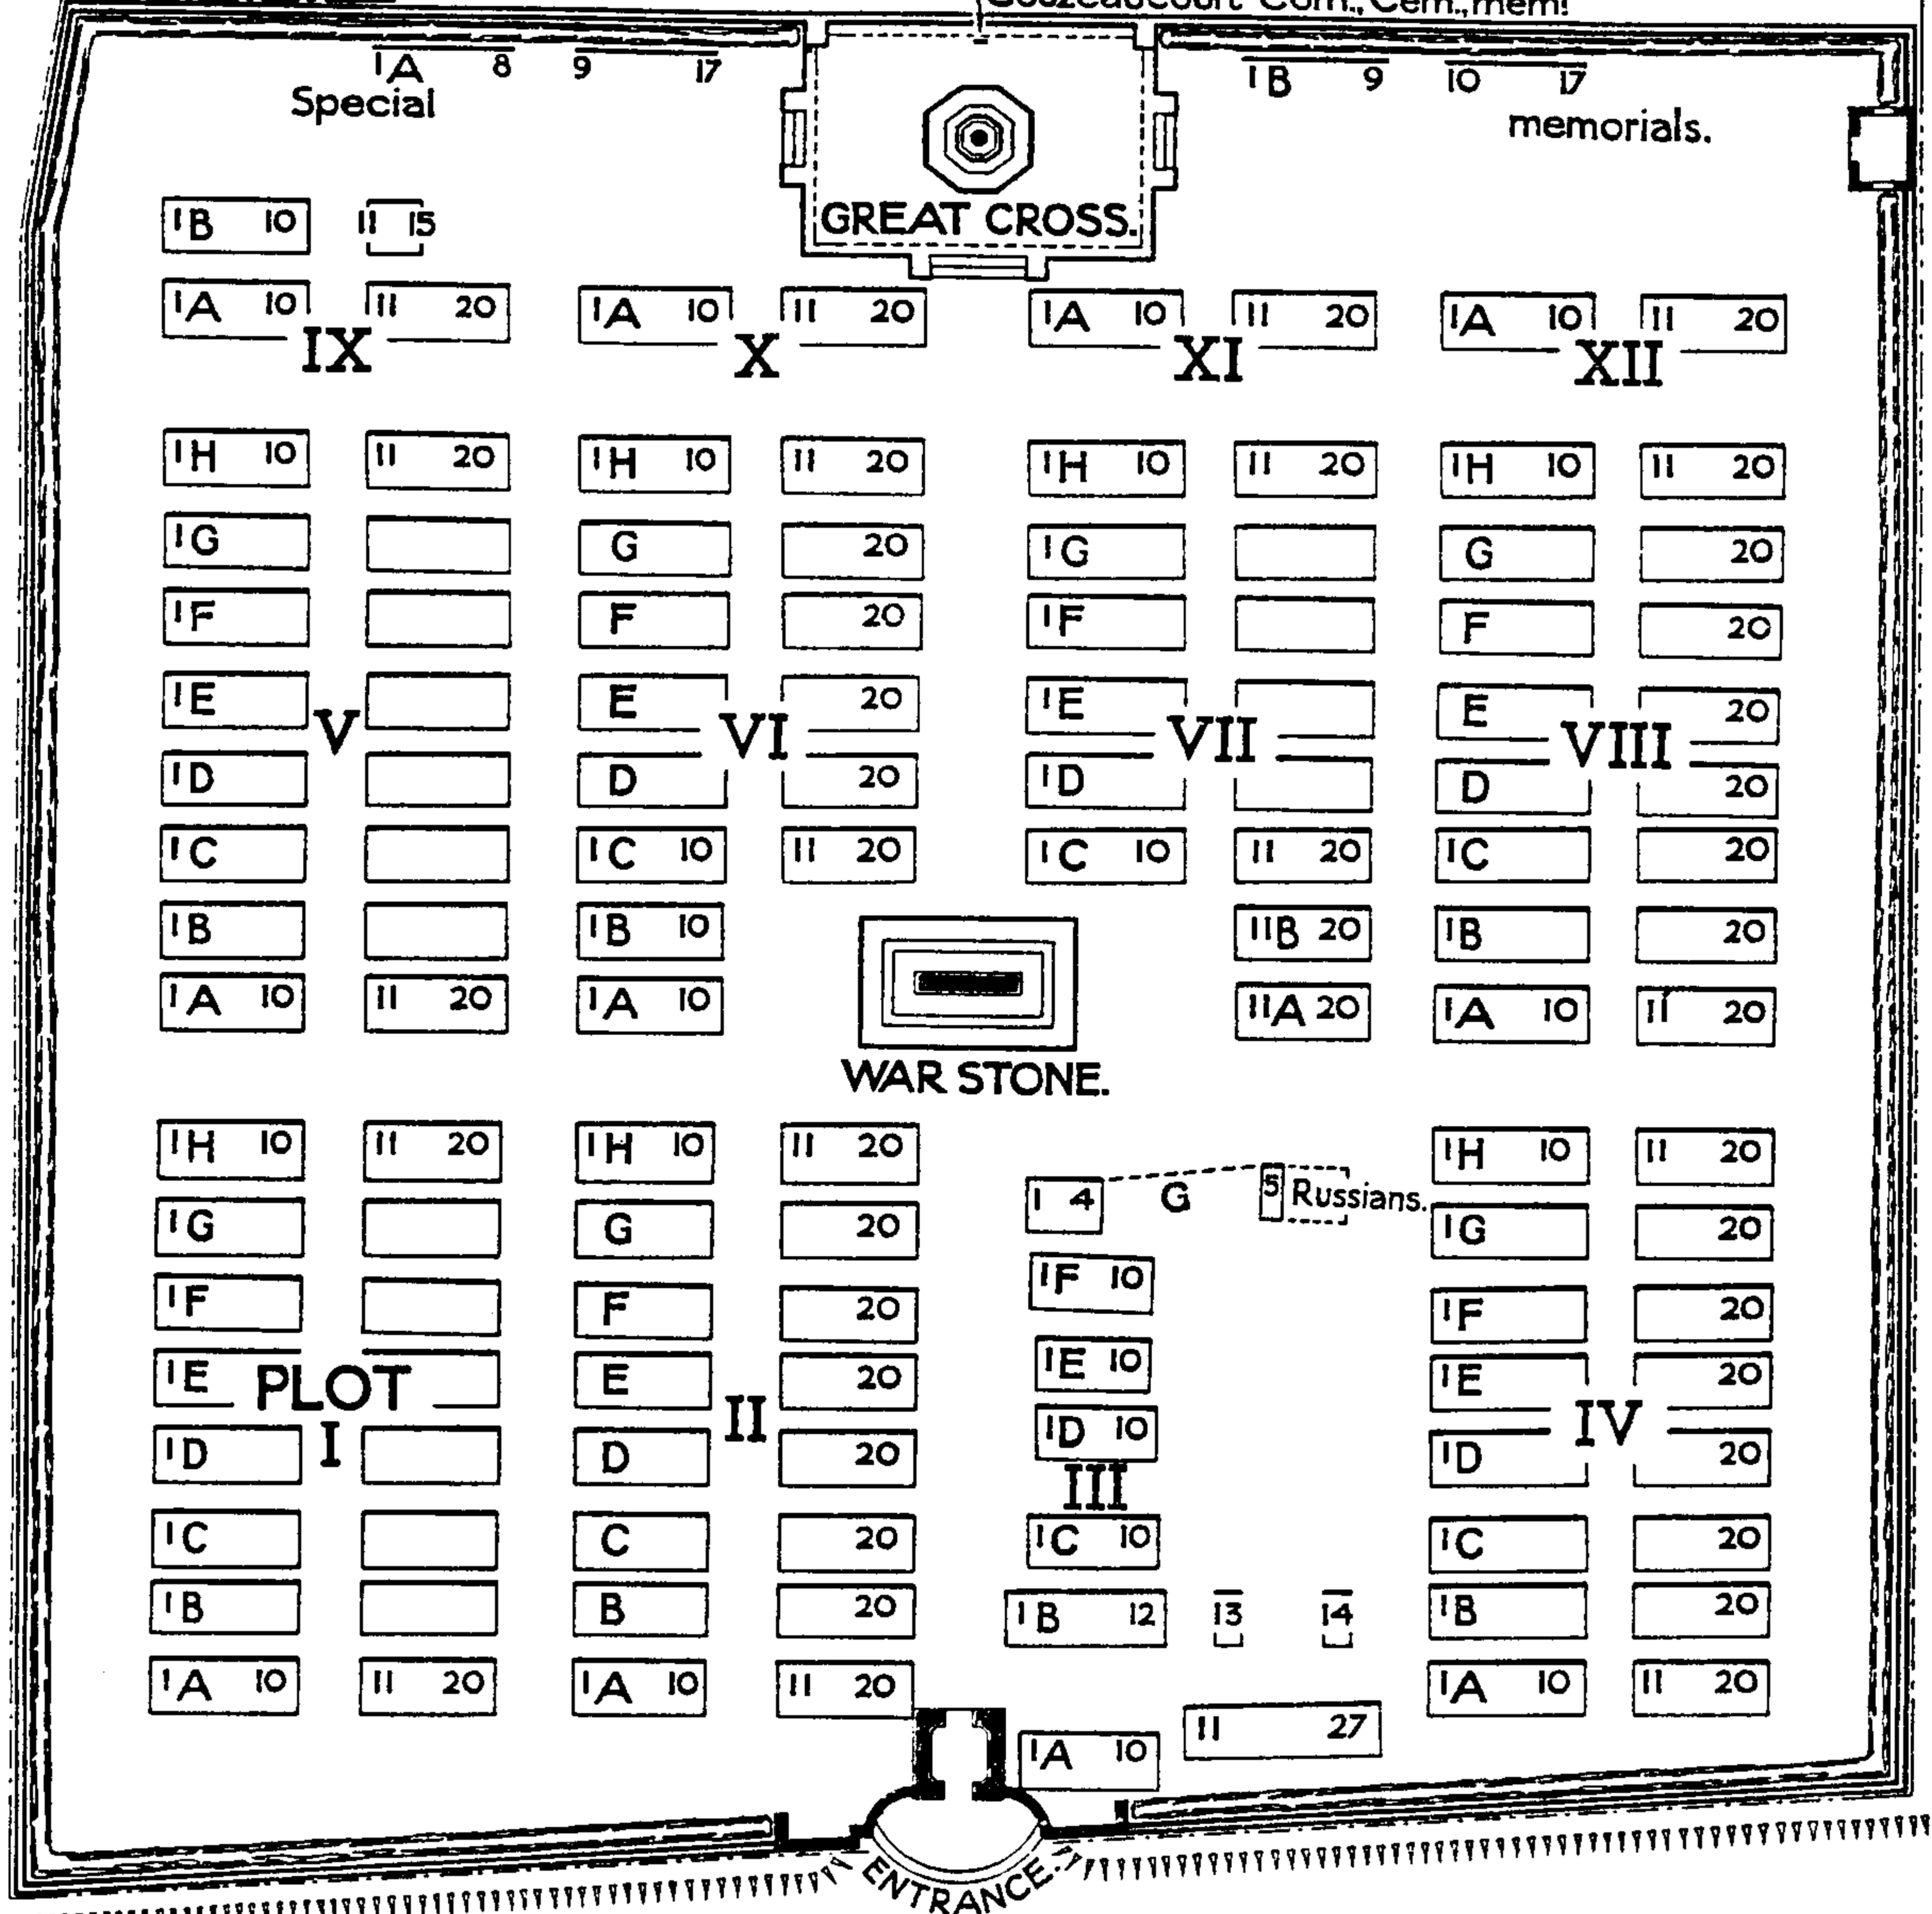

CEMETERY BOUNDARY.

(Gouzeaucourt Com., Cem., mem!)

2000 YARDS FROM  
GOUZEAUCOURT STAN

R O A D

GOUZEAUCOURT NEW BRITISH CEMETERY.