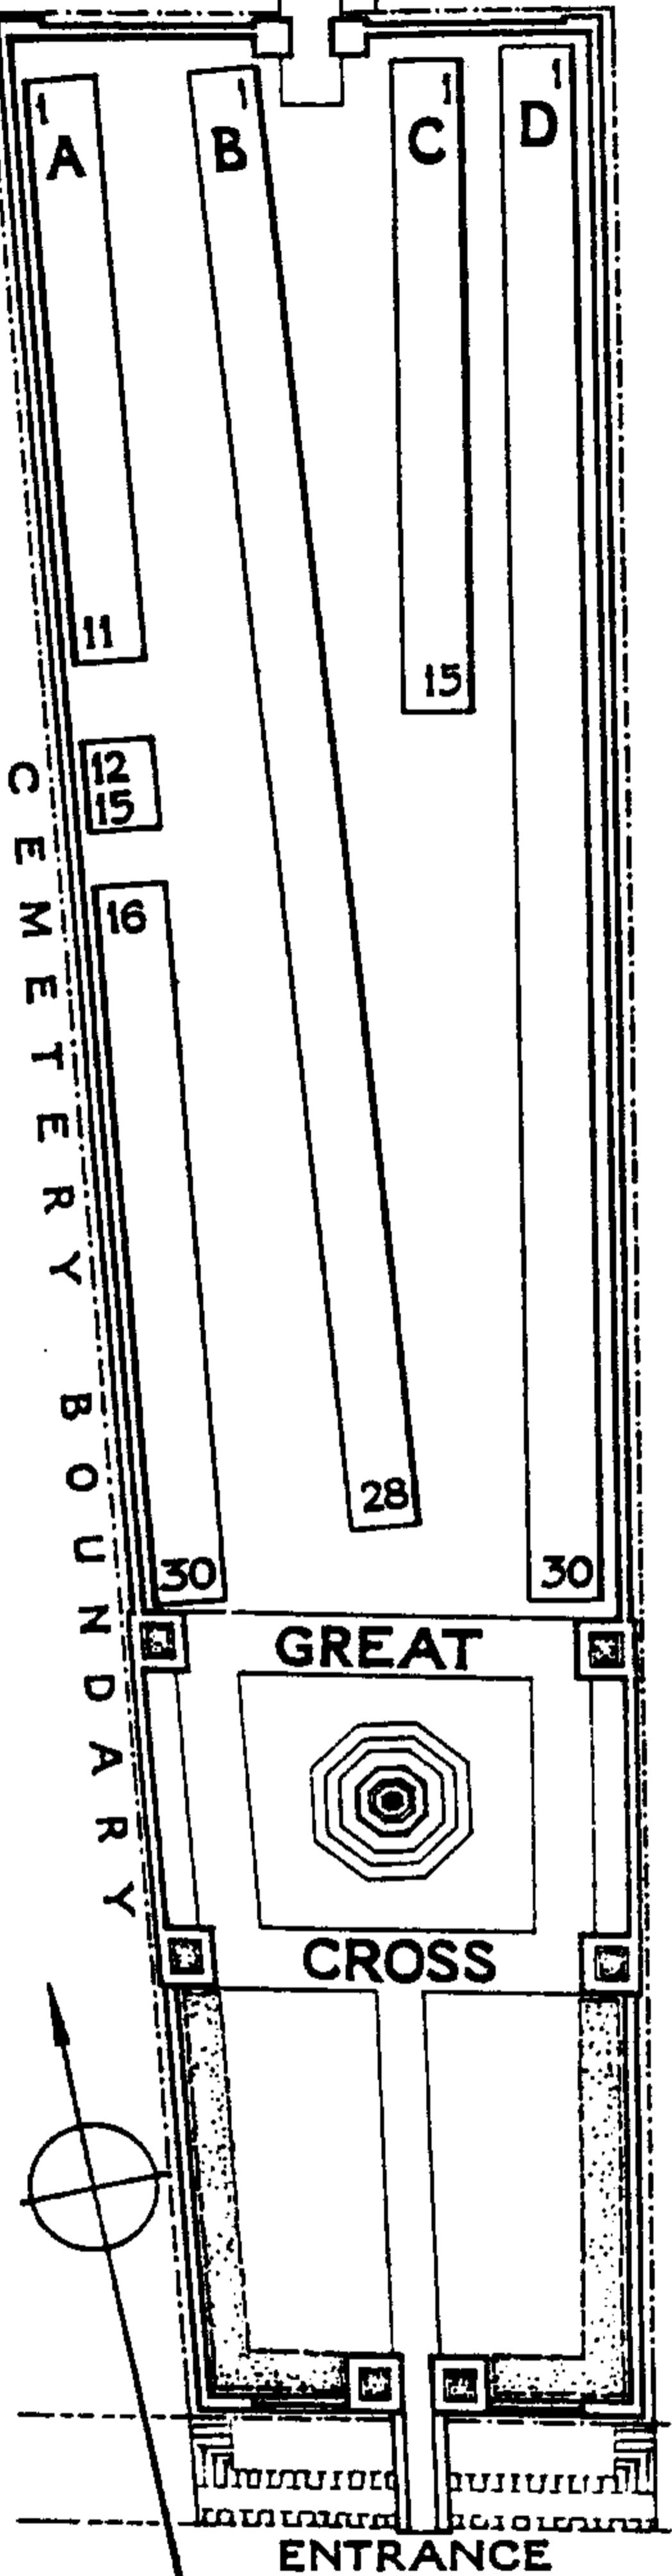

TO CHAPELLE -
D'ARMENTIERES
NEW MIL. CEM.
190 YARDS

FROM ARMENTIERES STA. $1\frac{3}{8}$ MILES TO CHAPELLE - D'ARMENTIERES HALTE $\frac{3}{4}$ MILES

R O A D

10 0 10 20 30 40 50

SCALE OF FEET

CHAPELLE-D'ARMENTIERES
OLD MILITARY CEMETERY.