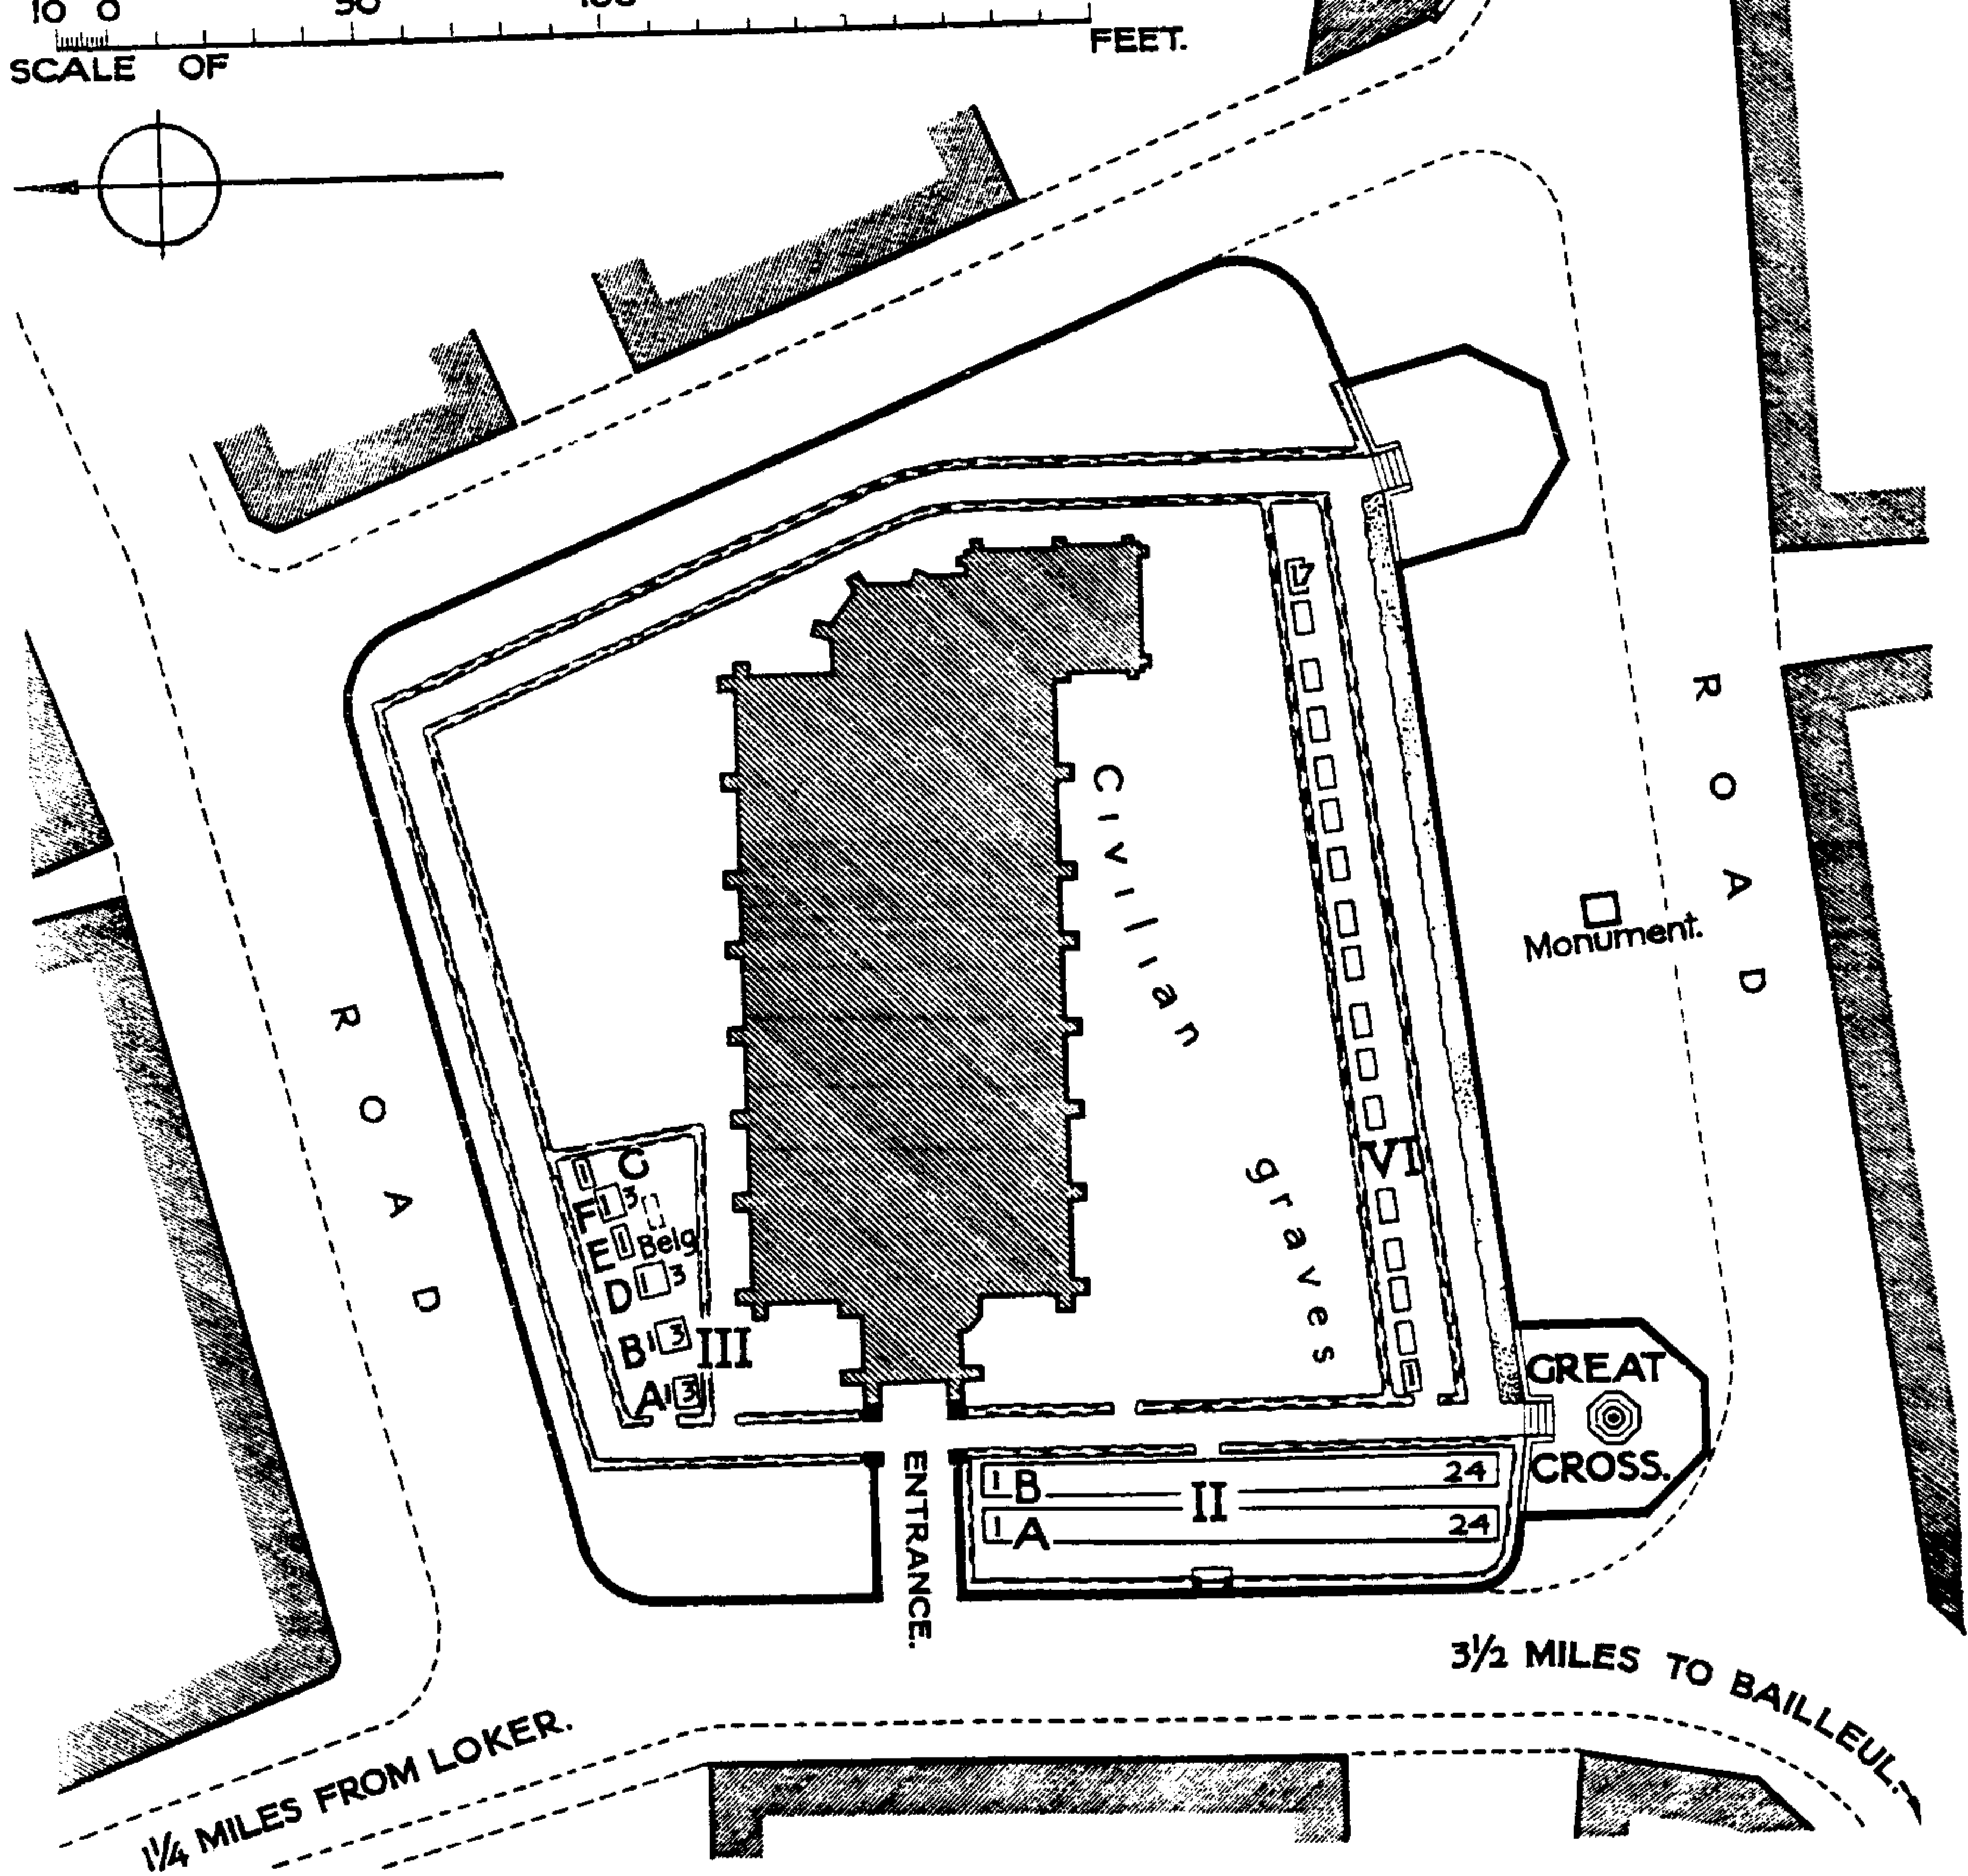

10 0 50 100 FEET.
SCALE OF

1/4 MILES FROM LOKER.

3/2 MILES TO BAILLEUL.

DRANOUTER CHURCHYARD.