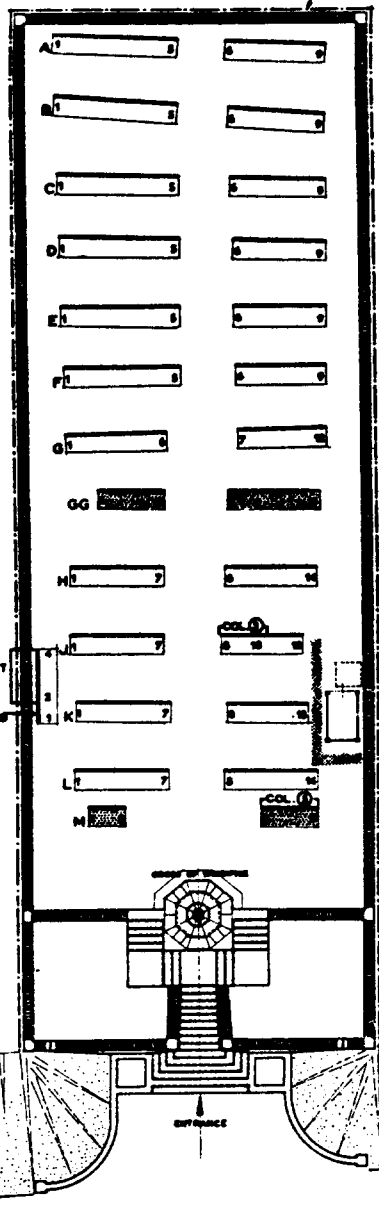

CEMETERY BOUNDARY

GRAVES

SPECIAL MEMORIAL HEADSTONES

MONTCORNET GEN. CHM.

CHURCHY CHURCHING

ENTRANCE

675 yards FROM MONTCORNET CENTRE

ROAD . D 36

770 yards TO LIBLET

MONTCORNET MILITARY CEMETERY