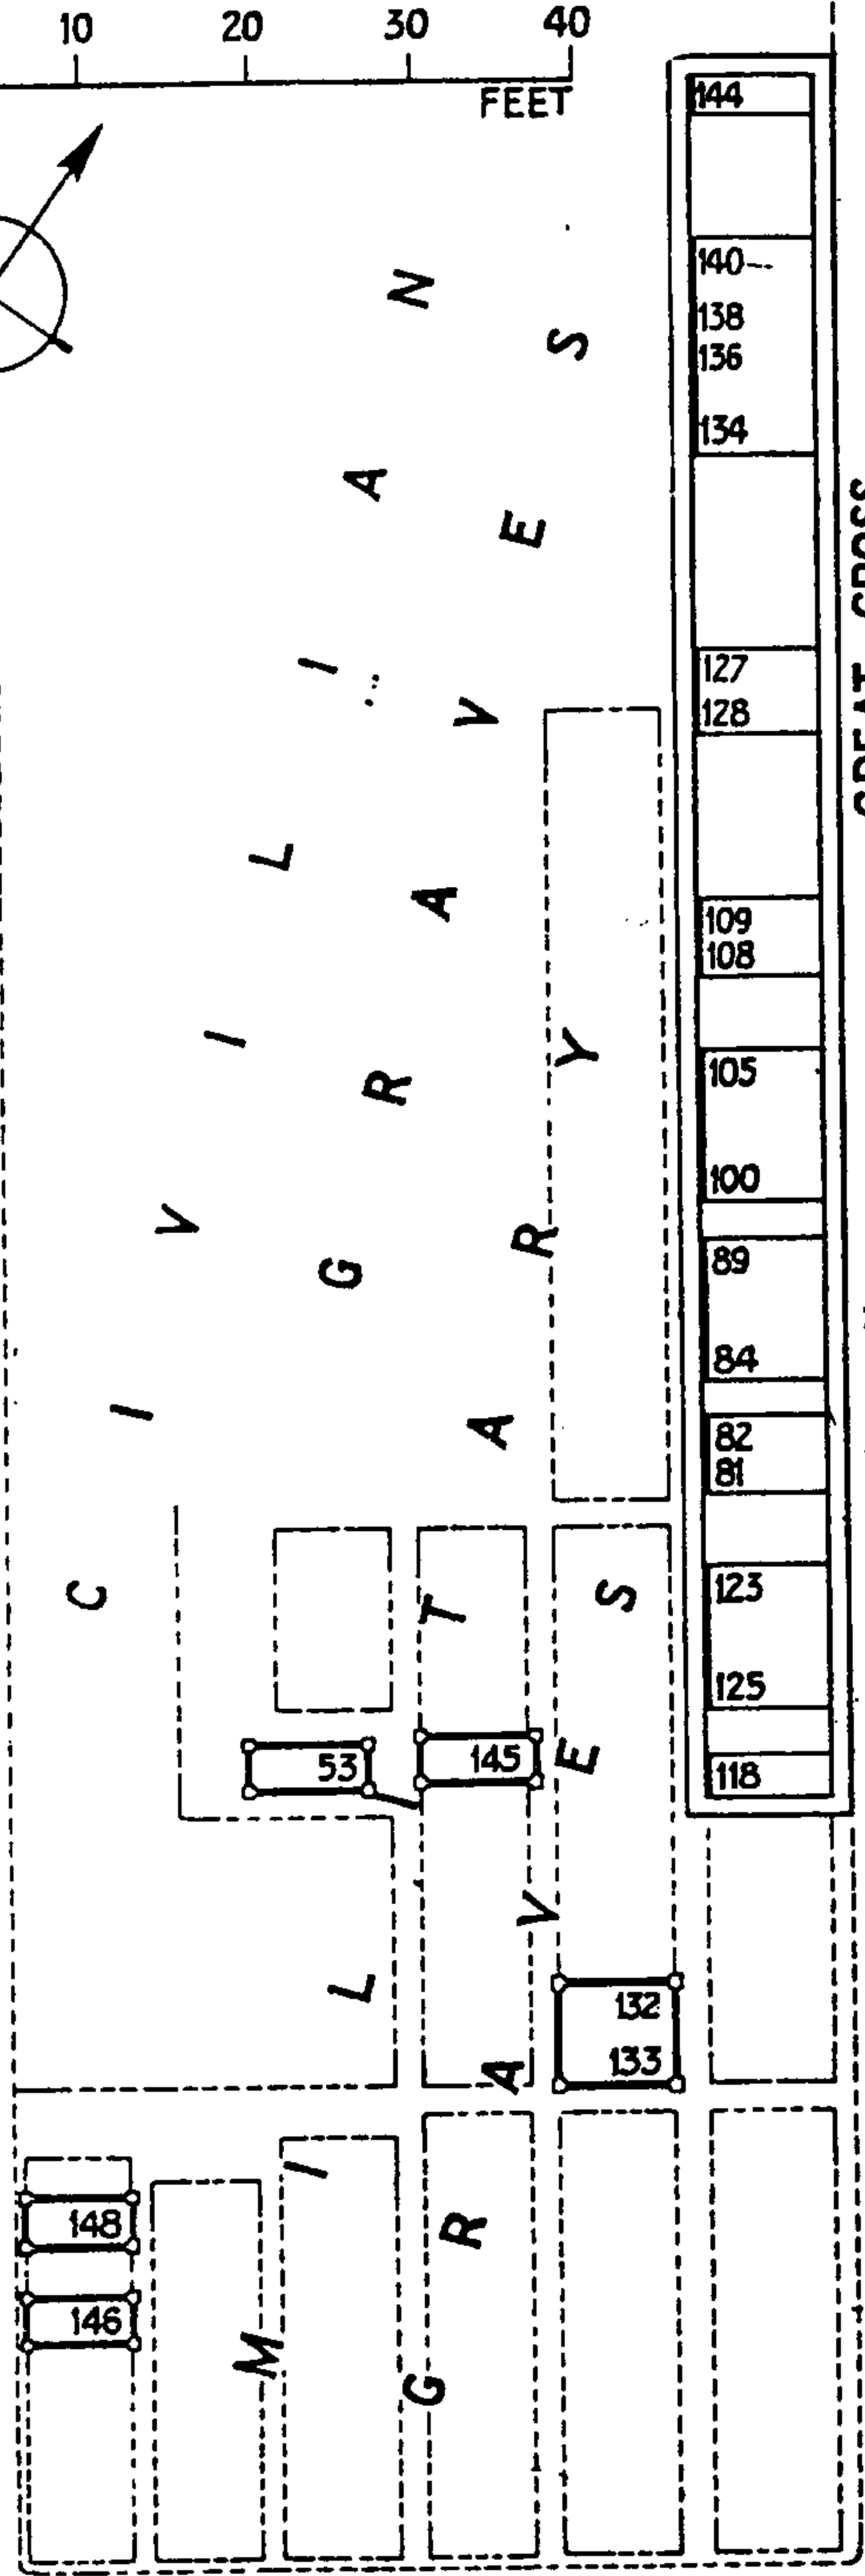

P A T H

G R A T I O N

P A T H

ENTRANCE FROM ERQUELINNES STATION 1/4 MILE TO MONS-BEAUMONT ROAD 100 YARDS ERQUELINNES COMMUNAL CEMETERY.