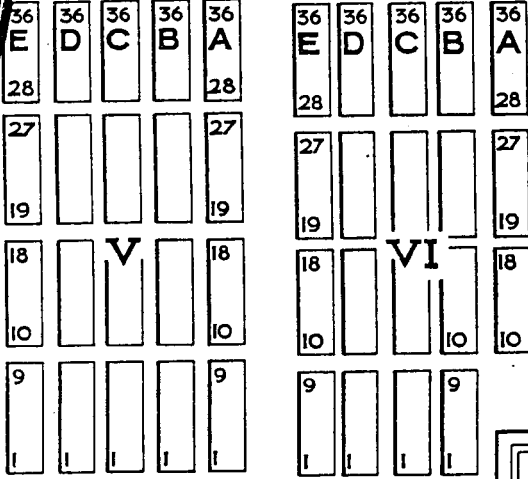

GREAT CROSS.

WAR STONE.

CEMETERY ENTRANCE BOUNDARY.

1 MILE FROM BOUCHOIR.  
3 MILES " LE QUESNEL-  
BEAUFORT STA.

R O A D

BOUCHOIR NEW BRITISH CEMETERY