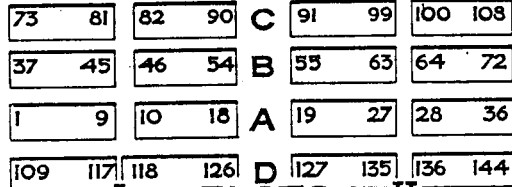

GREAT CROSS.

WAR STONE.

CEMETERY ENTRANCE BOUNDARY.

1 MILE FROM BOUCHOIR.  
3 MILES " LE QUESNEL-  
BEAUFORT STA.

R O A D

BOUCHOIR NEW BRITISH CEMETERY