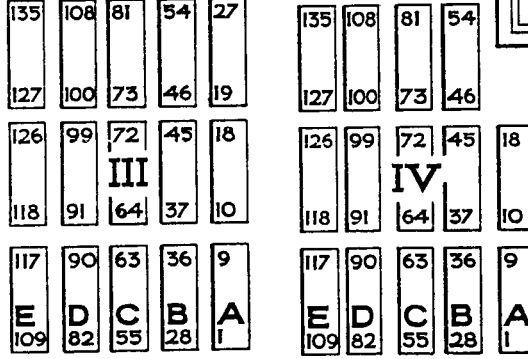

GREAT CROSS.

WAR STONE.

CEMETERY ENTRANCE BOUNDARY.

1 MILE FROM BOUCHOIR.  
3 MILES " LE QUESNEL-  
BEAUFORT STA.

R O A D

BOUCHOIR NEW BRITISH CEMETERY