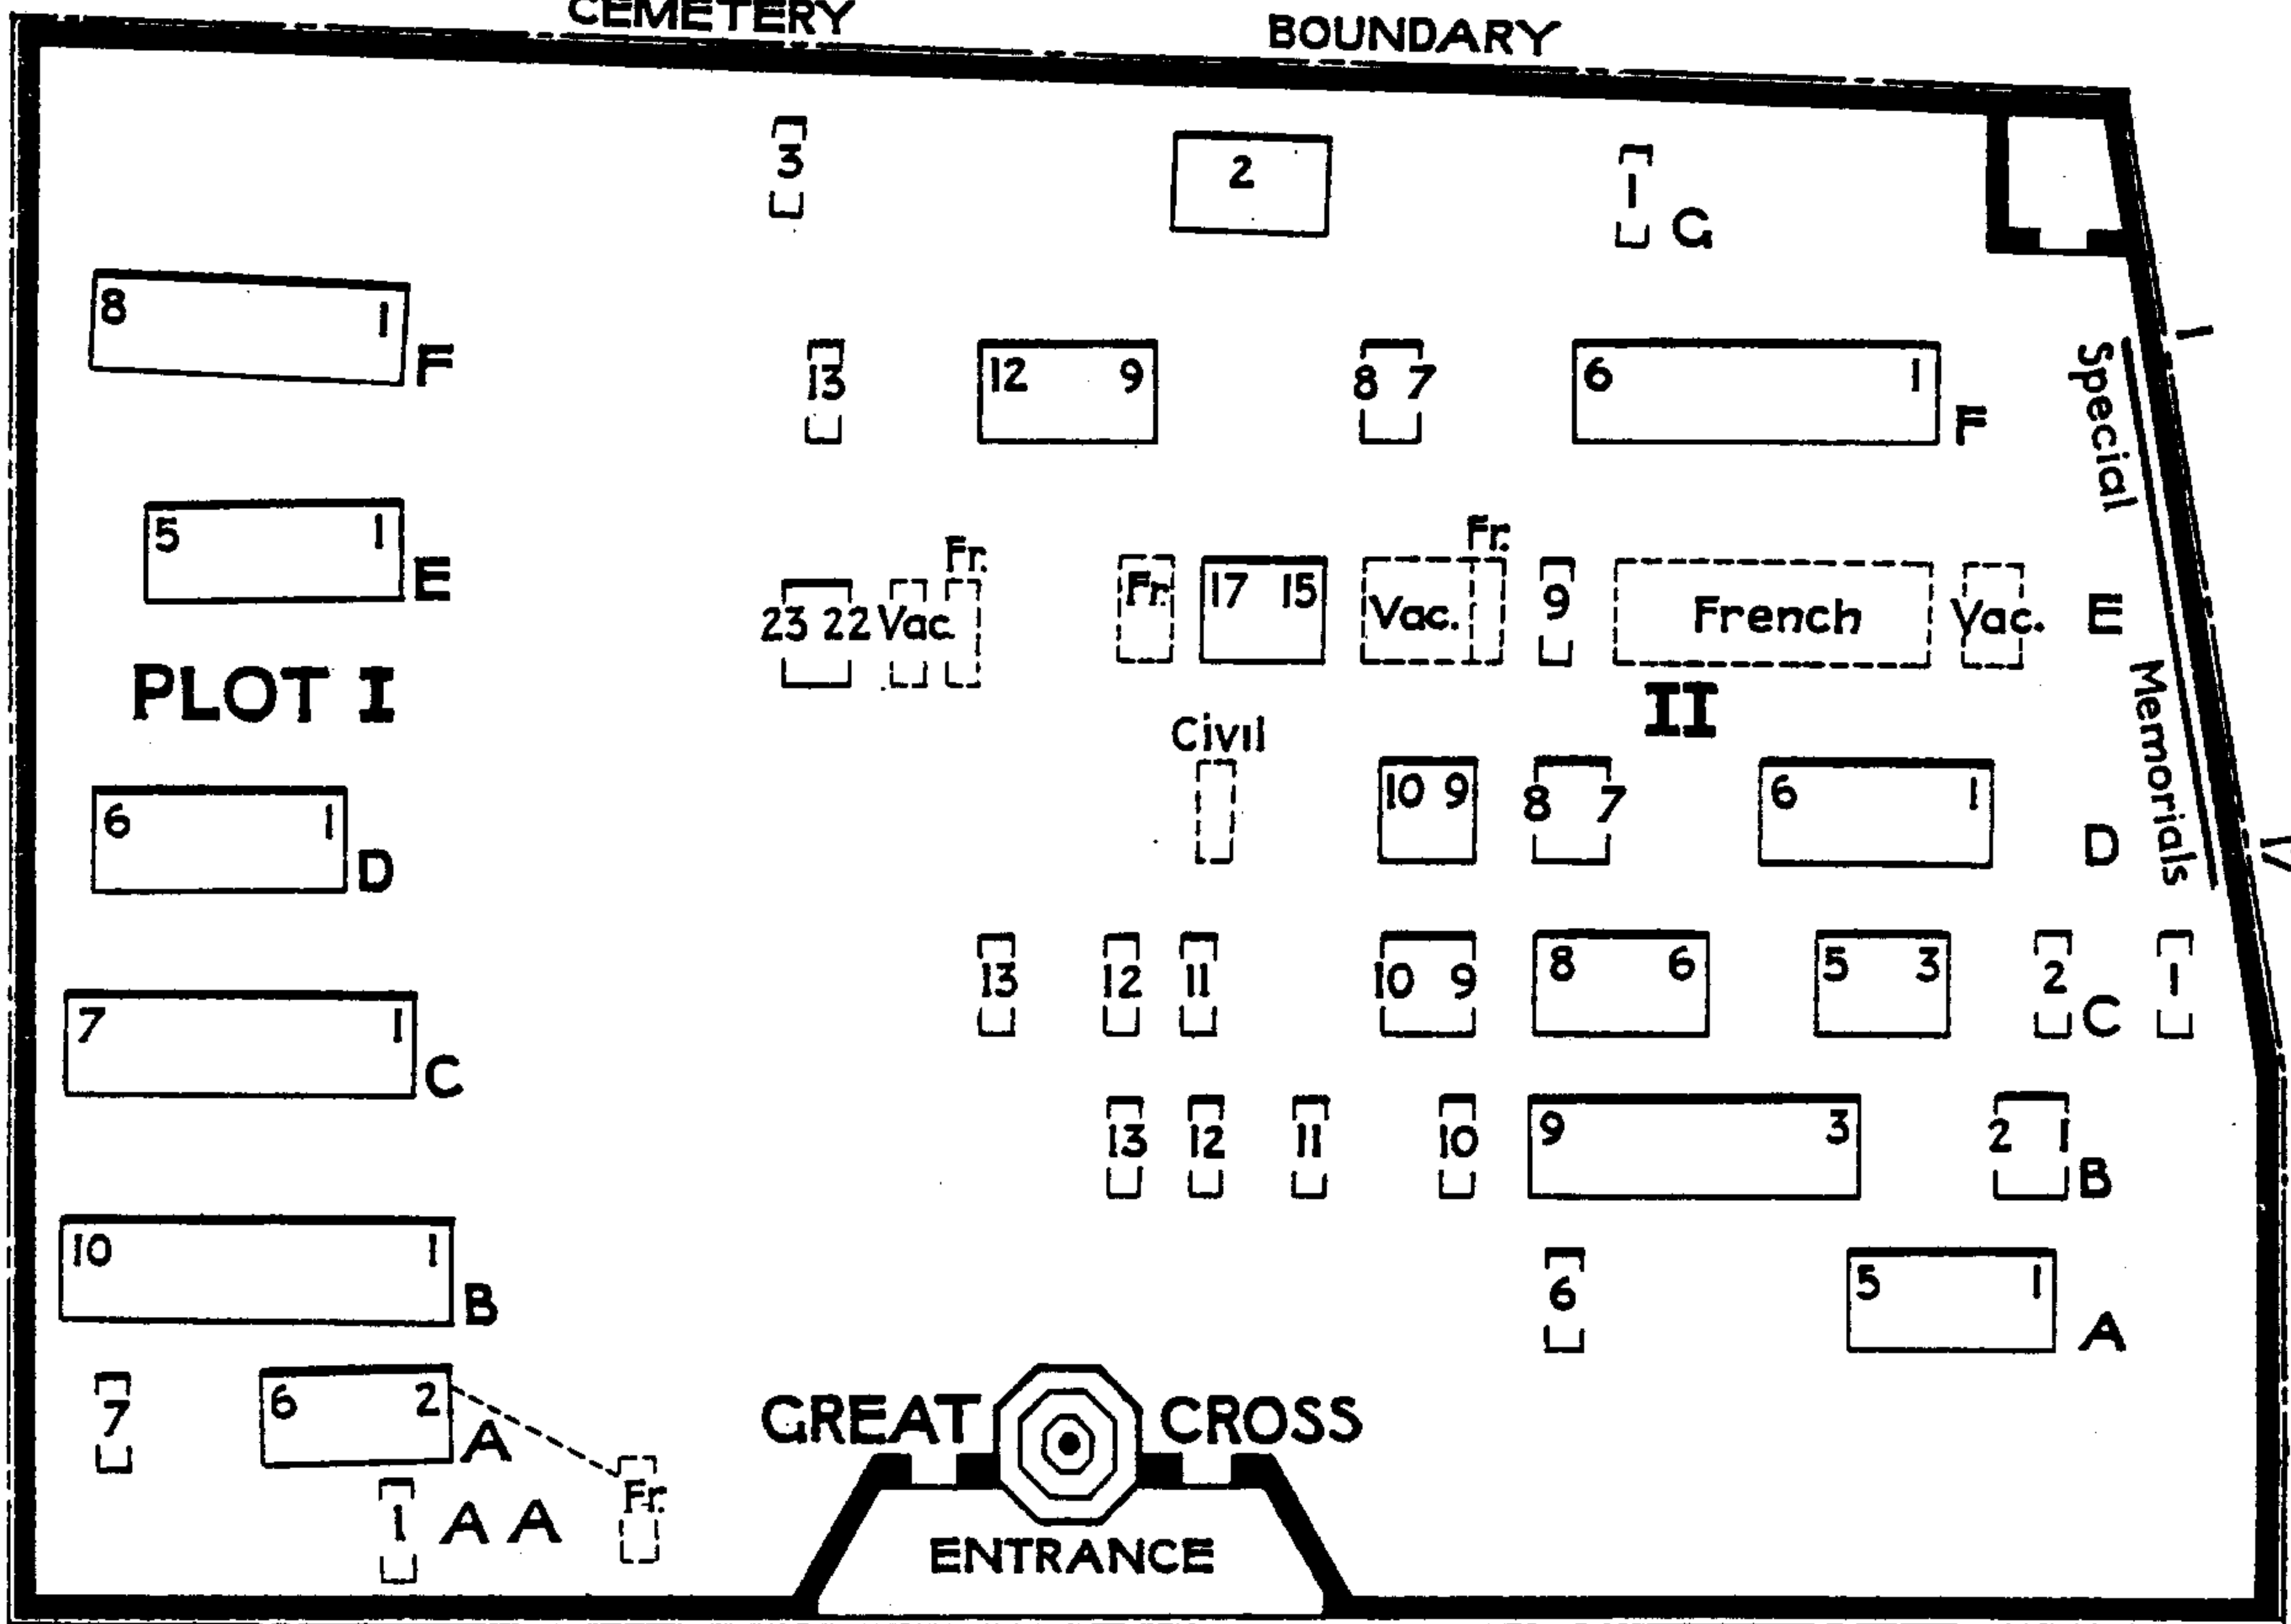

CEMETERY

BOUNDARY

ROAD

TO LENS-BETHUNE
ROAD
TO LENS STATION
5 1/2 MILES

10 0 50
SCALE OF FEET

FOSSE 7 MILITARY CEMETERY (QUALITY STREET),
MAZINGARBE.