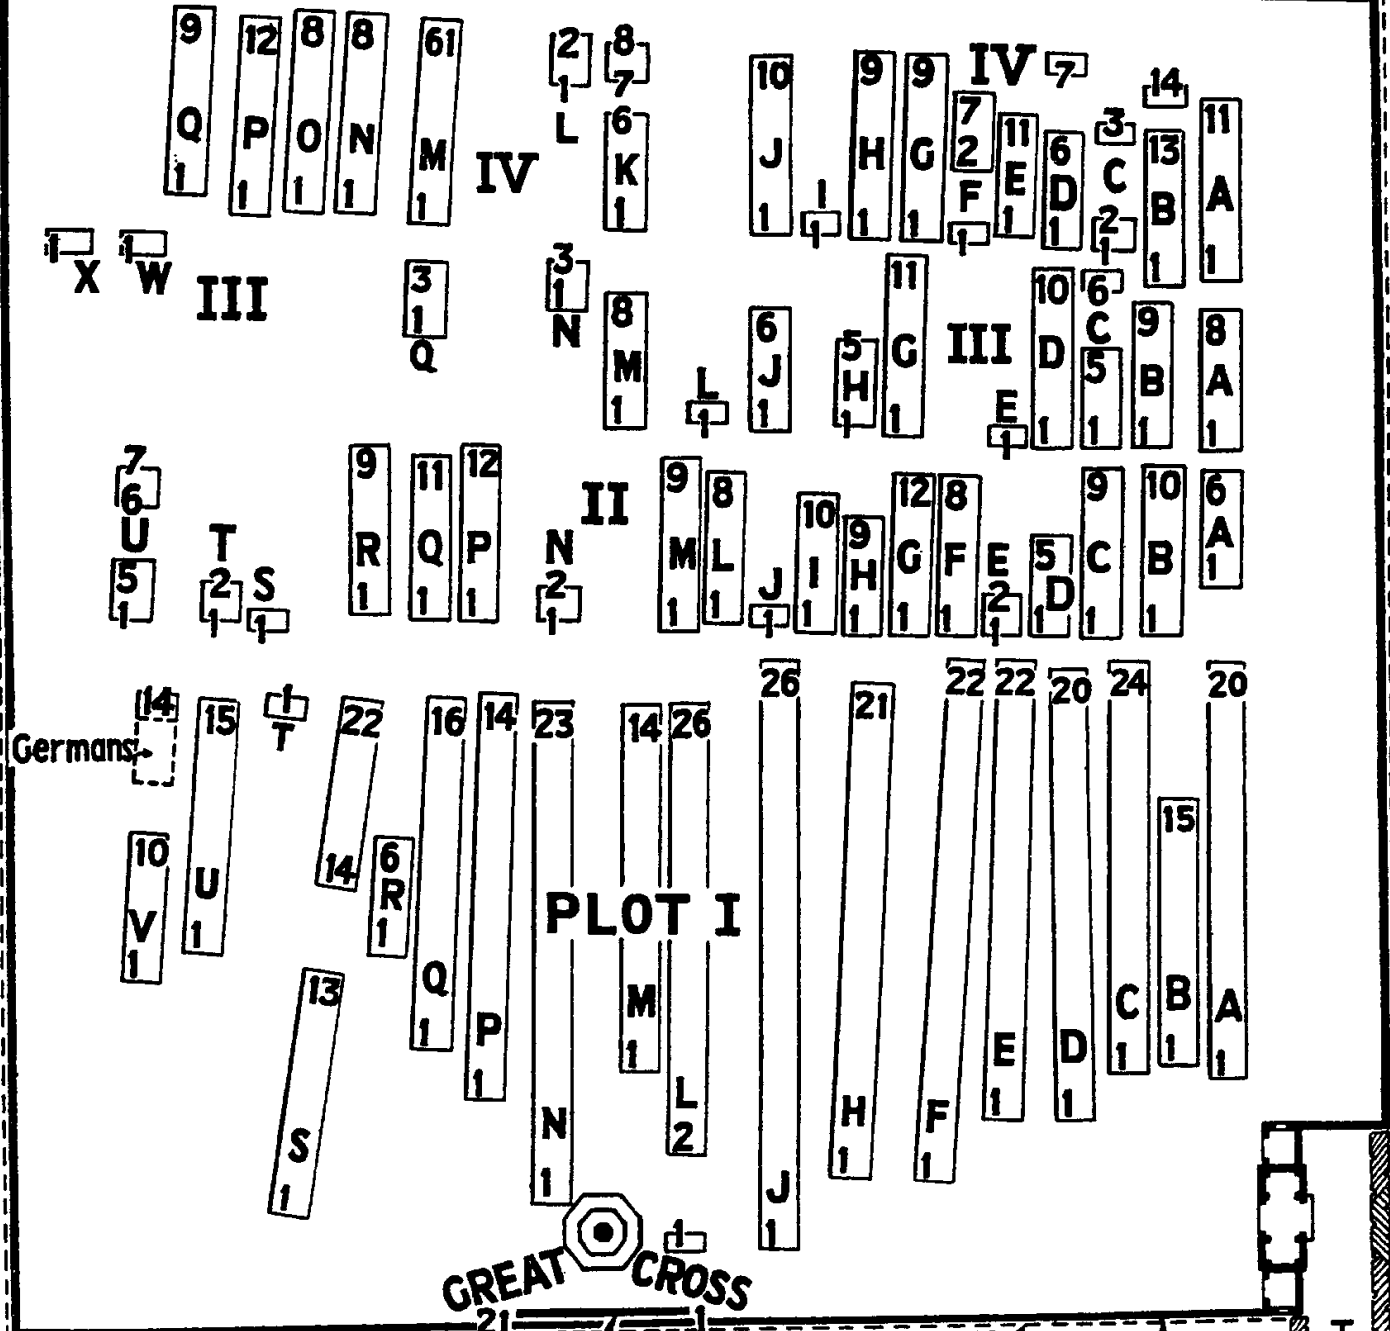

WAR STONE

Germans

PLOT I

CEMETERY Special Memorials BOUNDARY

75 YARDS

PATH

ENTRANCE

FONCQUEVILLERS 2 MILES

R O A D

HEBUTERNE 500 YARDS

HEBUTERNE MILITARY CEMETERY.