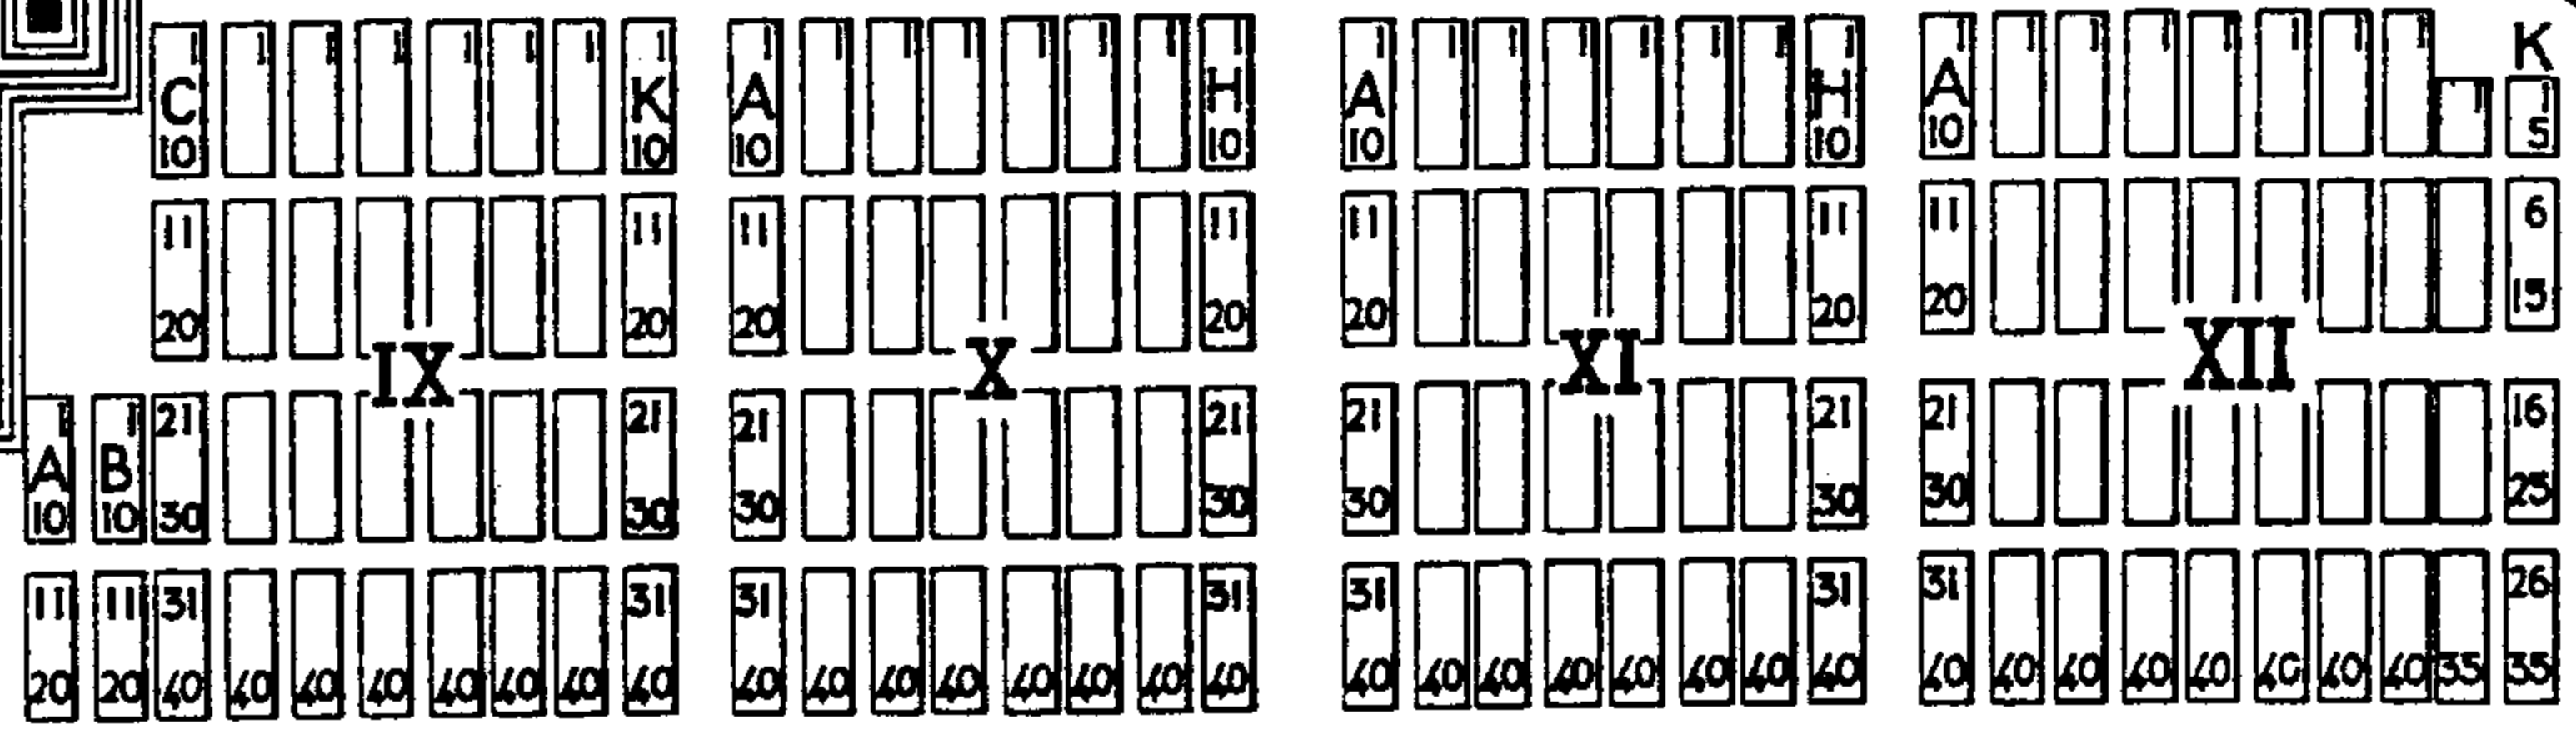

McCormick's Post  
memorial

WAR STONE

GREAT CROSS 

ENTRANCE

CEMETERY BOUNDARY.

FROM LONGUEVAL 3/4 MILE

TO BAZENTIN-LE-GRAND 3/4 MILE.

R O A D

CATERPILLAR VALLEY CEMETERY, LONGUEVAL.