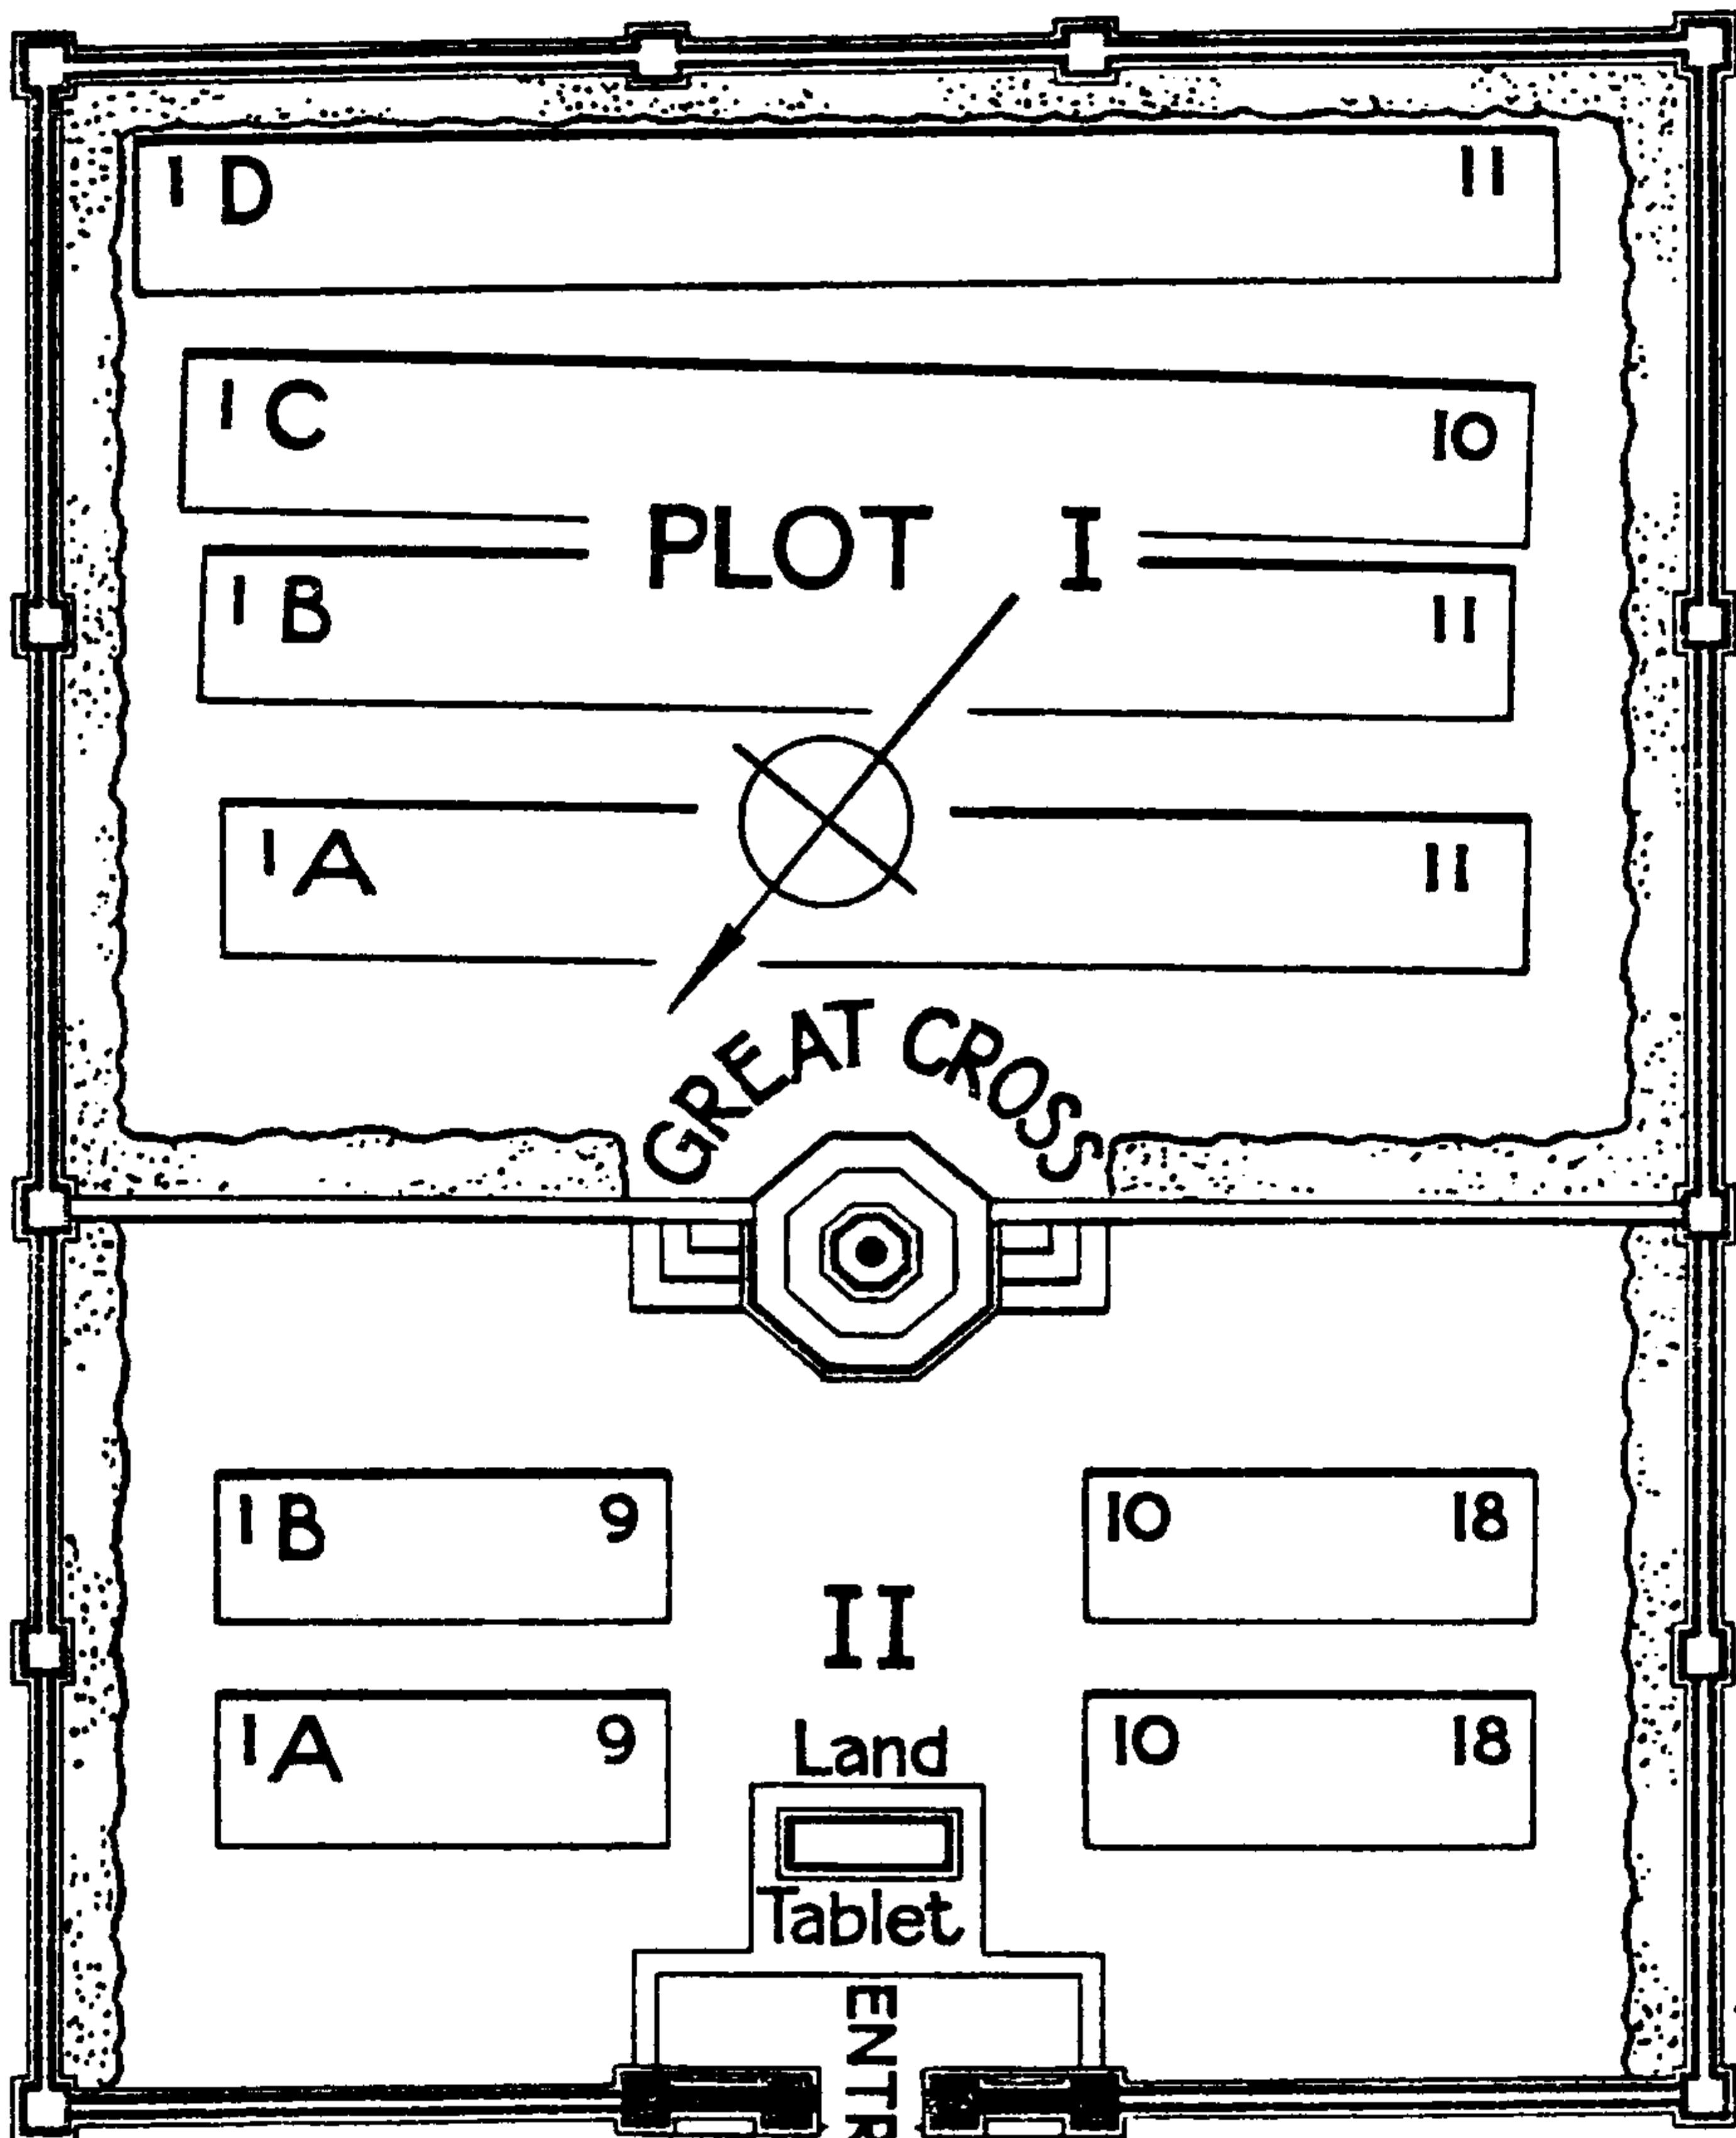

CEMETERY BOUNDARY

10 0 60
SCALE OF FEET.

FROM YPRES 4½ MILES TO KEMMEL 2¾ MILES
ROAD

GODDING FARM CEMETERY