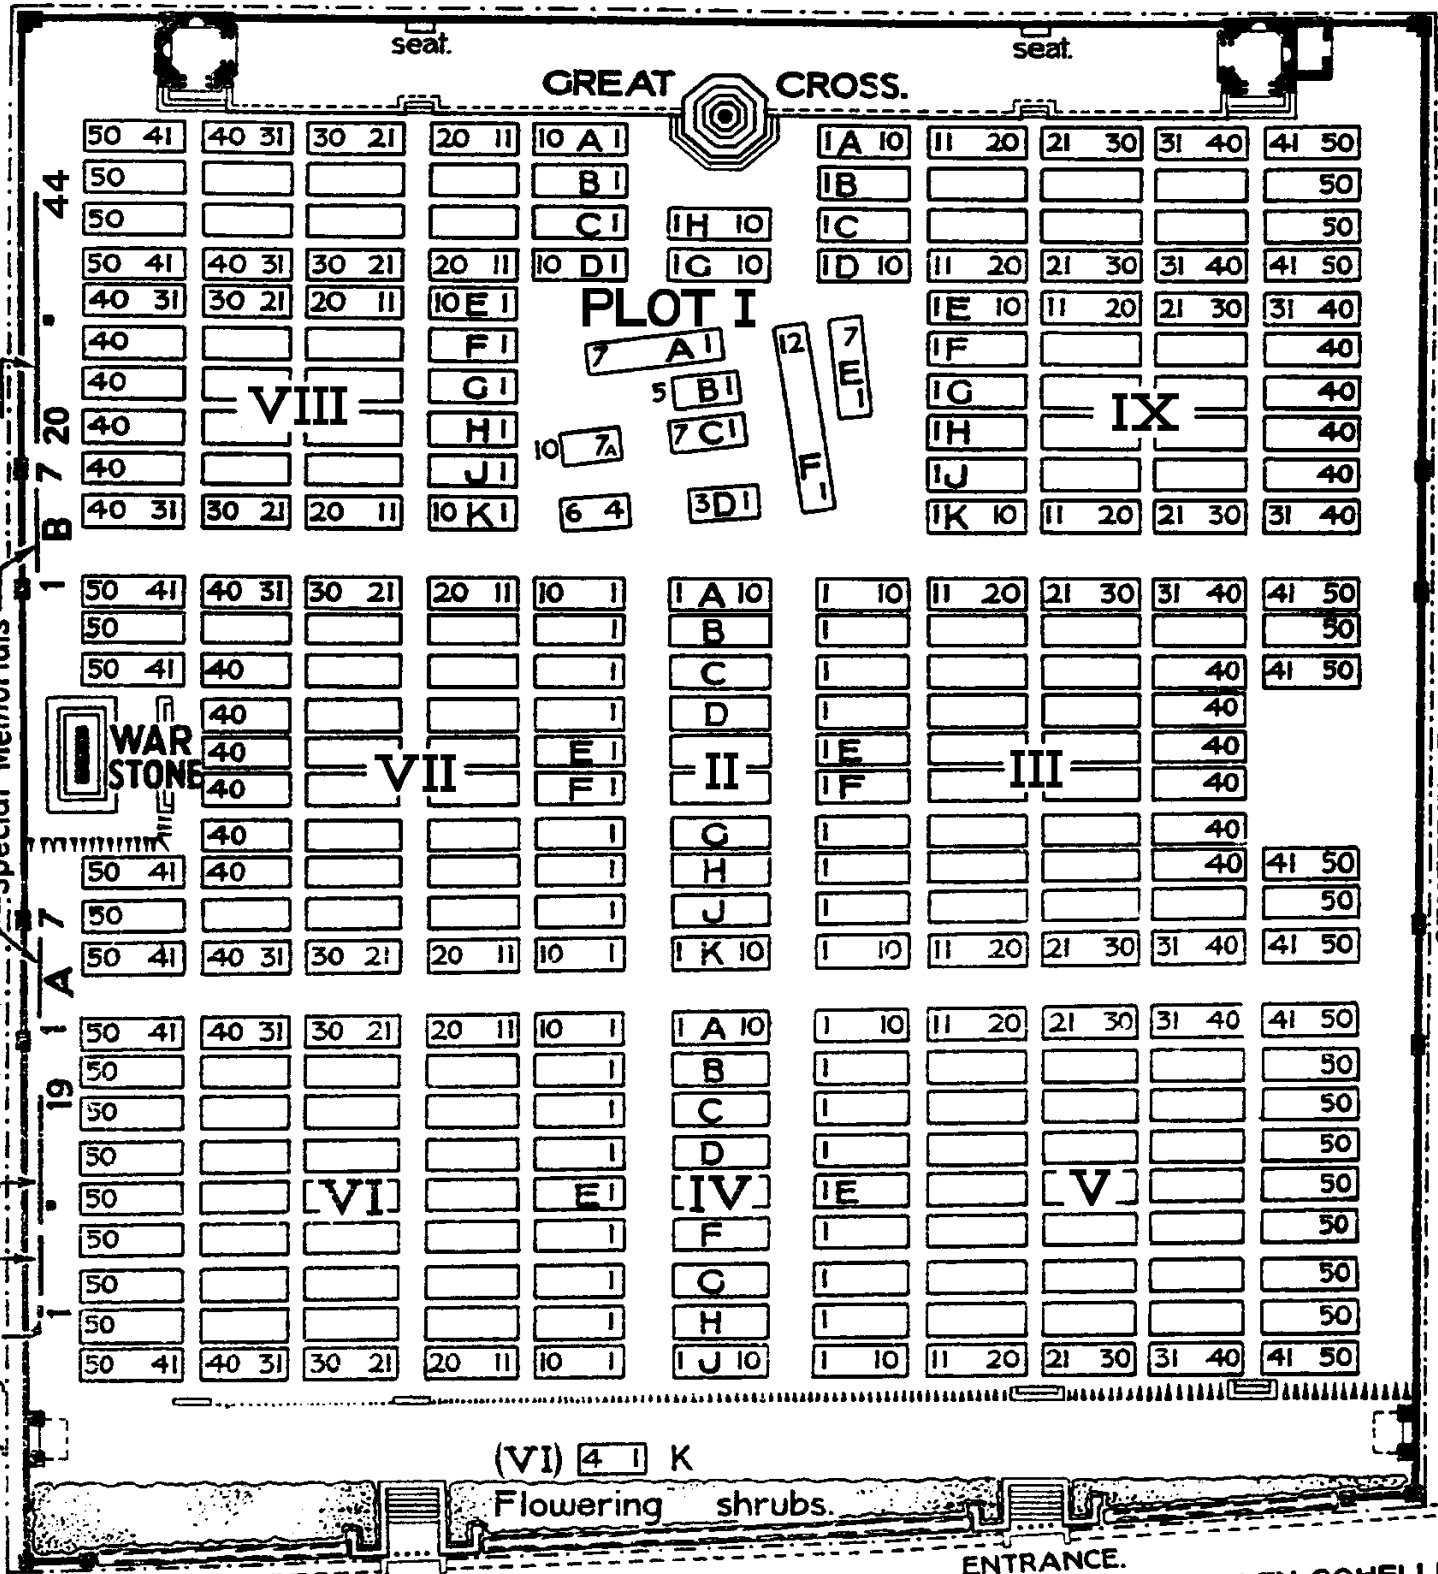

Willerval Can. Cem. Memorial

Special Memorials

2nd Can. Div. Cem. Mem.

Ouse Alley Cem. Mem.
Fresnoy Chyd. Mem.

CEMETERY BOUNDARY

2 MILES FROM BAILLEUL-SIR-BERTHOULT HALTE.

R O A D

ENTRANCE.
TO ARLEUX-EN-COHELLE
" FARBUS STA. 2 MILES.

SCALE OF 10 0 50 100 150 FEET.

ORCHARD DUMP CEMETERY.