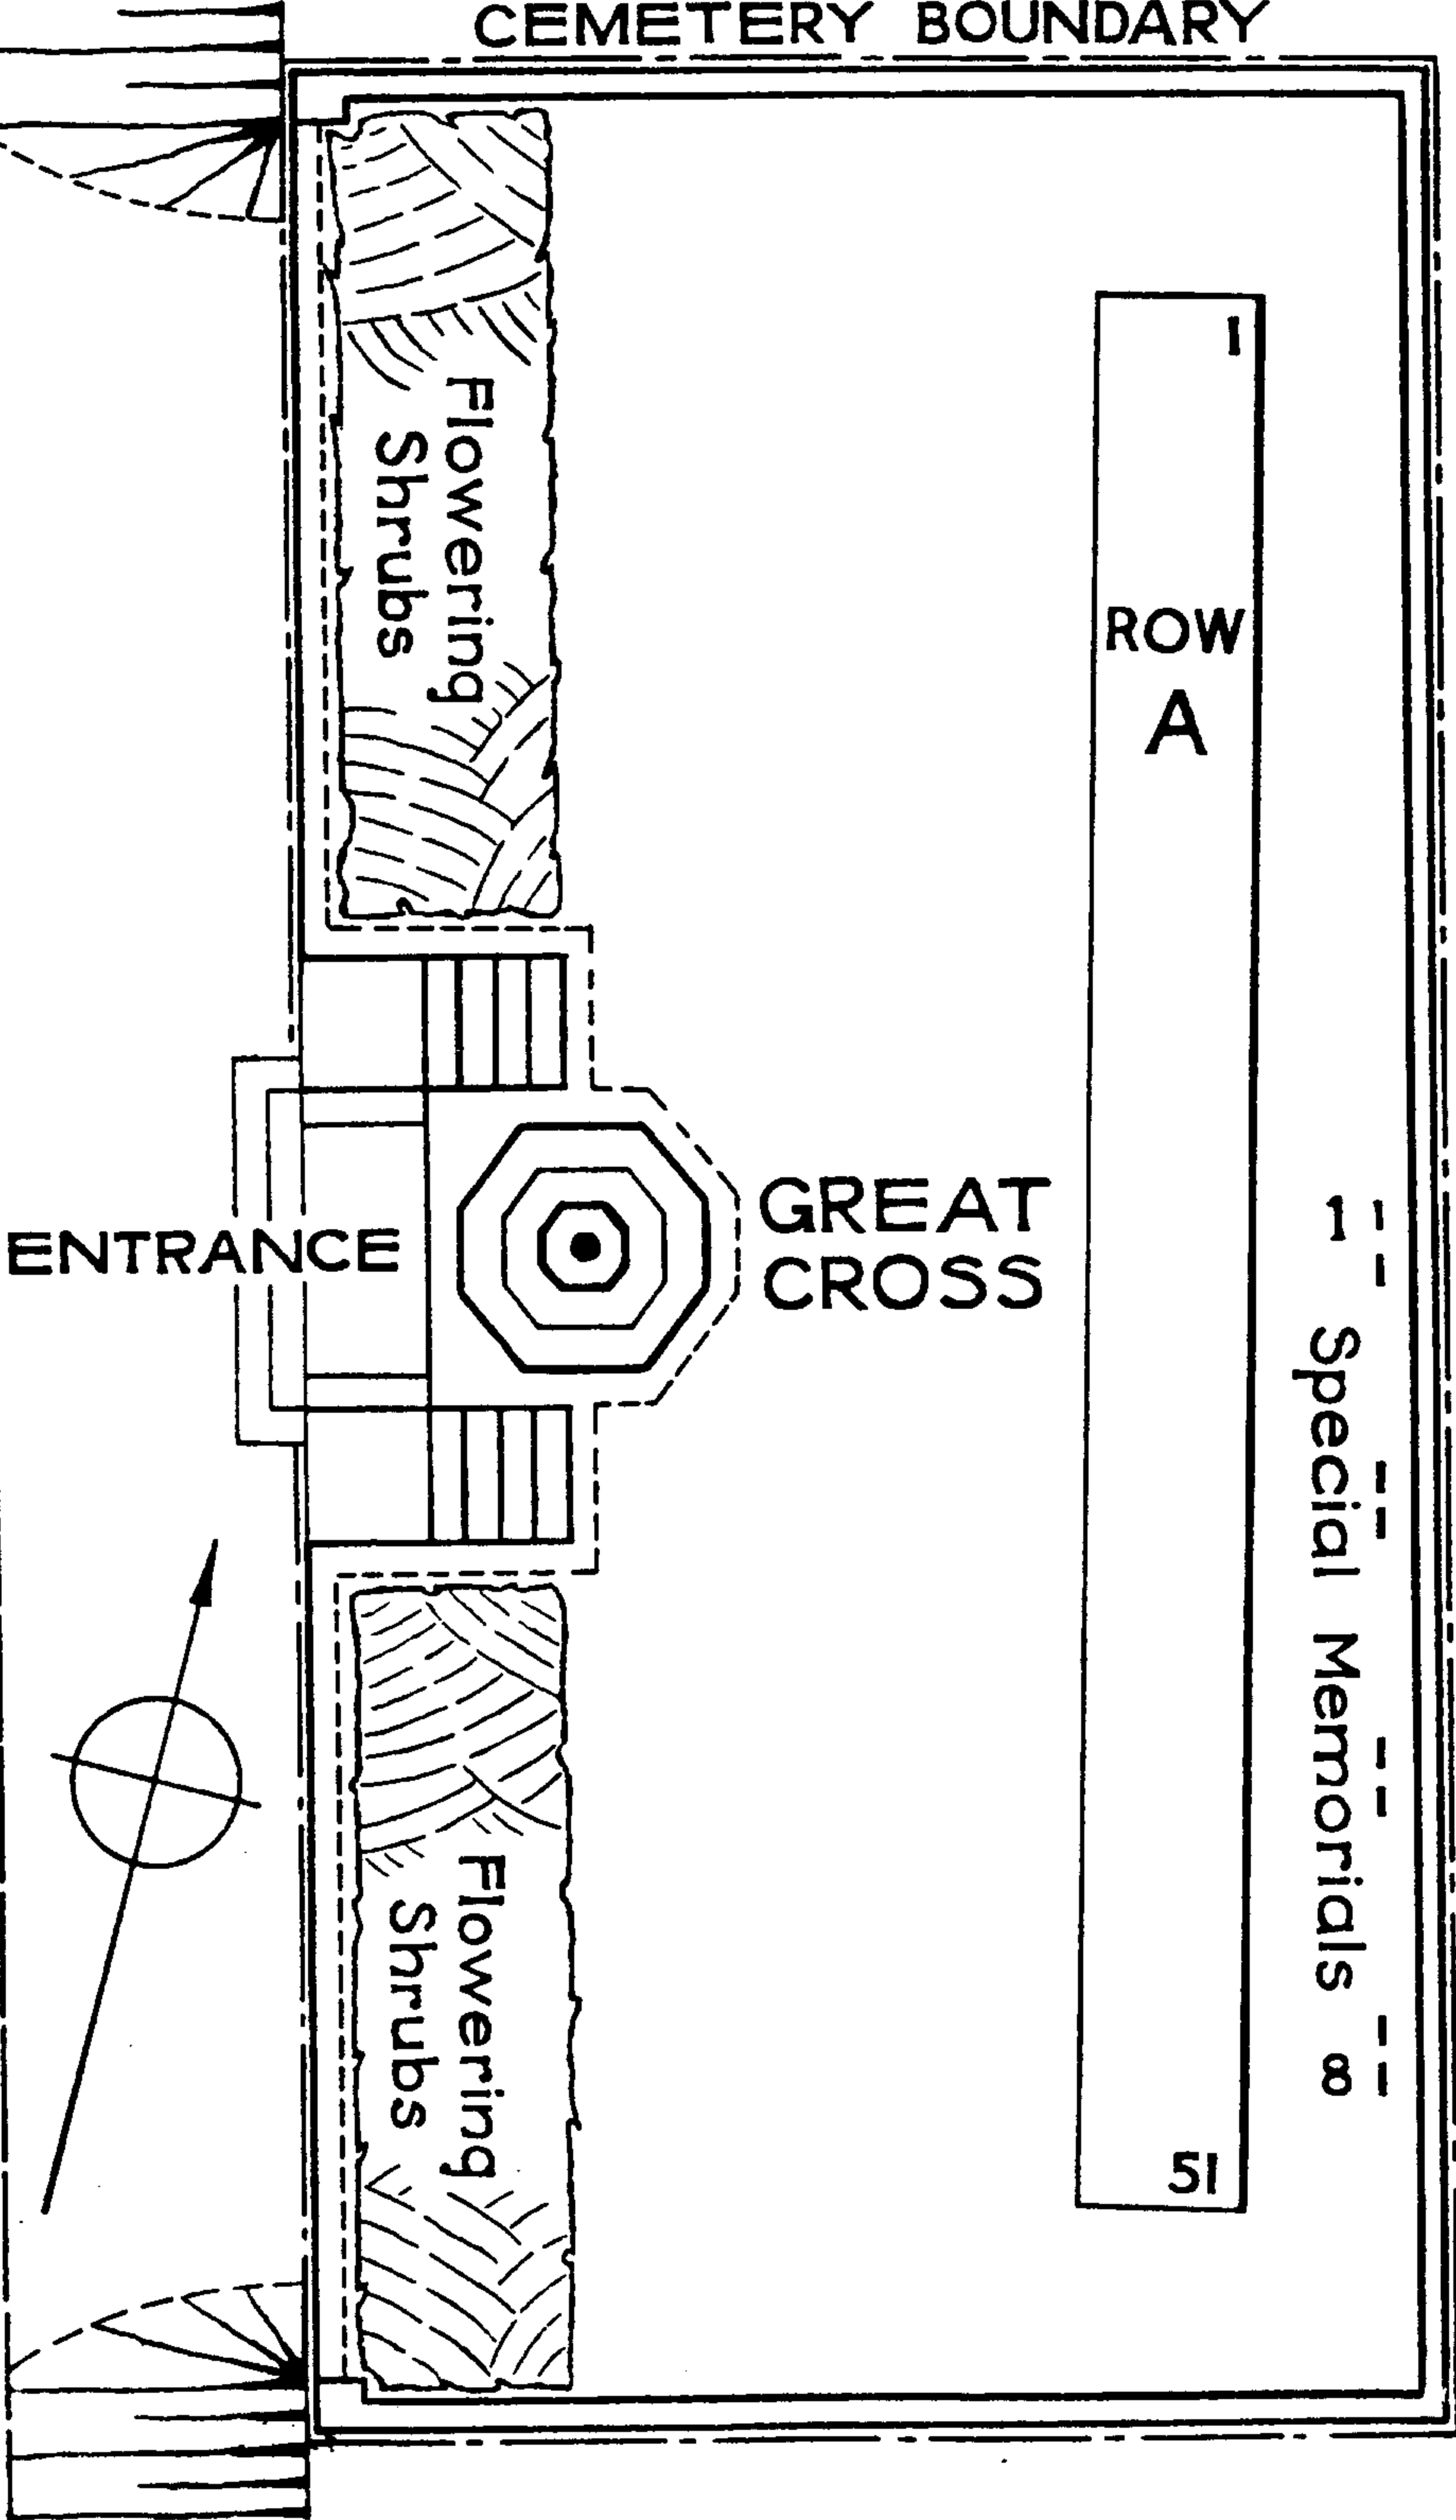

CEMETERY BOUNDARY

NEUVILLE-VITASSE
← 1/2 MILES

ROAD

HENIN-SUR-COJEU
← 200 YARDS

SCALE OF FEET 0 50

HENIN CRUCIFIX CEMETERY.