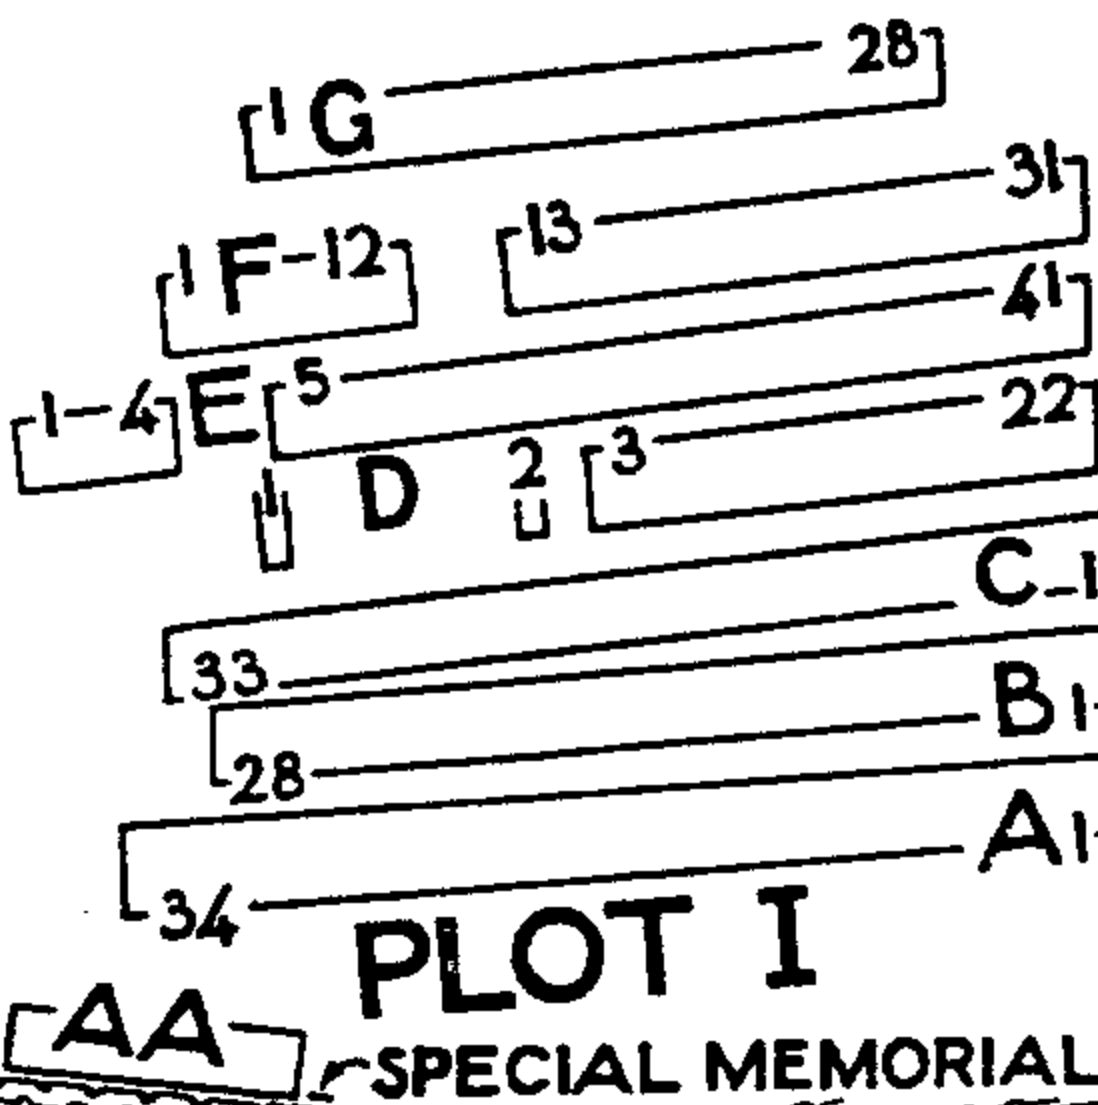

CEMETERY BOUNDARY

WAR STONE

PLOT I

A B C D E

POTIJZE CHATEAU GROUNDS CEM.

SPECIAL MEMORIALS

G F E D C B A  
PLOT II

GREAT CROSS

ENTRANCE

65 YARDS TO ROAD

PATH TO POTIJZE CHATEAU WOOD CEM.

POTIJZE CHATEAU LAWN CEM.

SCALE OF 10 0 10 20 30 40 50

100

150 FEET

FROM YPRES STA. 2 1/2 MILES.

R O A D

TO ZONNEBEKE 5 MILES