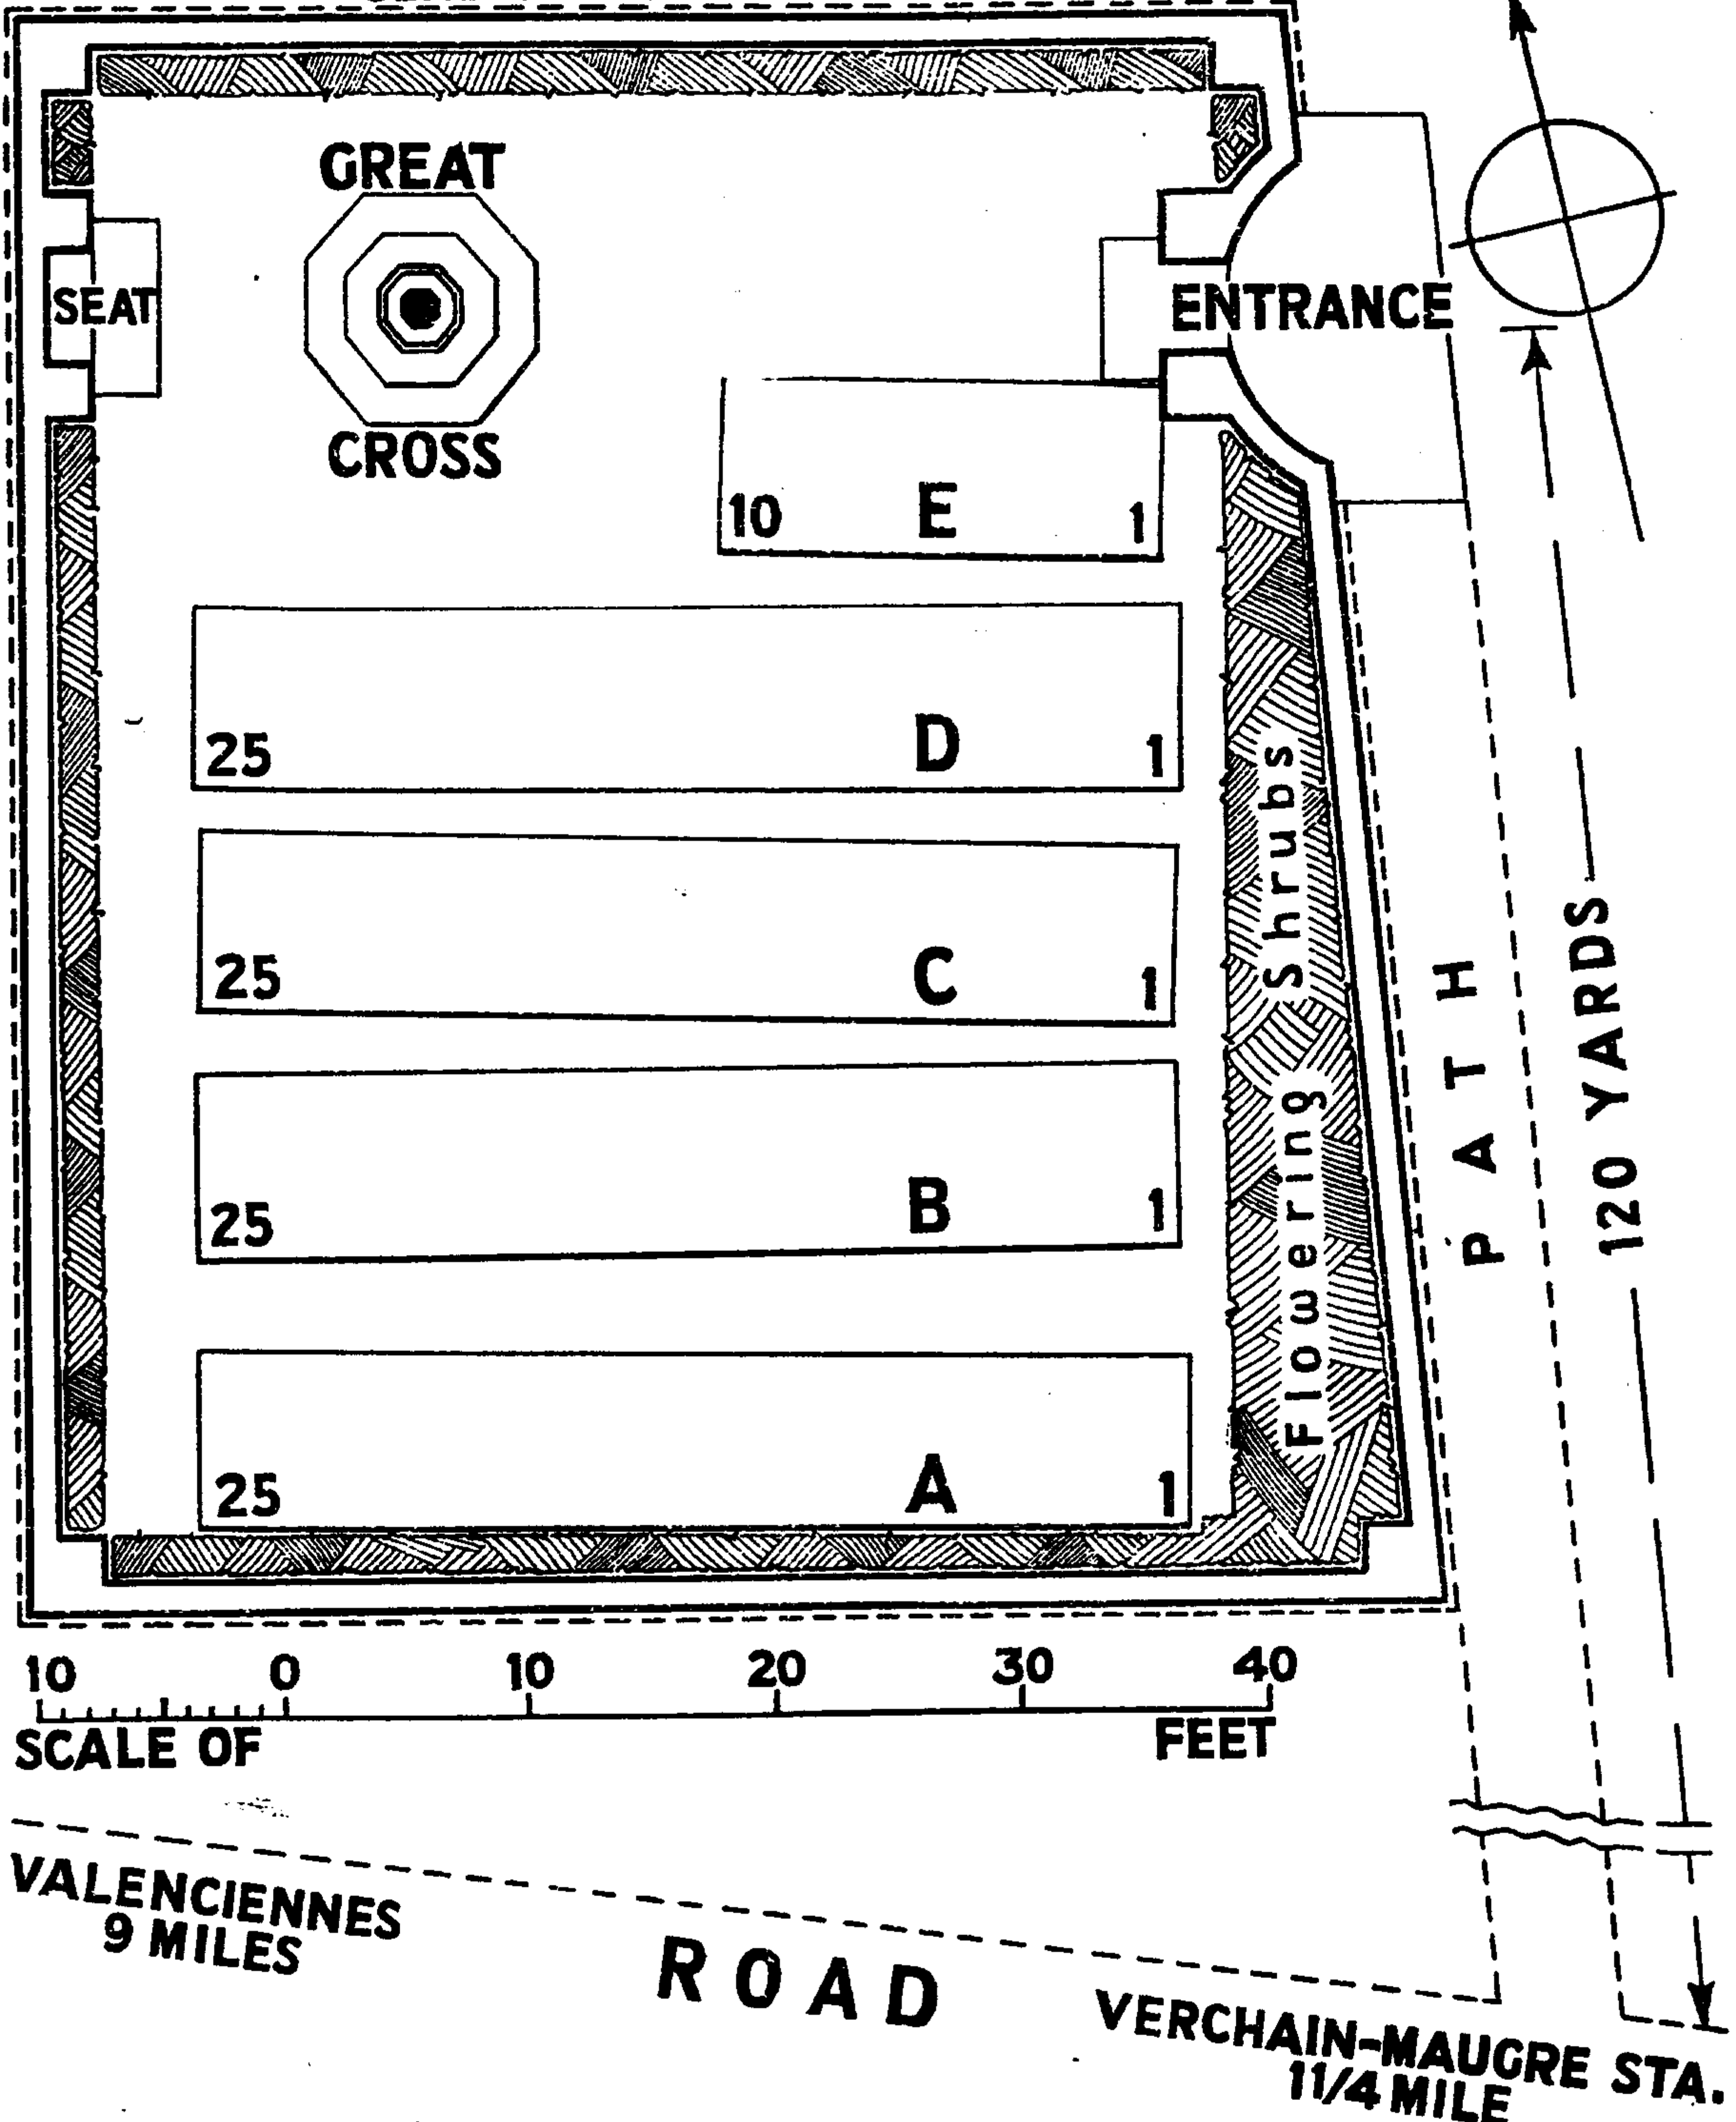

**CEMETERY BOUNDARY**

10 0 10 20 30 40  
**SCALE OF FEET**

**VALENCIENNES  
9 MILES**

**R O A D**

**VERCHAIN-MAUGRE STA.  
1 1/4 MILE**

**VERCHAIN BRITISH CEMETERY.**