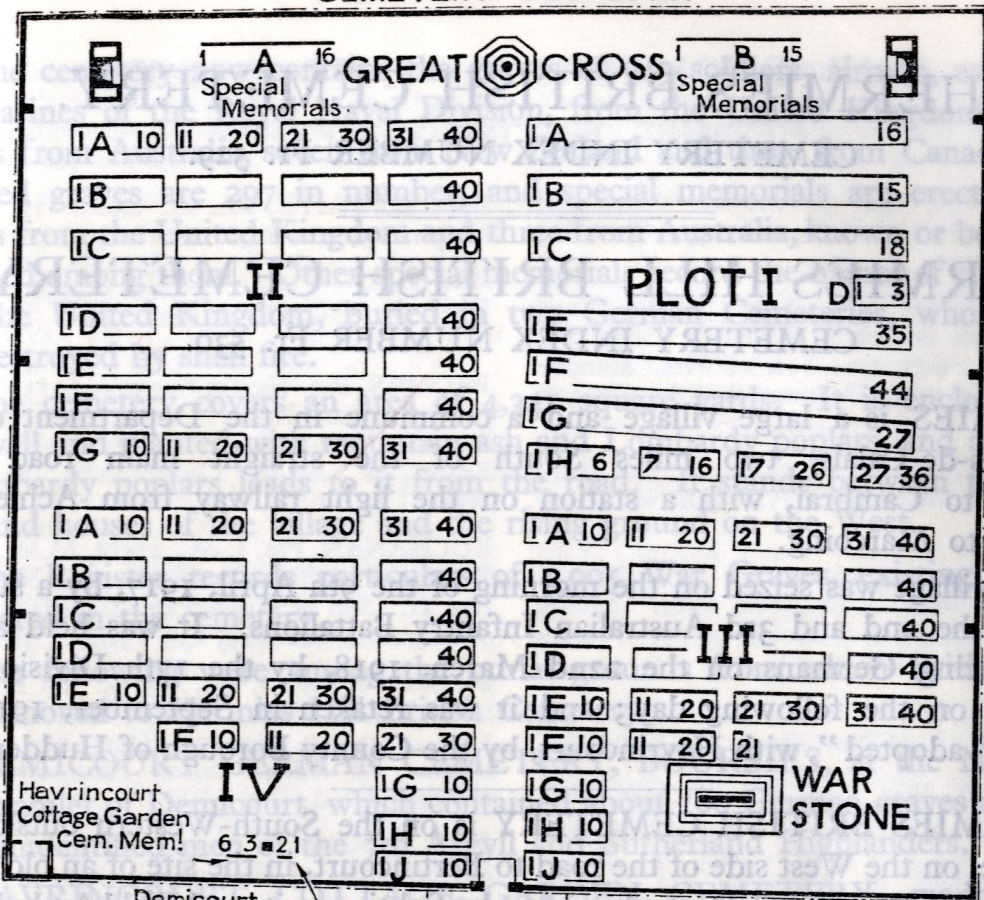

CEMETERY BOUNDARY

ENTRANCE
82 YDS. TO ROAD
HERMIES HILL BRITISH CEMETERY

1/4 MILES TO DOIGNIES

1/4 MILE TO HERMIES STA.

10 0 50 100
SCALE OF FEET

HERMIES AND HERMIES HILL BRITISH CEMETERIES.