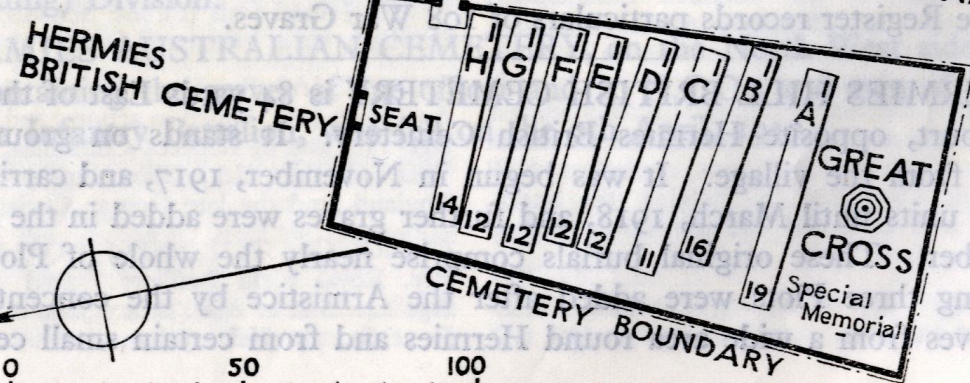

CEMETERY BOUNDARY

ENTRANCE
82 YDS. TO ROAD
HERMIES HILL BRITISH CEMETERY

1/4 MILES TO DOIGNIES

1/4 MILE TO HERMIES STA.

10 0 50 100
SCALE OF FEET

HERMIES AND HERMIES HILL BRITISH CEMETERIES.