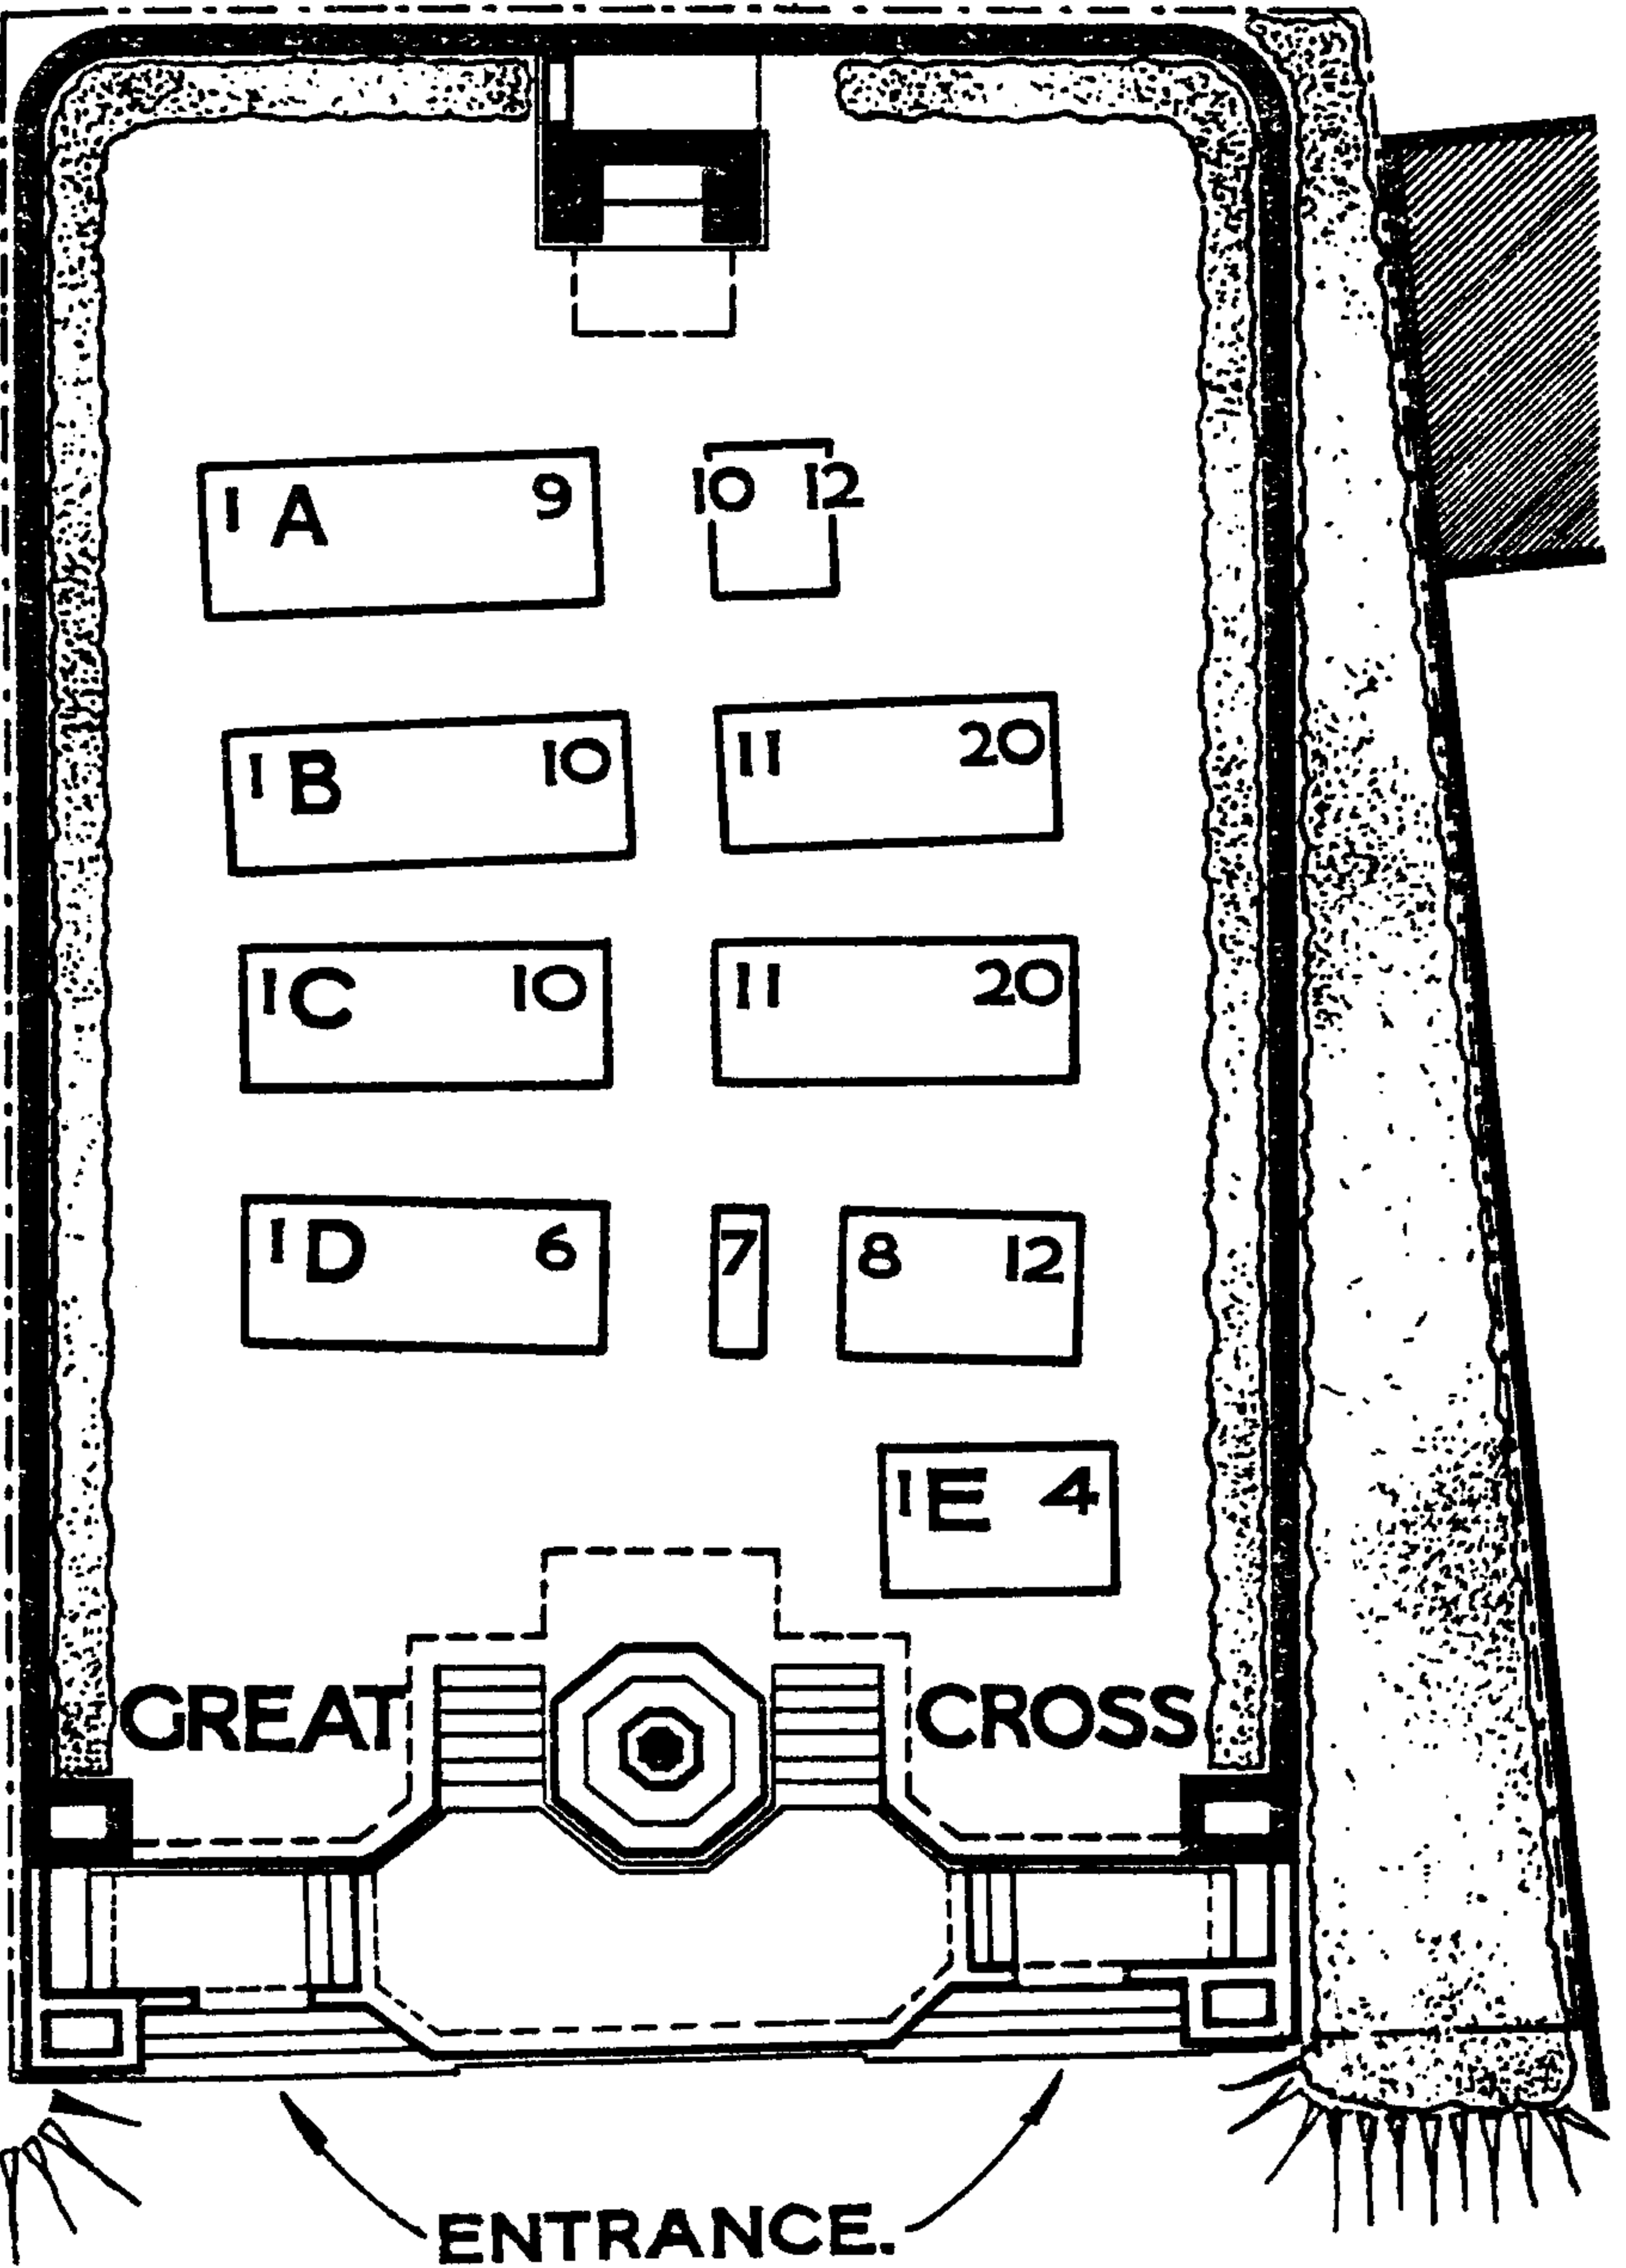

CEMETERY BOUNDARY.

FROM CANTAING.  
" FONTAINE-NOTRE DAME  
STA., 1 1/2 MILES.

TO CAMBRAI  
STA., 4 MILES.

10 0  
SCALE OF

60  
FEET.

CANTAING BRITISH CEMETERY.