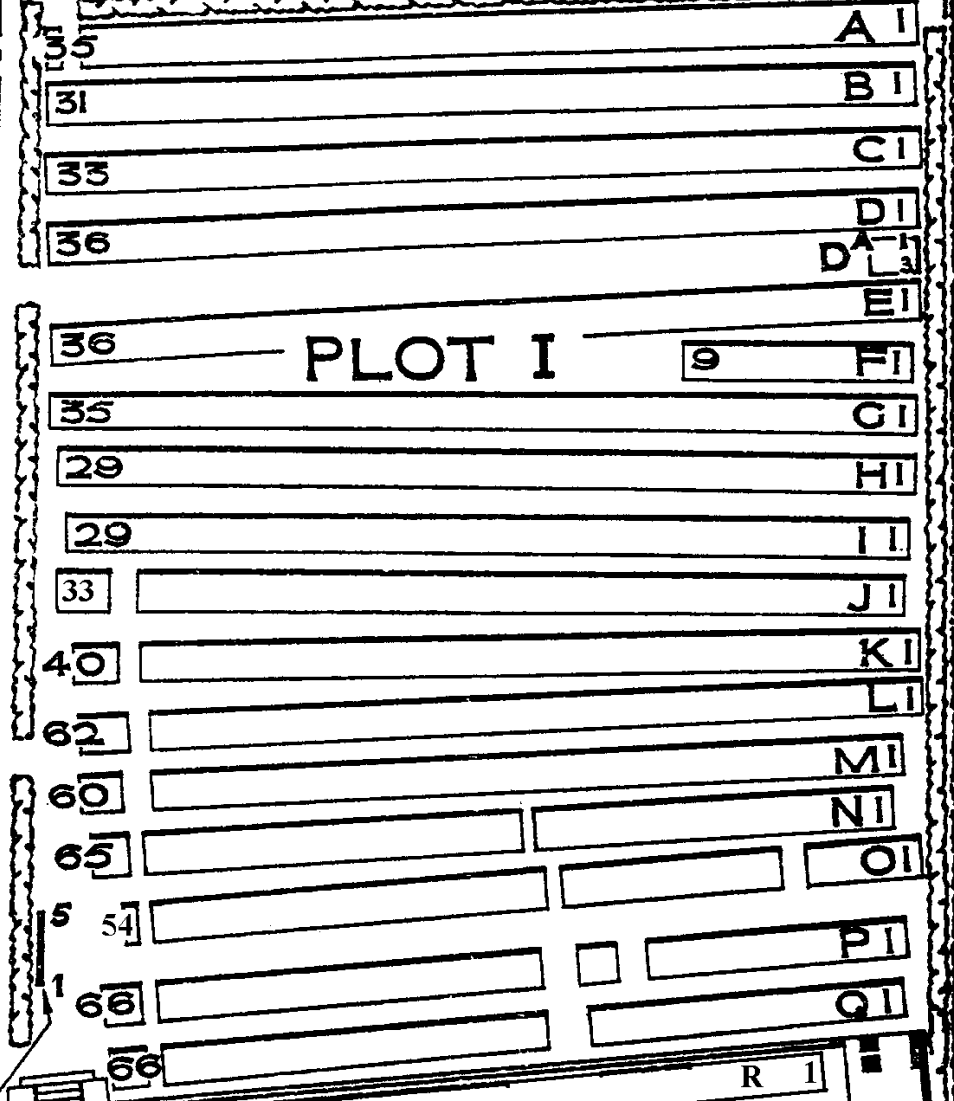

# COMMUNAL CEMETERY

COMMUNAL CEMETERY

COMMUNAL CEMETERY

CEMETERY BOUNDARY

Special Memorials

FROM FRICOURT 3 MILES

ENTRANCE TO ALBERT 1/2 MILE

ROAD

ALBERT COMMUNAL CEMETERY EXTENSION